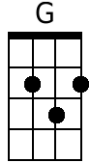

# Morningtown Ride

Malvina Reynolds (1957)

The Seekers (1966) - <https://www.youtube.com/watch?v=6YP7GCXqdqU>

## GCEA

Introduction: C G Em D7 G D (Last line of chorus)

1. Train whistle blowin', makes a sleepy noise  
 Underneath their blankets go all the girls and boys.

**Chorus.**

C C7 F C  
3. Maybe it is raining where our train will ride  
F C Dm G7  
All the little travel'ers are warm and snug inside.

**Chorus.**

C C7 F C  
4. Somewhere there is sunshine, somewhere there is day  
F C Dm G7  
Somewhere there is Morningtown, many miles away.