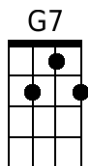

## GCEA

Introduction: C G Em D7 G D (Last line of chorus)

1. Train whistle blowin', makes a sleepy noise  
 Underneath their blankets go all the girls and boys.

# Morningtown Ride

Malvina Reynolds (1957)

The Seekers (1966) - <https://www.youtube.com/watch?v=6YP7GCXqdqU>

**GCEA**

Introduction: F C Am G7 C G (last line of chorus)

C C7 F C  
1. Train whistle blowin', makes a sleepy noise  
F C Dm G7  
Underneath their blankets go all the girls and boys.