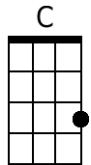

# Morningtown Ride

Malvina Reynolds (1957)

The Seekers (1966) - <https://www.youtube.com/watch?v=6YP7GCXqdqU>

## GCEA

Introduction: C G Em D7 G D (Last line of chorus)

1. Train whistle blowin', makes a sleepy noise  
 Underneath their blankets go all the girls and boys.

**Chorus.**

C C7 F C  
3. Maybe it is raining where our train will ride  
F C Dm G7  
All the little travel'ers are warm and snug inside.

**Chorus.**

C C7 F C  
4. Somewhere there is sunshine, somewhere there is day  
F C Dm G7  
Somewhere there is Morningtown, many miles away.