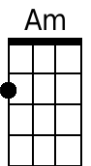

# Morningtown Ride

Malvina Reynolds (1957)

The Seekers (1966) - <https://www.youtube.com/watch?v=6YP7GCXqdqU>

## GCEA

Introduction: C G Em D7 G D (Last line of chorus)

1. Train whistle blowin', makes a sleepy noise  
 Underneath their blankets go all the girls and boys.

**Chorus.**

C C7 F C  
3. Maybe it is raining where our train will ride  
F C Dm G7  
All the little travel'ers are warm and snug inside.

**Chorus.**

C C7 F C  
4. Somewhere there is sunshine, somewhere there is day  
F C Dm G7  
Somewhere there is Morningtown, many miles away.