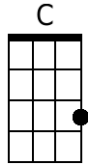

## GCEA

Introduction: C G Em D7 G D (Last line of chorus)

1. Train whistle blowin', makes a sleepy noise  
 Underneath their blankets go all the girls and boys.

# Morningtown Ride

Malvina Reynolds (1957)

The Seekers (1966) - <https://www.youtube.com/watch?v=6YP7GCXqdqU>

**GCEA**

Introduction: F C Am G7 C G (last line of chorus)

C C7 F C  
1. Train whistle blowin', makes a sleepy noise  
F C Dm G7  
Underneath their blankets go all the girls and boys.