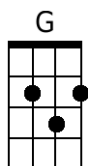

## GCEA

Introduction: C G Em D7 G D (Last line of chorus)

1. Train whistle blowin', makes a sleepy noise  
 Underneath their blankets go all the girls and boys.

# Morningtown Ride

Malvina Reynolds (1957)

The Seekers (1966) - <https://www.youtube.com/watch?v=6YP7GCXqdqU>

**GCEA**

Introduction: F C Am G7 C G (last line of chorus)

C C7 F C  
1. Train whistle blowin', makes a sleepy noise  
F C Dm G7  
Underneath their blankets go all the girls and boys.