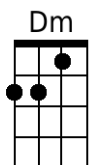

## GCEA

Introduction: C G Em D7 G D (Last line of chorus)

1. Train whistle blowin', makes a sleepy noise  
 Underneath their blankets go all the girls and boys.

# Morningtown Ride

Malvina Reynolds (1957)

The Seekers (1966) - <https://www.youtube.com/watch?v=6YP7GCXqdqU>

**GCEA**

Introduction: F C Am G7 C G (last line of chorus)

C C7 F C  
1. Train whistle blowin', makes a sleepy noise  
F C Dm G7  
Underneath their blankets go all the girls and boys.