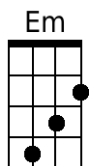

# Morningtown Ride

Malvina Reynolds (1957)

The Seekers (1966) - <https://www.youtube.com/watch?v=6YP7GCXqdqU>

## GCEA

Introduction: C G Em D7 G D (Last line of chorus)

1. Train whistle blowin', makes a sleepy noise  
 Underneath their blankets go all the girls and boys.

**Chorus.**

C C7 F C  
3. Maybe it is raining where our train will ride  
F C Dm G7  
All the little travel'ers are warm and snug inside.

**Chorus.**

C C7 F C  
4. Somewhere there is sunshine, somewhere there is day  
F C Dm G7  
Somewhere there is Morningtown, many miles away.