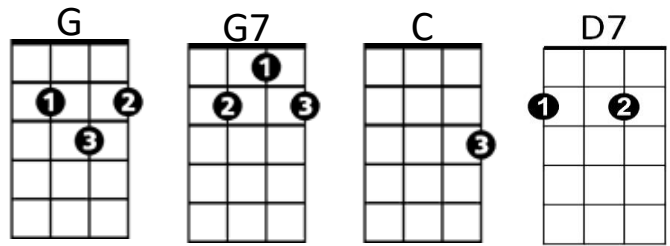

Sitting On Top Of the World (Doc Watson)

Intro: G

G **G7**
 'Twas in the spring one sunny day
C **G**
 My sweetheart left me, Lord, she went away
G **D7**
 And now she's gone and I dont' worry
G **D7** **G**
 Lord, I'm sitting on top of the world

G **G7**
 She called me up from down in El Pa-so
C **G**
 She said "Come back, daddy - hooh, I need you so"
G **D7**
 And now she's gone and I dont' worry
G **D7** **G**
 Lord, I'm sitting on top of the world

G **G7**
 And don't you come here runnin' holding out your hand
C **G**
 I'm gonna get me a woman like you got your man
G **D7**
 And now she's gone and I dont' worry
G **D7** **G**
 Lord, I'm sitting on top of the world

G **G7**
 'Twas in the spring one sunny day
C **G**
 My sweetheart left me, Lord, she went away
G **D7**
 And now she's gone and I dont' worry
G **D7** **G**
 Lord, I'm sitting on top of the world