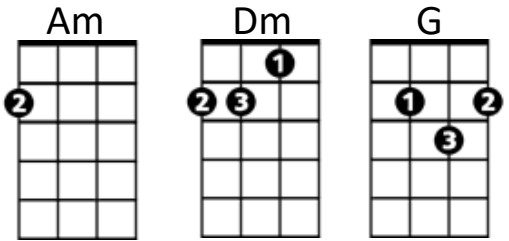

500 Miles (Hedy West)

Intro: F Dm G C (last line of verse)

C **Am** **Dm** **F**
If you miss the train I'm on, you will know that I am gone

Dm **F** **G** **G7**
You can hear the whistle blow a hundred miles

C **Am** **Dm** **F**
Not a shirt on my back, not a penny to my name

Dm **F** **G** **G7**
Lord I can't go back home this-a way

C **Am**
This-a way, this-a way,

Dm **F**
This-a way, this-a way

Dm **F** **G**
Lord, I can't go back home this-a way

Dm **G** **C**
You can hear the whistle blow a hundred miles

Dm **G** **C**
You can hear the whistle blow a hundred miles

BARITONE

Six baritone guitar chord diagrams arranged in two rows of three. The first row contains C (x32010), F (213211), and G7 (320133). The second row contains Am (x02010), Dm (x02010), and G (320133).