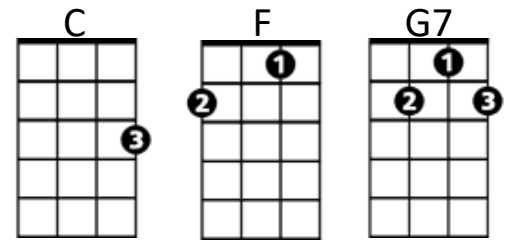

500 Miles (Hedy West)

Intro: F Dm G C (last line of verse)

C **Am** **Dm** **F**
If you miss the train I'm on, you will know that I am gone

Dm **F** **G** **G7**
You can hear the whistle blow a hundred miles

C **Am** **Dm** **F**
Not a shirt on my back, not a penny to my name

Dm **F** **G** **G7**
Lord I can't go back home this-a way

C **Am**
This-a way, this-a way,

Dm **F**
This-a way, this-a way

Dm **F** **G**
Lord, I can't go back home this-a way

Dm **G** **C**
You can hear the whistle blow a hundred miles

Dm **G** **C**
You can hear the whistle blow a hundred miles

BARITONE

Six baritone guitar chord diagrams arranged in two rows of three. The first row contains C (x32010), F (213211), and G7 (320133). The second row contains Am (x02010), Dm (x02010), and G (320133).