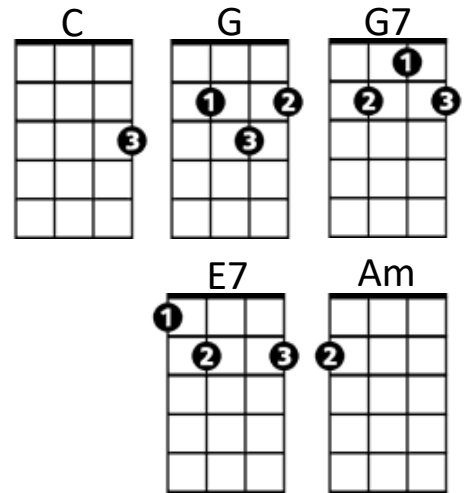

Freight Train (Elizabeth Cotten)

Chorus:

C **G**
 Freight train, freight train, run so fast
G7 **C**
 Freight train, freight train, run so fast
E7 **Am**
 Please don't tell what train I'm on
C **G7** **C** **G**
 They won't know what route I'm going

C **G**
 When I'm dead and in my grave
G7 **C**
 No more good times here I crave
E7 **Am**
 Place the stones at my head and feet
C **G7** **C** **G**
 And tell them all I've gone to sleep

(Chorus)

C **G**
 When I die, Lord bury me deep
G7 **C**
 Down at the end of old Chestnut Street
E7 **Am**
 So I can hear old Number Nine
C **G7** **C** **G**
 As she comes rolling by

(Chorus)

C **G**
 When I die, oh bury me deep
G7 **C**
 Down at the end of old Chestnut Street
E7 **Am**
 Place the stones at my head and feet
C **G7** **C** **G**
 And tell them all I've gone to sleep