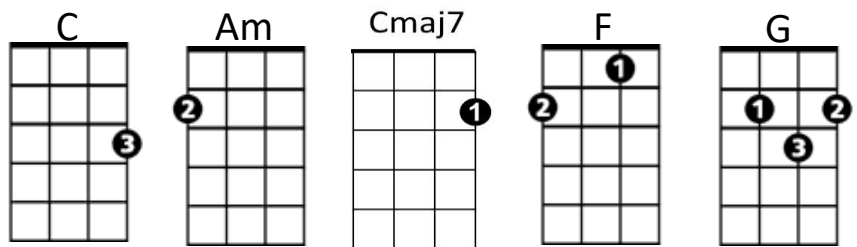

Harvest Moon (Neil Young)

Intro: C Am Cmaj7 Am 4x

F C C Am Cmaj7 Am (2x)

Come a little bit closer - Hear what I have to say

F C C Am Cmaj7 Am (2x)

Just like children sleepin - We could dream this night away.

F C C Am Cmaj7 Am (2x)

But there s a full moon risin – Let's go dancin in the light

F C
We know where the music s playin - Let s go out and feel the night.

C Am Cmaj7 Am (2x)

Chorus:

F G
Because I'm still in love with you

Dm
I want to see you dance again

F G
Because I'm still in love with you

C C Am Cmaj7 Am (2x)

On this harvest moon.

F C C Am Cmaj7 Am (2x)

When we were strangers - I watched you from afar

F C C Am Cmaj7 Am (2x)