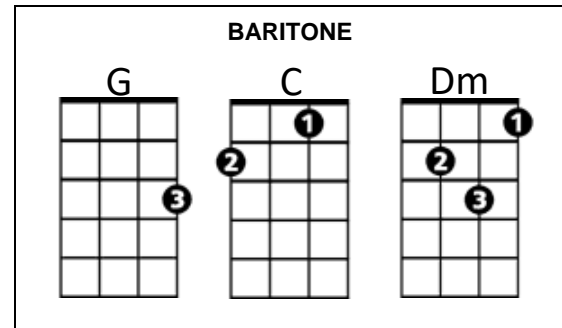

Louie Louie (Richard Berry)

Intro: G C Dm C (2X)

Chorus:

G C Dm C G C Dm C
 Louie Louie, oh, no, we gotta go (yeah, yeah yeah yeah)
 G C Dm C G C Dm C
 Louie Louie, oh, baby, we gotta go

G C Dm C
 A fine little girl, who waited for me
 G C Dm C
 To catch a ship across the sea
 G C Dm C
 I sailed the ship all alone
 G C Dm C
 I wondered how I'm gonna make it home

(Chorus)

G C Dm C
 Three nights and days I sailed the sea
 G C Dm C
 I think of the girl constantly
 G C Dm C
 One the ship, I dream she there
 G C Dm C
 I smell the rose that's in her hair

(Chorus)

G C Dm C
 I see Jamacian moon above
 G C Dm C
 See the girl I'm thinking of
 G C Dm C
 I take her in my arms and then
 G C Dm C
 Say I'll never leave again