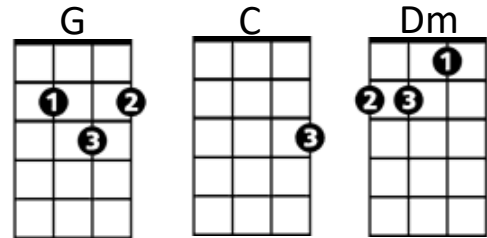

Louie Louie (Richard Berry)

Intro: G C Dm C (2X)

Chorus:

G C Dm C G C Dm C
 Louie Louie, oh, no, we gotta go (yeah, yeah yeah yeah)
 G C Dm C G C Dm C
 Louie Louie, oh, baby, we gotta go

G C Dm C
 A fine little girl, who waited for me
 G C Dm C
 To catch a ship across the sea
 G C Dm C
 I sailed the ship all alone
 G C Dm C
 I wondered how I'm gonna make it home

(Chorus)

G C Dm C
 Three nights and days I sailed the sea
 G C Dm C
 I think of the girl constantly
 G C Dm C
 One the ship, I dream she there
 G C Dm C
 I smell the rose that's in her hair

(Chorus)

G C Dm C
 I see Jamacian moon above
 G C Dm C
 See the girl I'm thinking of
 G C Dm C
 I take her in my arms and then
 G C Dm C
 Say I'll never leave again