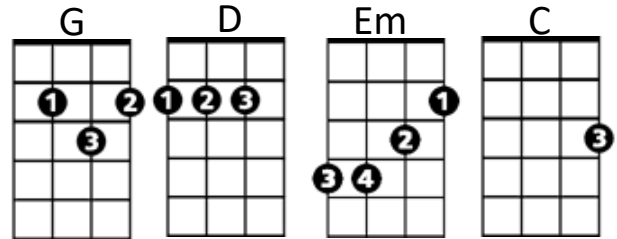

Tears In Heaven (Eric Clapton)

G D Em C D7 G

G D Em C G D D7
Would you know my name, if I saw you in heaven
G D Em C G D D7
Would it be the same, if I saw you in Heaven
Em B7 Dm E7
I must be strong, and carry on
Am D7 G
Cause I know I don't be--long, - Here in Heaven

G D Em C D7 G

G D Em C G D D7
Would you hold my hand, if I saw you in Heaven
G D Em C G D D7
Would you help me stand, if I saw you in Heaven
Em B7 Dm E7
I'll find my way, through night and day
Am D7
Cause I know I just can't st--ay,
G
Here in Heaven

G D Em C D7 G

Bb F Gm
Time can bring you down,
C F C Dm C F
Time can bend your knee
Bb F Gm
Time can break your heart,
C F C D D7
Have you begging please - Begging please

G D Em C G D D7
G D Em C G D D7

Em B7 Dm E7
Beyond the door, there's peace I'm sure
Am D D7
And I know there'll be no more
G
Tears in Heaven

G D Em C D7 G

G D Em C G D D7
Would you know my name, if I saw you in heaven
G D Em C G D D7
Would you be the same, if I saw you in Heaven
Em B7 Dm E7
I must be strong, and carry on
Am D
Cause I know I don't belong,

G D Em
Here in Heaven
Am D7
Cause I know I don't belong,
G D Em C D7 G
'Here in heaven'