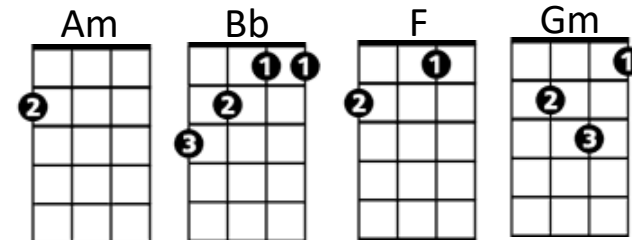

Tears In Heaven (Eric Clapton)

G D Em C D7 G

G D Em C G D D7
Would you know my name, if I saw you in heaven
G D Em C G D D7
Would it be the same, if I saw you in Heaven
Em B7 Dm E7
I must be strong, and carry on
Am D7 G
Cause I know I don't be--long, - Here in Heaven

G D Em C D7 G

G D Em C G D D7
Would you hold my hand, if I saw you in Heaven
G D Em C G D D7
Would you help me stand, if I saw you in Heaven
Em B7 Dm E7
I'll find my way, through night and day
Am D7
Cause I know I just can't st--ay,
G
Here in Heaven

G D Em C D7 G

Bb F Gm
Time can bring you down,
C F C Dm C F
Time can bend your knee
Bb F Gm
Time can break your heart,
C F C D D7
Have you begging please - Begging please

G D Em C G D D7
G D Em C G D D7

Em B7 Dm E7
Beyond the door, there's peace I'm sure
Am D D7
And I know there'll be no more
G
Tears in Heaven

G D Em C D7 G

G D Em C G D D7
Would you know my name, if I saw you in heaven
G D Em C G D D7
Would you be the same, if I saw you in Heaven
Em B7 Dm E7
I must be strong, and carry on
Am D
Cause I know I don't belong,

G D Em
Here in Heaven
Am D7
Cause I know I don't belong,
G D Em C D7 G
'Here in heaven'