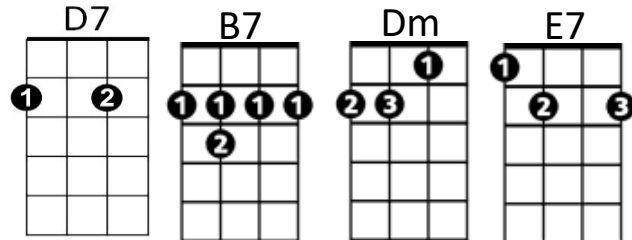

Tears In Heaven (Eric Clapton)

G D Em C D7 G

G D Em C G D D7
Would you know my name, if I saw you in heaven
G D Em C G D D7
Would it be the same, if I saw you in Heaven
Em B7 Dm E7
I must be strong, and carry on
Am D7 G
Cause I know I don't be--long, - Here in Heaven

G D Em C D7 G

G D Em C G D D7
Would you hold my hand, if I saw you in Heaven
G D Em C G D D7
Would you help me stand, if I saw you in Heaven
Em B7 Dm E7
I'll find my way, through night and day
Am D7
Cause I know I just can't st--ay,
G
Here in Heaven

G D Em C D7 G

Bb F Gm
Time can bring you down,
C F C Dm C F
Time can bend your knee
Bb F Gm
Time can break your heart,
C F C D D7
Have you begging please - Begging please

G D Em C G D D7
G D Em C G D D7

Em B7 Dm E7
Beyond the door, there's peace I'm sure
Am D D7
And I know there'll be no more
G
Tears in Heaven

G D Em C D7 G

G D Em C G D D7
Would you know my name, if I saw you in heaven
G D Em C G D D7
Would you be the same, if I saw you in Heaven
Em B7 Dm E7
I must be strong, and carry on
Am D
Cause I know I don't belong,

G D Em
Here in Heaven
Am D7
Cause I know I don't belong,
G D Em C D7 G
'Here in heaven'