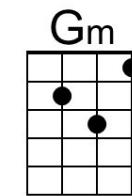

A Summer Song (Chad Stuart, Clive Metcalfe & Keith Noble, 1964) (F)

A Summer Song by Chad and Jeremy (A)

4/4 Time – Tempo 124 bpm

Intro F Am B $\flat$ C (2x)

F Am B $\flat$ C F Am B $\flat$
Trees swaying in the summer breeze
C F Am B $\flat$ C F
Showing off their silver leaves as we walked by
Am B $\flat$ C F Am B $\flat$
Soft kisses on a summer's day
C F Am
Laughing all our cares a-way
B $\flat$ C F Am B $\flat$ C
Just you and I

F Am B $\flat$ C F Am B $\flat$
Sweet sleepy warmth of summer nights
C F Am B $\flat$
Gazing at the distant lights
C F A $\flat$ B $\flat$ F
In the starry sky

Bridge

B $\flat$ C F Dm
___ They say that all good things must end, some-day,
B $\flat$ C Dm ↓ _ ↓ ↓ _ ↓ ↓
Autumn leaves must fall
F A7
But don't you know, that it hurts me so,
Dm Am Gm
To say goodbye to you-ooo,
Dm C Dm C
___ Wish you didn't have to go. ___ No, no, no, no...

F Am B $\flat$
And when the rain
C F Am B $\flat$
Beats against my window pane
C F Am B $\flat$
I'll think of summer days a-gain
C F A | B $\flat$ C | F A $\flat$ | B $\flat$ F |
And dream of you.