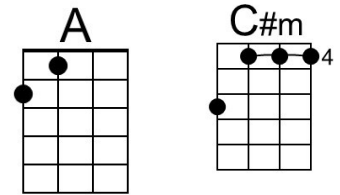

A Summer Song (Chad Stuart, Clive Metcalfe & Keith Noble, 1964) (A)

A Summer Song by Chad and Jeremy (A)

4/4 Time – Tempo 124 bpm

Intro | A C#m | D E | (2x)

A C#m D E A C#m D
Trees swaying in the summer breeze
E A C#m D E A
Showing off their silver leaves as we walked by
C#m D E A C#m D
Soft kisses on a summer's day
E A C#m D E A C#m D E
Laughing all our cares a-way, Just you and I.
A C#m D E A C#m D
Sweet sleepy warmth of summer nights
E A C#m D E A C D A
Gazing at the distant lights In the starry sky