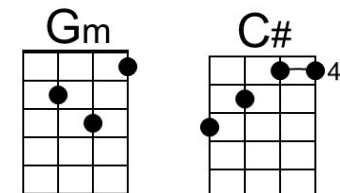

Bridge

D E A F#m
They say that all good things must end, some-day,
D E F#m (↓ _ ↓ ↓ _ ↓ ↓)
Autumn leaves must fall
A C#7
But don't you know, that it hurts me so,
F#m C#m Bm
To say goodbye to you - ooo,
F#m E F#m E
Wish you didn't have to go. No, no, no, no...
A C#m D
And when the rain
E A C#m D
Beats against my window pane
E A C#m D
I'll think of summer days a-gain
E A C# | D E | A C | D A |
And dream of you.