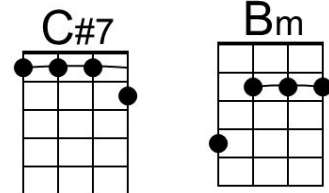

Bridge

D E A F#m
They say that all good things must end, some-day,
D E F#m (↓ _ ↓ ↓ _ ↓ ↓)
Autumn leaves must fall
A C#7
But don't you know, that it hurts me so,
F#m C#m Bm
To say goodbye to you - ooo,
F#m E F#m E
Wish you didn't have to go. No, no, no, no...
A C#m D
And when the rain
E A C#m D
Beats against my window pane
E A C#m D
I'll think of summer days a-gain
E A C# | D E | A C | D A |
And dream of you.