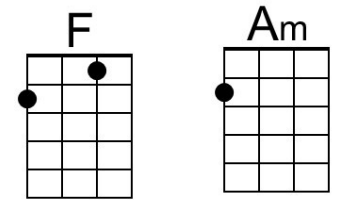

A Summer Song (Chad Stuart, Clive Metcalfe & Keith Noble, 1964) (F)

A Summer Song by Chad and Jeremy (A)

4/4 Time – Tempo 124 bpm

Intro F Am B $\flat$ C (2x)

F Am B $\flat$ C F Am B $\flat$
Trees swaying in the summer breeze
C F Am B $\flat$ C F
Showing off their silver leaves as we walked by
Am B $\flat$ C F Am B $\flat$
Soft kisses on a summer's day
C F Am
Laughing all our cares a-way
B $\flat$ C F Am B $\flat$ C
Just you and I

F Am B $\flat$ C F Am B $\flat$
Sweet sleepy warmth of summer nights
C F Am B $\flat$
Gazing at the distant lights
C F A $\flat$ B $\flat$ F
In the starry sky

Bridge

B $\flat$ C F Dm
___ They say that all good things must end, some-day,
B $\flat$ C Dm ↓ _ ↓ ↓ _ ↓ ↓
Autumn leaves must fall
F A7
But don't you know, that it hurts me so,
Dm Am Gm
To say goodbye to you-ooo,
Dm C Dm C
___ Wish you didn't have to go. ___ No, no, no, no...

F Am B $\flat$
And when the rain
C F Am B $\flat$
Beats against my window pane
C F Am B $\flat$
I'll think of summer days a-gain
C F A | B $\flat$ C | F A $\flat$ | B $\flat$ F |
And dream of you.