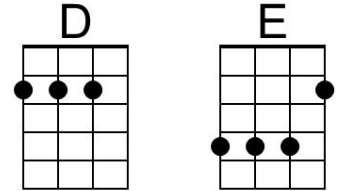

A Summer Song (Chad Stuart, Clive Metcalfe & Keith Noble, 1964) (A)

A Summer Song by Chad and Jeremy (A)

4/4 Time – Tempo 124 bpm

Intro | A C#m | D E | (2x)

A C#m D E A C#m D
Trees swaying in the summer breeze
E A C#m D E A
Showing off their silver leaves as we walked by
C#m D E A C#m D
Soft kisses on a summer's day
E A C#m D E A C#m D E
Laughing all our cares a-way, Just you and I.
A C#m D E A C#m D
Sweet sleepy warmth of summer nights
E A C#m D E A C D A
Gazing at the distant lights In the starry sky