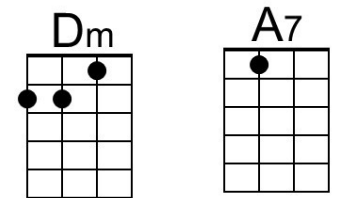

A Summer Song (Chad Stuart, Clive Metcalfe & Keith Noble, 1964) (F)

A Summer Song by Chad and Jeremy (A)

4/4 Time – Tempo 124 bpm

Intro F Am B $\flat$ C (2x)

F Am B $\flat$ C F Am B $\flat$
Trees swaying in the summer breeze
C F Am B $\flat$ C F
Showing off their silver leaves as we walked by
Am B $\flat$ C F Am B $\flat$
Soft kisses on a summer's day
C F Am
Laughing all our cares a-way
B $\flat$ C F Am B $\flat$ C
Just you and I

F Am B $\flat$ C F Am B $\flat$
Sweet sleepy warmth of summer nights
C F Am B $\flat$
Gazing at the distant lights
C F A $\flat$ B $\flat$ F
In the starry sky

Bridge

B $\flat$ C F Dm
___ They say that all good things must end, some-day,
B $\flat$ C Dm ↓ _ ↓ ↓ _ ↓ ↓
Autumn leaves must fall
F A7
But don't you know, that it hurts me so,
Dm Am Gm
To say goodbye to you-ooo,
Dm C Dm C
___ Wish you didn't have to go. ___ No, no, no, no...

F Am B $\flat$
And when the rain
C F Am B $\flat$
Beats against my window pane
C F Am B $\flat$
I'll think of summer days a-gain
C F A | B $\flat$ C | F A $\flat$ | B $\flat$ F |
And dream of you.