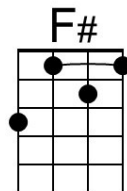

Bridge

D E A F#m
They say that all good things must end, some-day,
D E F#m (↓ _ ↓ ↓ _ ↓ ↓)
Autumn leaves must fall
A C#7
But don't you know, that it hurts me so,
F#m C#m Bm
To say goodbye to you - ooo,
F#m E F#m E
Wish you didn't have to go. No, no, no, no...
A C#m D
And when the rain
E A C#m D
Beats against my window pane
E A C#m D
I'll think of summer days a-gain
E A C# | D E | A C | D A |
And dream of you.