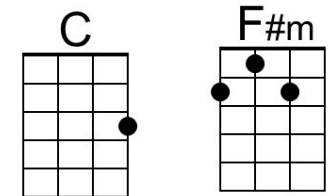

A Summer Song (Chad Stuart, Clive Metcalfe & Keith Noble, 1964) (A)

A Summer Song by Chad and Jeremy (A)

4/4 Time – Tempo 124 bpm

Intro | A C#m | D E | (2x)

A C#m D E A C#m D
Trees swaying in the summer breeze
E A C#m D E A
Showing off their silver leaves as we walked by
C#m D E A C#m D
Soft kisses on a summer's day
E A C#m D E A C#m D E
Laughing all our cares a-way, Just you and I.
A C#m D E A C#m D
Sweet sleepy warmth of summer nights
E A C#m D E A C D A
Gazing at the distant lights In the starry sky