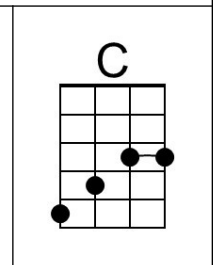

A Summer Song (Chad Stuart, Clive Metcalfe & Keith Noble, 1964) (F)

A Summer Song by Chad and Jeremy (A)

4/4 Time – Tempo 124 bpm

Intro F Am B $\flat$ C (2x)

F Am B $\flat$ C F Am B $\flat$
Trees swaying in the summer breeze
C F Am B $\flat$ C F
Showing off their silver leaves as we walked by
Am B $\flat$ C F Am B $\flat$
Soft kisses on a summer's day
C F Am
Laughing all our cares a-way
B $\flat$ C F Am B $\flat$ C
Just you and I

F Am B $\flat$ C F Am B $\flat$
Sweet sleepy warmth of summer nights
C F Am B $\flat$
Gazing at the distant lights
C F A $\flat$ B $\flat$ F
In the starry sky

Bridge

B $\flat$ C F Dm
___ They say that all good things must end, some-day,
B $\flat$ C Dm ↓ _ ↓ ↓ _ ↓ ↓
Autumn leaves must fall
F A7
But don't you know, that it hurts me so,
Dm Am Gm
To say goodbye to you-ooo,
Dm C Dm C
___ Wish you didn't have to go. ___ No, no, no, no...

F Am B $\flat$
And when the rain
C F Am B $\flat$
Beats against my window pane
C F Am B $\flat$
I'll think of summer days a-gain
C F A | B $\flat$ C | F A $\flat$ | B $\flat$ F |
And dream of you.