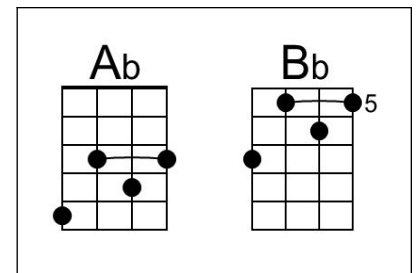

A Summer Song (Chad Stuart, Clive Metcalfe & Keith Noble, 1964) (F)

A Summer Song by Chad and Jeremy (A)

4/4 Time – Tempo 124 bpm

Intro F Am B $\flat$ C (2x)

F Am B $\flat$ C F Am B $\flat$
Trees swaying in the summer breeze
C F Am B $\flat$ C F
Showing off their silver leaves as we walked by
Am B $\flat$ C F Am B $\flat$
Soft kisses on a summer's day
C F Am
Laughing all our cares a-way
B $\flat$ C F Am B $\flat$ C
Just you and I

F Am B $\flat$ C F Am B $\flat$
Sweet sleepy warmth of summer nights
C F Am B $\flat$
Gazing at the distant lights
C F A $\flat$ B $\flat$ F
In the starry sky

Bridge

B $\flat$ C F Dm
___ They say that all good things must end, some-day,
B $\flat$ C Dm ↓ _ ↓ ↓ _ ↓ ↓
Autumn leaves must fall
F A7
But don't you know, that it hurts me so,
Dm Am Gm
To say goodbye to you-ooo,
Dm C Dm C
___ Wish you didn't have to go. ___ No, no, no, no...

F Am B $\flat$
And when the rain
C F Am B $\flat$
Beats against my window pane
C F Am B $\flat$
I'll think of summer days a-gain
C F A | B $\flat$ C | F A $\flat$ | B $\flat$ F |
And dream of you.