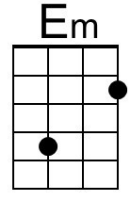

A Summer Song (Chad Stuart, Clive Metcalfe & Keith Noble, 1964) (C)

A Summer Song by Chad and Jeremy (A)

4/4 Time – Tempo 124 bpm

Intro | C Em | F G | (2x)

C **Em** **F** **G** **C** **Em** **F**
Trees swaying in the summer breeze
G **C** **Em** **F** **G** **C**
Showing off their silver leaves as we walked by
Em **F** **G** **C** **Em** **F**
Soft kisses on a summer's day
G **C** **Em** **F** **G** **C** **Em** **F** **G**
Laughing all our cares a-way, Just you and I.

C **Em** **F** **G** **C** **Em** **F**
Sweet sleepy warmth of summer nights
G **C** **Em** **F**
Gazing at the distant lights
G **C** **D#** **F** **C**
In the starry sky

F **G** **C** **Am**
__ They say that all good things must end, some-day,
F **G** **Am**
Autumn leaves must fall (↓ _ ↓ ↓ _ ↓ _ ↓ ↓)
C **E7**

But don't you know, that it hurts me so, **Bridge**
Am **Em** **Dm**

To say goodbye to you-ooo,
Am **G** **Am** **G**
__ Wish you didn't have to go. __ No, no, no, no...

C **Em** **F** **G** **C** **Em** **F**
And when the rain Beats against my window pane,
G **C** **Em** **F**
I'll think of summer days a-gain
G **C** **E** | **F** **G** | **C** **D#** | **F** **C** |
And dream of you.