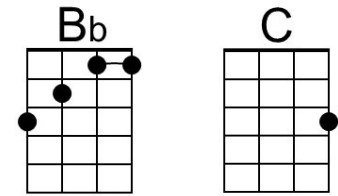

A Summer Song (Chad Stuart, Clive Metcalfe & Keith Noble, 1964) (F)

A Summer Song by Chad and Jeremy (A)

4/4 Time – Tempo 124 bpm

Intro F Am B $\flat$ C (2x)

F Am B $\flat$ C F Am B $\flat$
Trees swaying in the summer breeze
C F Am B $\flat$ C F
Showing off their silver leaves as we walked by
Am B $\flat$ C F Am B $\flat$
Soft kisses on a summer's day
C F Am
Laughing all our cares a-way
B $\flat$ C F Am B $\flat$ C
Just you and I

F Am B $\flat$ C F Am B $\flat$
Sweet sleepy warmth of summer nights
C F Am B $\flat$
Gazing at the distant lights
C F A $\flat$ B $\flat$ F
In the starry sky

Bridge

B $\flat$ C F Dm
___ They say that all good things must end, some-day,
B $\flat$ C Dm ↓ _ ↓ ↓ _ ↓ ↓
Autumn leaves must fall
F A7
But don't you know, that it hurts me so,
Dm Am Gm
To say goodbye to you-ooo,
Dm C Dm C
___ Wish you didn't have to go. ___ No, no, no, no...

F Am B $\flat$
And when the rain
C F Am B $\flat$
Beats against my window pane
C F Am B $\flat$
I'll think of summer days a-gain
C F A | B $\flat$ C | F A $\flat$ | B $\flat$ F |
And dream of you.