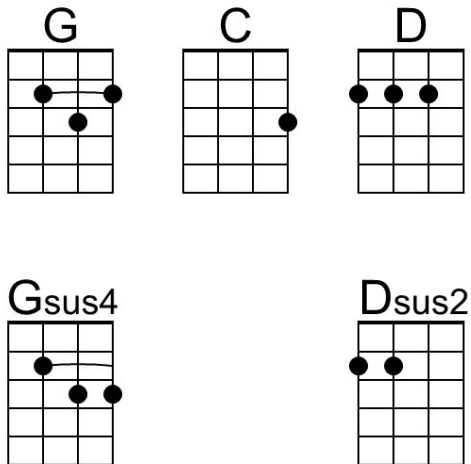

Mr. Tambourine Man (Bob Dylan, 1964) (G)

Mr. Tambourine Man by The Byrds (1965) (D)

4/4 Time – Tempo = 120 bpm

[Hum Tune, if helpful]

Intro | G C D D | (4x)

Pattern: G C D D

DUD_ DUDU DUDU _UDU

Chorus

C D G C
Hey! Mr. Tambourine Man, play a song for me,
G C D Dsus2 | D Dsus2 |

I'm not sleepy and there ain't no place I'm goin' to.

C D G C
Hey! Mr. Tambourine Man, play a song for me,
G C D G Gsus4 | G Gsus4 |

In the jingle jangle morning, I'll come followin' you.

C D G C
Take me for a trip upon your magic swirlin' ship,

G C
All my senses have been stripped,

G C
And my hands can't feel to grip,

G C
And my toes too numb to step,

G C
Wa - it only for my boot

D Dsus2 | D Dsus2
heels to be wanderin'.