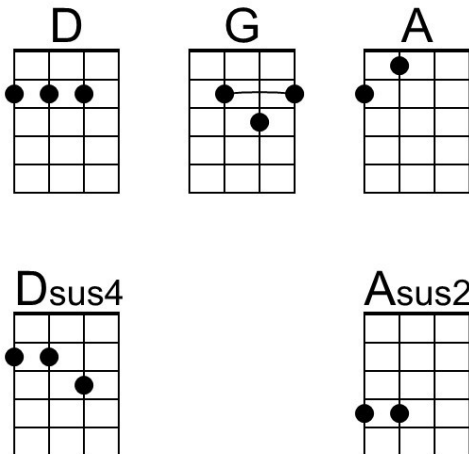

Mr Tambourine Man (Bob Dylan, 1964) (D)

Mr. Tambourine Man by The Byrds (1965) (D)

4/4 Time – Tempo = 120 bpm

[Hum Tune, if helpful]

Intro | D G A A | (4x)

Pattern: D G A A

DUD_ DUDU DUDU _UDU

Chorus

G A D G
Hey! Mr. Tambourine Man, play a song for me,
D G A Asus2 | A Asus2 |

I'm not sleepy and there ain't no place I'm goin' to.

G A D G
Hey! Mr. Tambourine Man, play a song for me,
D G A D Dsus4 | D Dsus4 |

In the jingle jangle morning, I'll come followin' you.

G A D G
Take me for a trip upon your magic swirlin' ship,
D G
All my senses have been stripped,
D G
And my hands can't feel to grip,
D G
And my toes too numb to step,
D G A Asus2 | A Asus2

Wa - it only for my boot heels to be wanderin'.