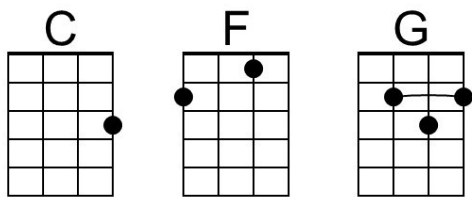

Mr. Tambourine Man (Bob Dylan, 1964) (C)

Mr. Tambourine Man by The Byrds (1965) (D)

4/4 Time – Tempo 120 bpm

[Hum Tune, if helpful]

Intro | C F G G | (4x)

Pattern: C F G G
DUD_ DUDU DUDU _UDU

Chorus

F G C F
Hey! Mr. Tambourine Man, play a song for me,
C F G Gsus2 | G Gsus2

I'm not sleepy and there ain't no place I'm goin' to.

F G C F
Hey! Mr. Tambourine Man, play a song for me,
C F G C Csus4 | C Csus4

In the jingle jangle morning, I'll come followin' you.

F G C F
Take me for a trip upon your magic swirlin' ship,
C F C F
All my senses have been stripped, and my hands can't feel to grip.

C F
And my toes too numb to step,
C F G Gsus2 | G Gsus2
Wait only for my boot heels, to be wanderin'.