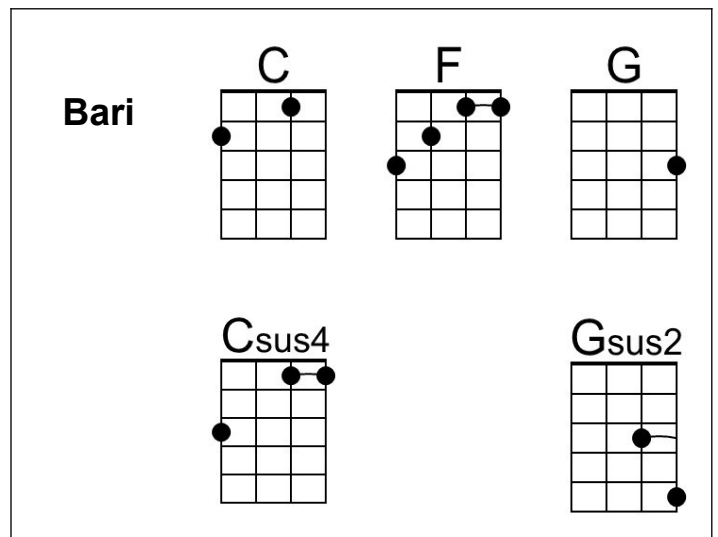

Mr. Tambourine Man (Bob Dylan, 1964) (C)

Mr. Tambourine Man by The Byrds (1965) (D)

4/4 Time – Tempo 120 bpm

[Hum Tune, if helpful]

Intro | C F G G | (4x)

Pattern: C F G G
DUD_ DUDU DUDU _UDU

Chorus

F G C F
Hey! Mr. Tambourine Man, play a song for me,
C F G Gsus2 | G Gsus2

I'm not sleepy and there ain't no place I'm goin' to.

F G C F
Hey! Mr. Tambourine Man, play a song for me,
C F G C Csus4 | C Csus4

In the jingle jangle morning, I'll come followin' you.

F G C F
Take me for a trip upon your magic swirlin' ship,
C F C F
All my senses have been stripped, and my hands can't feel to grip.

C F
And my toes too numb to step,
C F G Gsus2 | G Gsus2
Wait only for my boot heels, to be wanderin'.