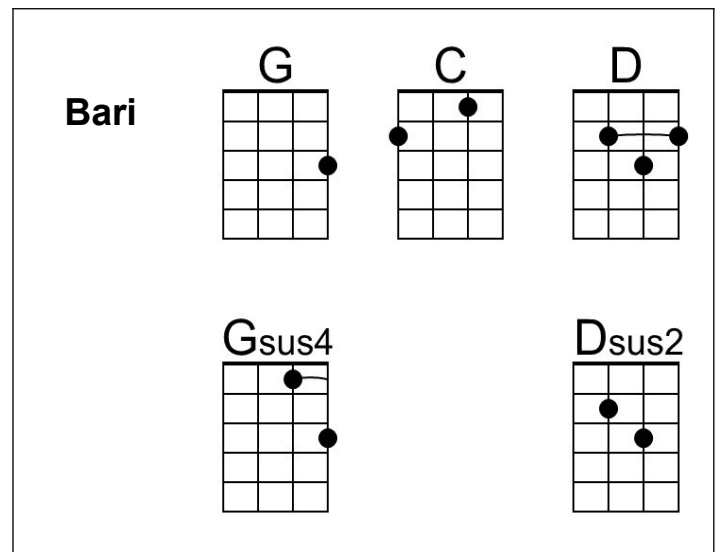

Mr. Tambourine Man (Bob Dylan, 1964) (G)

Mr. Tambourine Man by The Byrds (1965) (D)

4/4 Time – Tempo = 120 bpm

[Hum Tune, if helpful]

Intro | G C D D | (4x)

Pattern: G C D D

DUD_ DUDU DUDU _UDU

Chorus

C D G C
Hey! Mr. Tambourine Man, play a song for me,
G C D Dsus2 | D Dsus2 |

I'm not sleepy and there ain't no place I'm goin' to.

C D G C
Hey! Mr. Tambourine Man, play a song for me,
G C D G Gsus4 | G Gsus4 |

In the jingle jangle morning, I'll come followin' you.

C D G C
Take me for a trip upon your magic swirlin' ship,

G C
All my senses have been stripped,

G C
And my hands can't feel to grip,

G C
And my toes too numb to step,

G C
Wa - it only for my boot

D Dsus2 | D Dsus2
heels to be wanderin'.