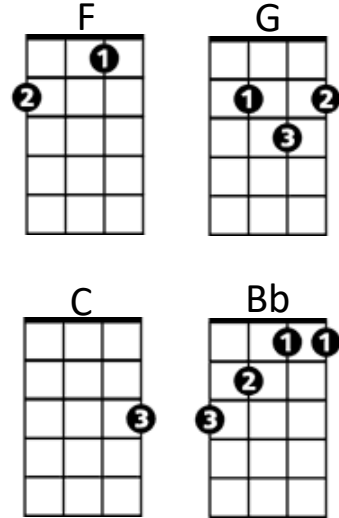

**Bushel and a Peck (Frank Loesser ) (Doris Day version) Key F**

**F**  
I love you a bushel and a peck  
                   **G**          **C**  
 A bushel and a peck and a hug around the neck  
                                   **F**  
 A hug around the neck and a barrel and a heap  
  **G**                                  **C**  
 A barrel and a heap and I'm talkin' in my sleep

**CHORUS:**

**Bb**          **F**  
 About you, about you  
                                   (My heart is leapin', I'm havin' trouble sleepin')  
**F**  
 'Cause I love you a bushel and a peck  
                                   **C**          **F**  
 You bet your purdy neck I do  
                                   **C**  
 A doodle oodle ooh doo  
  **Bb**  
 A doodle oodle ooh doo  
  **F**          **C**                  **F**  
 A doodle oodle ooh ooh ooh

**F**  
I love you a bushel and a peck  
                   **G**                  **C**  
 A bushel and a peck though you make my heart a wreck  
                                   **F**  
 Make my heart a wreck and you make my life a mess  
  **G**                                  **C**  
 Make my life a mess, yes a mess of happiness

**(CHORUS)**

**F**  
I love you a bushel and a peck  
                   **G**                  **C**  
 A bushel and a peck though it beats me all to heck  
                                   **F**  
 It beats me all to heck, how I'll ever tend the farm  
  **G**                                  **C**  
 Ever tend the farm when I wanna keep my arm