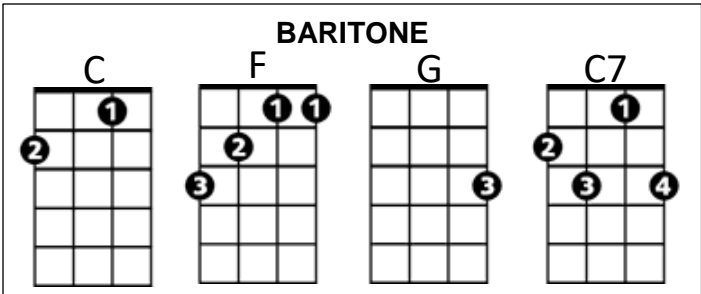

# Dark as a Dungeon (Merle Travis)

405

**Intro:** C F C  
And it's dark as a dungeon way down in the mines.

C F G  
Come listen you fellers so young and so fine  
C F C  
Oh seek not your fortune in the dark dreary mine  
C7 F G  
It will form as a habit and seep in your soul  
C F C  
Till the stream of your blood is as black as the coal.

**Chorus:**  
G F C  
It's dark as a dungeon and damp as the dew  
G F C  
Where danger is double and pleasures are few  
C7 F G  
Where the rain never falls and the sun never shines  
C F C  
It's dark as a dungeon way down in the mines.

**(Chorus)**

C F G  
The midnight, the morning, or the middle of the day  
C F C  
It's the same to the miner who labors away  
C7 F G  
Where the demons of death often come by surprise  
C F C  
One fall of the slate and you're buried alive.

**(Chorus)**

C F G  
I hope when I'm gone and the ages shall roll  
C F C  
My body will blacken and turn into coal  
C7 F G  
Then I'll look from the door of my heavenly home  
G F C  
And pity the miner a-diggin' my bones.