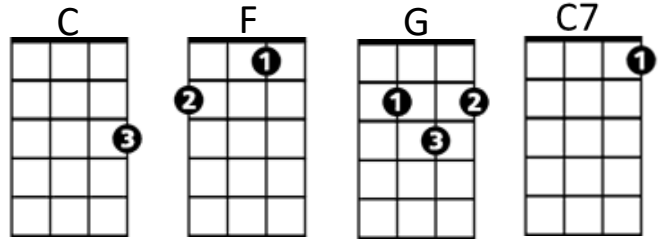

# Dark as a Dungeon (Merle Travis)

405

**Intro:** C F C  
And it's dark as a dungeon way down in the mines.

C F G  
Come listen you fellers so young and so fine  
C F C  
Oh seek not your fortune in the dark dreary mine  
C7 F G  
It will form as a habit and seep in your soul  
C F C  
Till the stream of your blood is as black as the coal.

**Chorus:**  
G F C  
It's dark as a dungeon and damp as the dew  
G F C  
Where danger is double and pleasures are few  
C7 F G  
Where the rain never falls and the sun never shines  
C F C  
It's dark as a dungeon way down in the mines.

**(Chorus)**

C F G  
I hope when I'm gone and the ages shall roll  
C F C  
My body will blacken and turn into coal  
C7 F G  
Then I'll look from the door of my heavenly home  
G F C  
And pity the miner a-diggin' my bones.