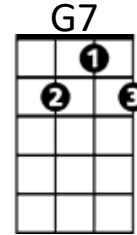

**Key G**

**Dream Baby (Cindy Walker)**

**Intro: G7 C (Last line of first verse)**

**G7**

Sweet dream baby, sweet dream baby

**C**

Sweet dream baby

**G7 C**

How long must I dream

**G7**

Dream baby got me dreaming sweet dreams

The whole day through

Dream baby got me dreaming sweet dreams

Night time too

**C**

I love you and I'm dreaming of you

But that won't do

**G7**

Dream baby make me stop my dreaming

**C**

You can make my dreams come true

**(Repeat entire song)**

**Ending: (Repeat to fade)**

**G7**