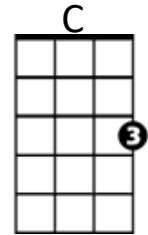

**Key G**

**Dream Baby (Cindy Walker)**

**Intro: G7 C (Last line of first verse)**

**G7**

Sweet dream baby, sweet dream baby

**C**

Sweet dream baby

**G7 C**

How long must I dream

**G7**

Dream baby got me dreaming sweet dreams

The whole day through

Dream baby got me dreaming sweet dreams

Night time too

**C**

I love you and I'm dreaming of you

But that won't do

**G7**

Dream baby make me stop my dreaming

**C**

You can make my dreams come true

**(Repeat entire song)**

**Ending: (Repeat to fade)**

**G7**