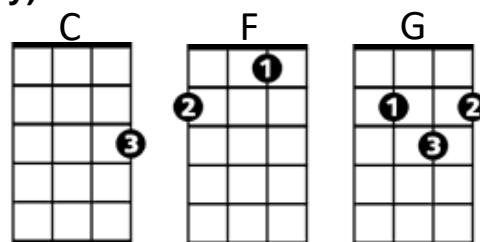

In the Summertime (Mongo Jerry)

Intro: Melody for verse

C
In the summertime when the weather is high,

You can stretch right up and touch the sky,

F
When the weather is fine, you got women,

C
You got women on your mind.

G
Have a drink, have a drive,

F **C**
Go out and see what you can find.

C
If her daddy's rich, take her out for a meal,

If her daddy's poor, just do as you feel.

F
Speed along the lane,

C
Do a ton or a ton and twenty-five.

G
When the sun goes down,

F **C**
You can make it, make it good in a lay-by.

C
We're no threat, people, we're not dirty,
we're not mean,

We love everybody but we do as we please.

F
When the weather is fine,

C
We go fishing or go swimming in the sea.

G
We're always happy,

F **C**
Life's for living, yeah, that's our philosophy.