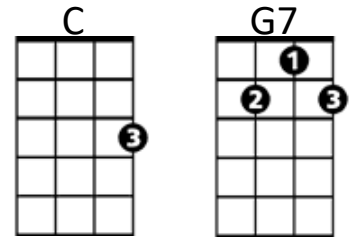

Pig in a Pen (Carter and Ralph Stanley)

330

Chorus:

C **F**
 I got a pig at home in a pen, corn to feed him on
C **G7** **C**
 All I need's a pretty little girl to feed 'em when I'm gone

C **F**
 Goin' on the mountain to sow a little cane
C **G7** **C**
 Raise a barrel of sorghum, Sweeten ol' Liza Jane

(Chorus)

C **F**
 Black clouds a-risin', sure sign of rain
C **G7** **C**
 Get the old gray bonnet on Little Liza Jane

(Chorus)

C **F**
 Yonder comes that gal of mine, how do you think I know
C **G7** **C**
 Tell by that gingham gown, hangin' down so low

(Chorus)

C **F**
 Bake 'em biscuits, baby, bake 'em good and brown
C **G7** **C**
 When you get them biscuits baked we're Alabama bound

(Chorus)