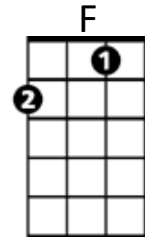

Pig in a Pen (Carter and Ralph Stanley)

330

Chorus:

C **F**
 I got a pig at home in a pen, corn to feed him on
C **G7** **C**
 All I need's a pretty little girl to feed 'em when I'm gone

C **F**
 Goin' on the mountain to sow a little cane
C **G7** **C**
 Raise a barrel of sorghum, Sweeten ol' Liza Jane

(Chorus)

C **F**
 Black clouds a-risin', sure sign of rain
C **G7** **C**
 Get the old gray bonnet on Little Liza Jane

(Chorus)

C **F**
 Yonder comes that gal of mine, how do you think I know
C **G7** **C**
 Tell by that gingham gown, hangin' down so low

(Chorus)

C **F**
 Bake 'em biscuits, baby, bake 'em good and brown
C **G7** **C**
 When you get them biscuits baked we're Alabama bound

(Chorus)