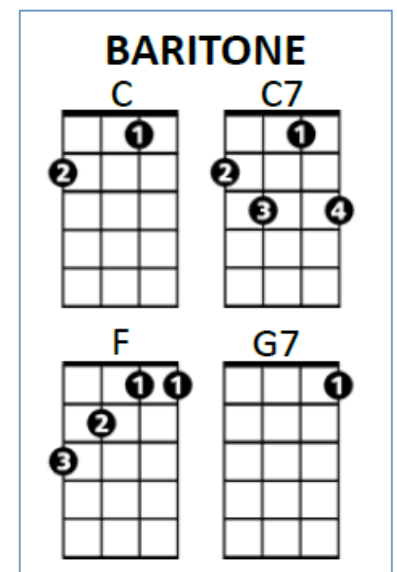

# Rock Me Baby (B.B. King) 12 Bar Blues

523

Intro: **G G G G F F F F C C C C G7 G7 G7 G7**

**C** **C7**  
 Rock me baby, rock me all night long

**F** **C** **C7**  
 Rock me baby, honey rock me all night long

**G** **F** **C** **G7**  
 Rock me baby, like my back ain't got no bone

**C** **C7**  
 Rock me baby, honey, rock me slow

**F** **C** **C7**  
 Rock me baby, honey rock me slow

**G** **F** **C** **G7**  
 Rock me baby, till I want no more

## (12 Bar Blues and Rides)

**C** **C7**  
 Roll me baby, like you roll a wagon wheel

**F** **C** **C7**  
 Now, roll me baby, like you roll a wagon wheel

**G** **F** **C** **G7**  
 Roll me baby, don't know how good it makes me feel

**C** **C7**  
 Rock me baby, rock me all night long!

**F** **C** **C7**  
 Rock me baby, honey rock me all night long

**G** **F** **C**  
 Rock me baby, like my back ain't got no bone

12 Bar Blues - 12 measures (bars) of four beats each.  
 The chords used are I, IV, and V chords. !  
 In the key of C  
 I = C, IV = F, and V = G.