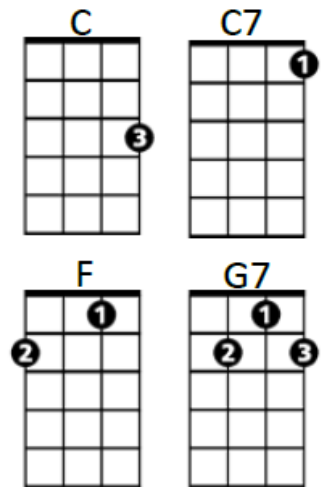

# Rock Me Baby (B.B. King) 12 Bar Blues

523

Intro: **G G G G F F F F C C C C G7 G7 G7 G7**

**C** **C7**  
 Rock me baby, rock me all night long

**F** **C** **C7**  
 Rock me baby, honey rock me all night long

**G** **F** **C** **G7**  
 Rock me baby, like my back ain't got no bone

**C** **C7**  
 Rock me baby, honey, rock me slow

**F** **C** **C7**  
 Rock me baby, honey rock me slow

**G** **F** **C** **G7**  
 Rock me baby, till I want no more

## (12 Bar Blues and Rides)

**C** **C7**  
 Roll me baby, like you roll a wagon wheel

**F** **C** **C7**  
 Now, roll me baby, like you roll a wagon wheel

**G** **F** **C** **G7**  
 Roll me baby, don't know how good it makes me feel

**C** **C7**  
 Rock me baby, rock me all night long!

**F** **C** **C7**  
 Rock me baby, honey rock me all night long

**G** **F** **C**  
 Rock me baby, like my back ain't got no bone

12 Bar Blues - 12 measures (bars) of four beats each.  
 The chords used are I, IV, and V chords. !  
 In the key of C  
 I = C, IV = F, and V = G.