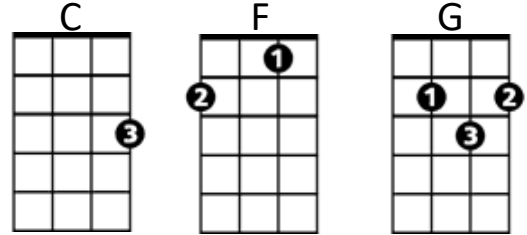

The Lion Sleeps Tonight
Solomon Linda (as performed by the Tokens)

Intro: (a capella) Ee-e-e-oh-mum-oh-weh (2x)

Chorus:

C **F**
 Wimoweh, wimoweh, wimoweh, wimoweh
C **G**
 Wimoweh, wimoweh, wimoweh, wimoweh
C **F**
 Wimoweh, wimoweh, wimoweh, wimoweh
C **G**
 Wimoweh, wimoweh, wimoweh, wimoweh

C **F**
 In the jungle, the mighty jungle
C **G**
 The lion sleeps tonight
C **F**
 In the jungle, the quiet jungle
C **G** (TACET)
 The lion sleeps tonight Hut – Hut

(Chorus) (part of group sings chorus, another sings intro simultaneously)

C **F**
 Near the village, the peaceful village
C **G**
 The lion sleeps tonight
C **F**
 Near the village, the quiet village
C **G** (TACET)
 The lion sleeps tonight Hut – Hut

(Chorus) (part of group sings chorus, another sings intro simultaneously)

Instrumental Bridge:

C **F**
 Hush my darling, don't fear my darling
C **G**
 The lion sleeps tonight
C **F**
 Hush my darling, don't fear my darling
C **G** (TACET)
 The lion sleeps tonight Hut – Hut

(Chorus) (part of group sings chorus, another sings intro simultaneously)