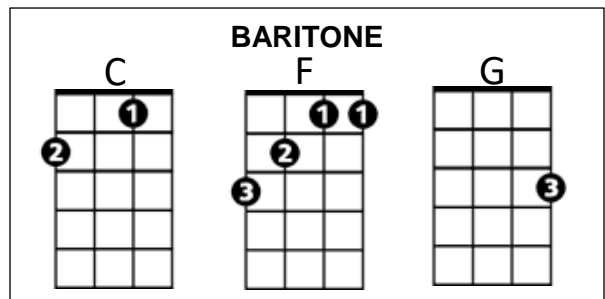

The Lion Sleeps Tonight
Solomon Linda (as performed by the Tokens)

Intro: (a capella) Ee-e-e-oh-mum-oh-weh (2x)

Chorus:

C **F**
 Wimoweh, wimoweh, wimoweh, wimoweh
C **G**
 Wimoweh, wimoweh, wimoweh, wimoweh
C **F**
 Wimoweh, wimoweh, wimoweh, wimoweh
C **G**
 Wimoweh, wimoweh, wimoweh, wimoweh

C **F**
 In the jungle, the mighty jungle
C **G**
 The lion sleeps tonight
C **F**
 In the jungle, the quiet jungle
C **G** (TACET)
 The lion sleeps tonight Hut – Hut

(Chorus) (part of group sings chorus, another sings intro simultaneously)

C **F**
 Near the village, the peaceful village
C **G**
 The lion sleeps tonight
C **F**
 Near the village, the quiet village
C **G** (TACET)
 The lion sleeps tonight Hut – Hut

(Chorus) (part of group sings chorus, another sings intro simultaneously)

Instrumental Bridge:

C **F**
 Hush my darling, don't fear my darling
C **G**
 The lion sleeps tonight
C **F**
 Hush my darling, don't fear my darling
C **G** (TACET)
 The lion sleeps tonight Hut – Hut

(Chorus) (part of group sings chorus, another sings intro simultaneously)