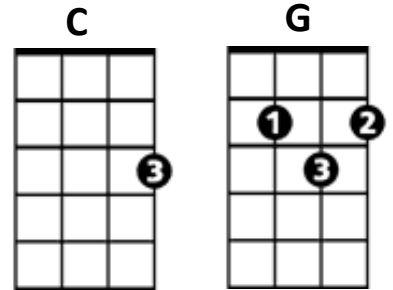

## Chorus:

**C** **G**  
 Hang down your head Tom Dooley, hang down your head and cry,  
**C**  
 Hang down your head Tom Dooley, poor boy, you're bound to die,

**C** **G**  
 I met her on the mountain, and there I took her life,  
**C**  
 Met her on the mountain, stabbed her with my knife,

## (Chorus)

**C** **G**  
 This time tomorrow, reckon' where I'd be,  
**C**  
 Hadn't been for Grayson, I'd been in Tennessee,

## (Chorus)

**C** **G**  
 This time tomorrow, reckon' where I'll be,  
**C**  
 Down in some lonesome valley, hangin' from a wide oak tree,