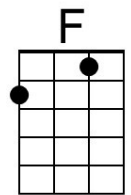

End of the Line (Charlie T. Wilbury, Jr.) (C)

End Of The Line by Traveling Wilburys (1988) (G)

2/2 Time; Tempo ♩ = 84

*Echo = "at the end of the line"

Intro (8 measures) _ C | F C C C | _ F | F G C C | _ F | F G F G | C | C

C | C G F
Well it's all right, ___ riding a-round in the breeze, well

C | C G C
Well it's all right, ___ if you live the life you please, well

C | C G F
Well it's all right, ___ doing the best you can, well

C | C G C | C
Well it's all right, ___ as long as you lend a hand.

F C | C
_ You can sit around and wait for the phone to ring. (Echo)

F C | C
_ Waiting for someone to tell you everything. (Echo)

F C | C
_ Sit around and wonder what to-morrow will bring. (Echo)

G | G
_ _ Maybe a diamond ring.