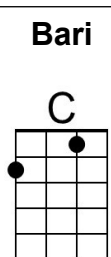

__ Maybe somewhere down the road a ways (Echo)

__ You'll think of me, wonder where I am these days (Echo)

__ Maybe somewhere down the road when some-body plays (Echo)

__ Purple Haze.

Bari