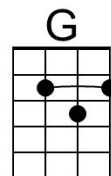

End of the Line (Charlie T. Wilbury, Jr.) (G)

End Of The Line by Traveling Wilburys (1988) (G)

2/2 Time; Tempo ♩ = 84

*Echo = "at the end of the line"

Intro (8 measures) _ C | C G G G | _ C | C D G G | _ C | C D C D | G | G

Well it's all right, ___ riding a-round in the breeze, well

Well it's all right, ___ if you live the life you please, well

Well it's all right, ___ doing the best you can, well

Well it's all right, ___ as long as you lend a hand.

__ You can sit around and wait for the phone to ring. (Echo)

__ Waiting for someone to tell you everything. (Echo)

__ Sit around and wonder what to-morrow will bring. (Echo)

__ Maybe a diamond ring.

Well it's all right, ___ even if they say you're wrong, well

Well it's all right, ___ sometimes you gotta be strong.

Well it's all right, ___ as long as you got somewhere to lay, well

Well it's all right, ___ every day is Judgment Day.