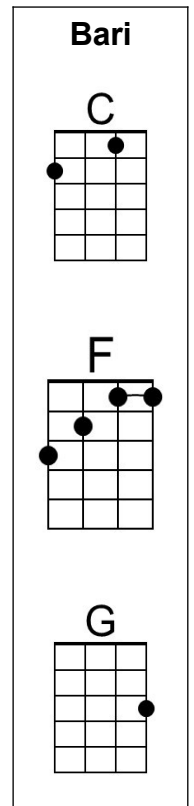

End of the Line (Charlie T. Wilbury, Jr.) (C)

End Of The Line by Traveling Wilburys (1988) (G)

2/2 Time; Tempo ♩ = 84

*Echo = "at the end of the line"

Intro (8 measures) _ C | F C C C | _ F | F G C C | _ F | F G F G | C | C

C | C G F
Well it's all right, ___ riding a-round in the breeze, well

C | C G C
Well it's all right, ___ if you live the life you please, well

C | C G F
Well it's all right, ___ doing the best you can, well

C | C G C | C
Well it's all right, ___ as long as you lend a hand.

F C | C
_ You can sit around and wait for the phone to ring. (Echo)

F C | C
_ Waiting for someone to tell you everything. (Echo)

F C | C
_ Sit around and wonder what to-morrow will bring. (Echo)

G | G
_ _ Maybe a diamond ring.

C | C G F
Well it's all right, ___ even if they say you're wrong, well

C | C G C
Well it's all right, ___ sometimes you gotta be strong.

C | C G F
Well it's all right, ___ as long as you got somewhere to lay, well

C | C G C | C
Well it's all right, ___ every day is Judgment Day.

F C | C
_ Maybe somewhere down the road a ways (Echo)

F C | C
_ You'll think of me, wonder where I am these days (Echo)

F C | C
_ Maybe somewhere down the road when some-body plays (Echo)

G | G
_ _ Purple Haze.