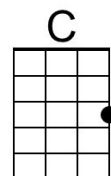

End of the Line (Charlie T. Wilbury, Jr.) (G)

End Of The Line by Traveling Wilburys (1988) (G)

2/2 Time; Tempo ♩ = 84

*Echo = "at the end of the line"

Intro (8 measures) _ C | C G G G | _ C | C D G G | _ C | C D C D | G | G

Well it's all right, ___ riding a-round in the breeze, well

Well it's all right, ___ if you live the life you please, well

Well it's all right, ___ doing the best you can, well

Well it's all right, ___ as long as you lend a hand.

__ You can sit around and wait for the phone to ring. (Echo)

__ Waiting for someone to tell you everything. (Echo)

__ Sit around and wonder what to-morrow will bring. (Echo)

__ Maybe a diamond ring.

Well it's all right, ___ even if they say you're wrong, well

Well it's all right, ___ sometimes you gotta be strong.

Well it's all right, ___ as long as you got somewhere to lay, well

Well it's all right, ___ every day is Judgment Day.