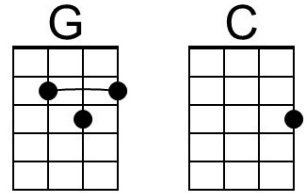

Go Where You Wanna Go (John Phillips, 1965) (G)

Go Where You Wanna Go by The Mamas and the Papas (1965) (G)

4/4 Time – Tempo 105 / 210 bpm

Intro (4 measures) G C | G C

Chorus

G C
 You gotta go where you wanna go,
 G C
 Do what you wanna do.
 G C G C
 With who-ever you wanna do it.
 G C
 Go where you wanna go,
 G C
 Do what you wanna do.
 G C G C
 With who-ever you wanna do it.

Bridge

G D Em
 You don't under-stand
 C Am D | D7
 That a girl like me can love just one man.

G F Em A D
 Three thousand miles that's how far you'll go.
 Em A - D
 And you said to me ...
 G ... | Em|. . . .| D - D7
 'Ple ase , don't fol - low'.

Bridge

G D Em
 You don't under-stand

C Am D | D7
 That a girl like me can love just one man.

G F Em A D
 ___ You've been gone a week ___ and I tried so hard,

Em A D G Em A | D | D7
 ___ Not to be the cryin' kind... ___ Not to be the girl you left be-hind.

Chorus 3

 C F C F
You *gotta* go where you wanna go, __ Do what you wanna do.
C F C F
__ With who-ever __ you wanna do it.

| G .. F | C .. F | C F | C
__ Go where you want. __ Do what you want. **Outro (Repeat 3x) (End on)**