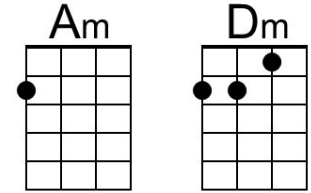

Chorus

C F
You gotta go where you wanna go,

C F
Do what you wanna do.

C F C F
With who-ever you wanna do it.

C F
Go where you wanna go,

C F
Do what you wanna do.

C F C F
With who-ever you wanna do it.