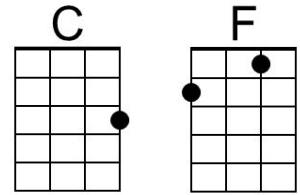

Bridge

G D Em
 You don't under-stand
 C Am D | D7
 That a girl like me can love just one man.

G F Em A D
 Three thousand miles that's how far you'll go.
 Em A - D
 And you said to me ...
 G ... | Em|. . . .| D - D7
 'Ple ase , don't fol - low'.

Bridge

G D Em
 You don't under-stand

C Am D | D7
 That a girl like me can love just one man.

G F Em A D
 ___ You've been gone a week ___ and I tried so hard,

Em A D G Em A | D | D7
 ___ Not to be the cryin' kind... ___ Not to be the girl you left be-hind.

Chorus 3

G C G C
You gotta go where you wanna go, ___ Do what you wanna do.

G C G C
 ___ With who-ever ___ you wanna do it.

Outro (Repeat 3x)

| **G .. C** | **G .. C** | **(End on) G C | G**
 ___ Go where you want. ___ Do what you want.

Go Where You Wanna Go (John Phillips, 1965) (C)

Go Where You Wanna Go by The Mamas and the Papas (1965) (G)

4/4 Time – Tempo 105 / 210 bpm

Intro (4 measures) C F | C F

Chorus

C F
You gotta go where you wanna go,