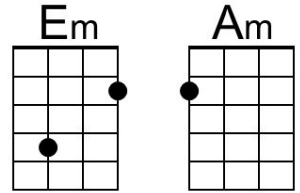

Bridge

G D Em
 You don't under-stand
 C Am D | D7
 That a girl like me can love just one man.

G F Em A D
 Three thousand miles that's how far you'll go.
 Em A - D
 And you said to me ...
 G ... | Em|. . . .| D - D7
 'Ple ase , don't fol - low'.

Bridge

G D Em
 You don't under-stand

C Am D | D7
 That a girl like me can love just one man.

G F Em A D
 ___ You've been gone a week ___ and I tried so hard,

Em A D G Em A | D | D7
 ___ Not to be the cryin' kind... ___ Not to be the girl you left be-hind.

C Bb Am D G
Three thousand miles that's how far you'll go.

Am D - G
And you said to me ...

C ... | Am | . . . | G - G7
'Ple ase , don't fol - low'.

Chorus

 C F
You *gotta* go where you wanna go,
C F
__ Do what you wanna do.
C F C F
__ With who-ever __ you wanna do it
C F
__ Go where you wanna go,
C F
__ Do what you wanna do.
C F C F
__ With who-ever __ you wanna do it.

Chorus 3

 C F C F
You *gotta* go where you wanna go, __ Do what you wanna do.
C F C F
__ With who-ever __ you wanna do it.

| G .. F | C .. F | C F | C
__ Go where you want. __ Do what you want. **Outro (Repeat 3x) (End on)**