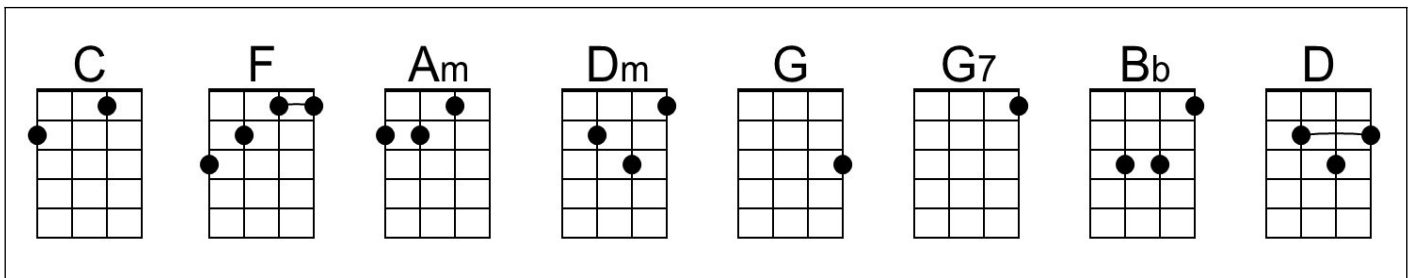

C Bb Am D G
Three thousand miles that's how far you'll go.

Am D - G
And you said to me ...

C ... | Am ... . | . . . | G - G7
'Ple ..... ase , don't fol - low'.