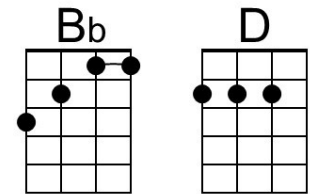

Bridge

G D Em
 You don't under-stand
 C Am D | D7
 That a girl like me can love just one man.

G F Em A D
 Three thousand miles that's how far you'll go.
 Em A - D
 And you said to me ...
 G ... | Em|. . . .| D - D7
 'Ple ase , don't fol - low'.

Bridge

G D Em
 You don't under-stand

C Am D | D7
 That a girl like me can love just one man.

G F Em A D
 ___ You've been gone a week ___ and I tried so hard,

Em A D G Em A | D | D7
 ___ Not to be the cryin' kind... ___ Not to be the girl you left be-hind.

Go Where You Wanna Go (John Phillips, 1965) (C)

Go Where You Wanna Go by The Mamas and the Papas (1965) (G)

4/4 Time – Tempo 105 / 210 bpm

Intro (4 measures) C F | C F

Chorus

C F
You gotta go where you wanna go,

C F
Do what you wanna do.

C F C F
With who-ever you wanna do it.

C F
Go where you wanna go,

C F
Do what you wanna do.

C F C F
With who-ever you wanna do it.

Bridge

C G Am
You don't under-stand

F Dm G | G7
That a girl like me can love just one man.