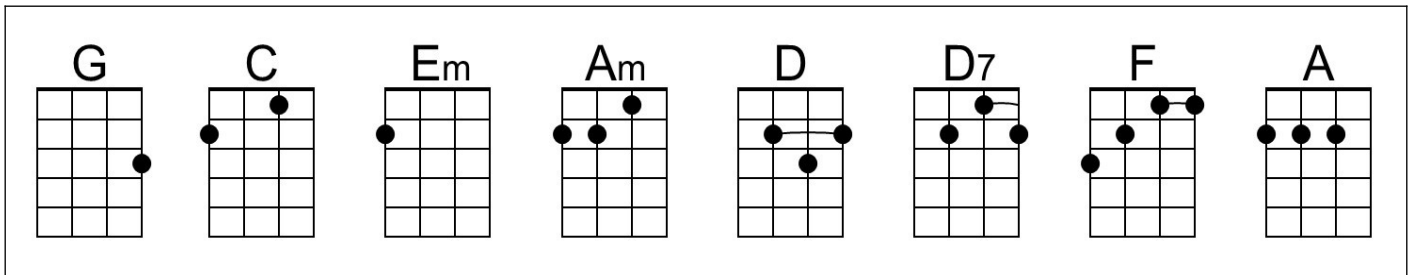

Go Where You Wanna Go (John Phillips, 1965) (G)

Go Where You Wanna Go by The Mamas and the Papas (1965) (G)

4/4 Time – Tempo 105 / 210 bpm

Intro (4 measures) G C | G C

Chorus

G C
 You gotta go where you wanna go,
 G C
 Do what you wanna do.
 G C G C
 With who-ever you wanna do it.
 G C
 Go where you wanna go,
 G C
 Do what you wanna do.
 G C G C
 With who-ever you wanna do it.

Bridge

G D Em
 You don't under-stand
 C Am D | D7
 That a girl like me can love just one man.

G F Em A D
 Three thousand miles that's how far you'll go.
 Em A - D
 And you said to me ...
 G ... | Em|. . . .| D - D7
 'Ple ase , don't fol - low'.

C Bb Am D G
Three thousand miles that's how far you'll go.

Am D - G
And you said to me ...

C ... | Am | . . . | G - G7
'Ple ase , don't fol - low'.

Chorus

 C F
You *gotta* go where you wanna go,
C F
__ Do what you wanna do.
C F C F
__ With who-ever __ you wanna do it
C F
__ Go where you wanna go,
C F
__ Do what you wanna do.
C F C F
__ With who-ever __ you wanna do it.

Chorus 3

 C F C F
You *gotta* go where you wanna go, __ Do what you wanna do.
C F C F
__ With who-ever __ you wanna do it.

| G .. F | C .. F | C F | C
__ Go where you want. __ Do what you want. **Outro (Repeat 3x) (End on)**