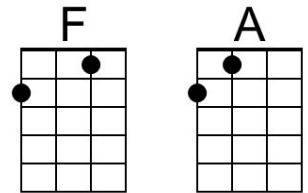

Go Where You Wanna Go (John Phillips, 1965) (G)

Go Where You Wanna Go by The Mamas and the Papas (1965) (G)

4/4 Time – Tempo 105 / 210 bpm

Intro (4 measures) G C | G C

Chorus

G C
 You gotta go where you wanna go,
 G C
 Do what you wanna do.
 G C G C
 With who-ever you wanna do it.
 G C
 Go where you wanna go,
 G C
 Do what you wanna do.
 G C G C
 With who-ever you wanna do it.

Bridge

G D Em
 You don't under-stand
 C Am D | D7
 That a girl like me can love just one man.

G F Em A D
 Three thousand miles that's how far you'll go.
 Em A - D
 And you said to me ...
 G ... | Em|. . . .| D - D7
 'Ple ase , don't fol - low'.

Bridge

G D Em
 You don't under-stand

C Am D | D7
 That a girl like me can love just one man.

G F Em A D
 ___ You've been gone a week ___ and I tried so hard,

Em A D G Em A | D | D7
 ___ Not to be the cryin' kind... ___ Not to be the girl you left be-hind.

Chorus 3

 C F C F
You *gotta* go where you wanna go, __ Do what you wanna do.
C F C F
__ With who-ever __ you wanna do it.

| G .. F | C .. F | C F | C
__ Go where you want. __ Do what you want. **Outro (Repeat 3x) (End on)**