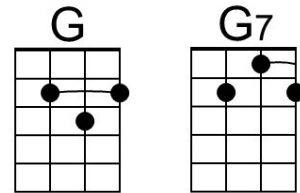

Chorus

C F
You gotta go where you wanna go,

C F
Do what you wanna do.

C F C F
With who-ever you wanna do it.

C F
Go where you wanna go,

C F
Do what you wanna do.

C F C F
With who-ever you wanna do it.