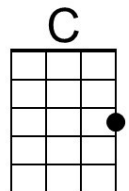

Reggae Beat

Intro (4 Measures) G

G Em
__ Almost heaven, __ West Ma-ka'-ha.

D7 C G
__ High-ridge Mountains, crystal clear blue water.

G Em
__ All my friends there, hanging on the beach.

D7 C G
Young and old among them, feel the ocean breeze.

Chorus 1

G D7 Em C
Country road, take me home, to the place, I be-long,

G D7 C G
West Ma-ka-ha, Mount Ka'-ala. Take me home, oh country road.

Bridge

Em D G
__ I heard a voice, in the morning calm she calls me,

C G D
As though to re-mind me of my home far a-way.

Em F C
Driving down the road I feel the Spirit coming to me,

D D7 | D7
From yesterday, yester-day.

G Em
__ All my memories hold heaven on high;

D7 C G
Brown skinned woman, clear blue island sky,