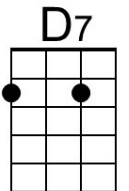

Chorus 1

G D7 Em C
Country road, take me home, to the place, I be-long,

G D7 C G
West Ma-ka-ha, Mount Ka'-ala. Take me home, oh country road.