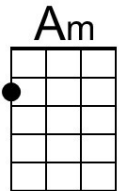

Reggae Beat

Intro (4 Measures) C

C Am
 ___ Almost heaven, ___ West Ma-ka'-ha.
 G7 F C
 ___ High-ridge Mountains, crystal clear blue water.

C Am
 ___ All my friends there, hanging on the beach.
 G7 F C
 Young and old among them, feel the ocean breeze.