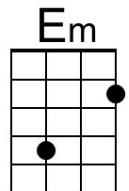

Reggae Beat

Intro (4 Measures) G

G Em
__ Almost heaven, __ West Ma-ka'-ha.

D7 C G
__ High-ridge Mountains, crystal clear blue water.

G Em
__ All my friends there, hanging on the beach.

D7 C G
Young and old among them, feel the ocean breeze.

C G D
As though to re-mind me of my home far a-way.

Em F C
Driving down the road I feel the Spirit coming to me,

D D7 | D7
From yesterday, yester-day.

G Em
__ All my memories hold heaven on high;

D7 C G
Brown skinned woman, clear blue island sky,

Chorus 1

C G7 Am F
 Country road, take me home, to the place, I be-long,
 C G7 F C
 West Ma-ka-ha, Mount Ka'-ala. Take me home, oh country road.

Bridge

Am G C
 ___ I heard a voice, in the morning calm she calls me,
 F C G
 As though to re-mind me of my home far a-way.
 Am Bb F
 Driving down the road I feel the Spirit coming to me,
 G G7 | G7
 From yesterday, yester-day.

Chorus 2

C **G7** **Am** **F**
Country road, take me home to the place, I be-long,
C **G7** **F** **C**
West Ja-maica, my ol' momma. Take me home, oh country road.

Bridge

Am **G** **C**
___ I heard a voice, in the morning calm she calls me,
F **C** **G**
As though to re-mind me of my home far a-way.
Am **Bb** **F**
Driving down the road I feel the Spirit coming to me,
G **G7 | G7**
From yesterday, yester-day.