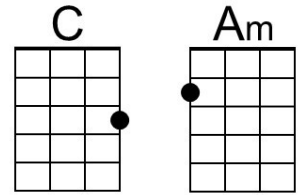

Love and Honesty (C)

Love and Honesty by The Hawaiian Style Band (1992) (G)

4/4 & Tempo = 112 bpm
Island Strum

Intro (4 Measures) C | Am | C | Am |

C
Brown skin, light brown eyes,
Am
Golden hair from sunny skies

F **G | G7**
A haunting smile, a fresh pi-ka-ke lei. (pea-kah'-kay)

C
Soft touch, a warm embrace,
Am

Tears of joy they run down my face

F **G | G7**
I think of you every single day.

Chorus

F
There's more to life than getting by,

C **C7**
There's times in life to really try,

F **G7** **C | C7**
My love for you really made me see.

F
I won't give up, won't lose my dreams,

C **C7**
Your being there is every-thing

F **G7** **C | C**
And I promise you, love and honesty.

Bari