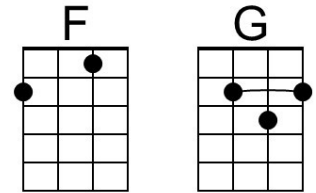

Love and Honesty (C)

Love and Honesty by The Hawaiian Style Band (1992) (G)

4/4 & Tempo = 112 bpm
Island Strum

Intro (4 Measures) C | Am | C | Am |

C
Brown skin, light brown eyes,
Am
Golden hair from sunny skies

F **G | G7**
A haunting smile, a fresh pi-ka-ke lei. (pea-kah'-kay)

C
Soft touch, a warm embrace,
Am

Tears of joy they run down my face

F **G | G7**
I think of you every single day.

Chorus

F
There's more to life than getting by,

C **C7**
There's times in life to really try,

F **G7** **C | C7**
My love for you really made me see.

F
I won't give up, won't lose my dreams,

C **C7**
Your being there is every-thing

F **G7** **C | C**
And I promise you, love and honesty.

Bari