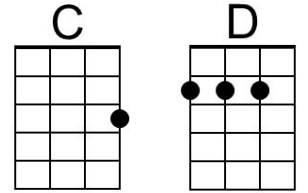

Love and Honesty (G)

Love and Honesty by The Hawaiian Style Band (1992) (G)

4/4 & Tempo = 112 bpm
Island Strum

Intro (4 Measures) G | Em | G | Em |

G
Brown skin, light brown eyes,

Em
Golden hair from sunny skies

C **D | D7**
A haunting smile, a fresh pi-ka-ke lei. (pea-kah'-kay)

G
Soft touch, a warm embrace,

Em
Tears of joy they run down my face

C **D | D7**
I think of you every single day.

Chorus

C
There's more to life than getting by,

G **G7**
There's times in life to really try,

C **D7** **G | G7**
My love for you really made me see.

C
I won't give up, won't lose my dreams,

G **G7**
Your being there is every-thing

C **D7** **G | G**
And I promise you, love and honesty.

Bari

Six Bari guitar chord diagrams. G: 2nd fret on 1st, 2nd, 3rd strings. Em: 1st fret on 2nd, 4th strings; 2nd fret on 5th string. C: 1st fret on 2nd, 4th, 5th strings. D: 2nd fret on 2nd, 3rd, 4th strings; 1st fret on 5th string. D7: 2nd fret on 2nd, 3rd, 4th strings; 1st fret on 5th string. G7: 3rd fret on 1st, 2nd, 3rd strings; 2nd fret on 5th string.