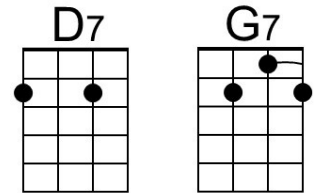

Love and Honesty (G)

Love and Honesty by The Hawaiian Style Band (1992) (G)

4/4 & Tempo = 112 bpm
Island Strum

Intro (4 Measures) G | Em | G | Em |

G
Brown skin, light brown eyes,

Em
Golden hair from sunny skies

C **D | D7**
A haunting smile, a fresh pi-ka-ke lei. (pea-kah'-kay)

G
Soft touch, a warm embrace,

Em
Tears of joy they run down my face

C **D | D7**
I think of you every single day.

Chorus

C
There's more to life than getting by,

G **G7**
There's times in life to really try,

C **D7** **G | G7**
My love for you really made me see.

C
I won't give up, won't lose my dreams,

G **G7**
Your being there is every-thing

C **D7** **G | G**
And I promise you, love and honesty.

Bari

Six Bari guitar chord diagrams. G: 2nd fret on 1st, 2nd, 3rd strings. Em: 1st fret on 2nd, 4th strings; 2nd fret on 5th string. C: 1st fret on 2nd, 4th, 5th strings. D: 2nd fret on 2nd, 3rd, 4th strings; 1st fret on 5th string. D7: 2nd fret on 2nd, 3rd, 4th strings; 1st fret on 5th string. G7: 3rd fret on 1st, 2nd, 3rd strings; 2nd fret on 5th string.