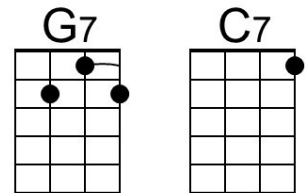

Love and Honesty (C)

Love and Honesty by The Hawaiian Style Band (1992) (G)

4/4 & Tempo = 112 bpm
Island Strum

Intro (4 Measures) C | Am | C | Am |

C
Brown skin, light brown eyes,
Am
Golden hair from sunny skies

F **G | G7**
A haunting smile, a fresh pi-ka-ke lei. (pea-kah'-kay)

C
Soft touch, a warm embrace,
Am

Tears of joy they run down my face

F **G | G7**
I think of you every single day.

Chorus

F
There's more to life than getting by,

Bari

Love and Honesty (G)

Love and Honesty by The Hawaiian Style Band (1992) (G)

4/4 & Tempo = 112 bpm
Island Strum

Intro (4 Measures) G | Em | G | Em |

G
Brown skin, light brown eyes,

Em
Golden hair from sunny skies

Bari

Six Bari guitar chord diagrams. G: 2nd fret on 1st, 2nd, 3rd strings. Em: 1st fret on 2nd, 4th strings; 2nd fret on 5th string. C: 1st fret on 2nd, 4th, 5th strings. D: 2nd fret on 2nd, 3rd, 4th strings; 1st fret on 5th string. D7: 2nd fret on 2nd, 3rd, 4th strings; 1st fret on 5th string. G7: 3rd fret on 1st, 2nd, 3rd strings; 2nd fret on 5th string.