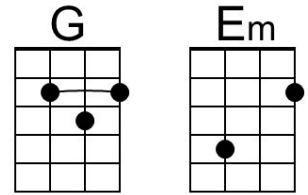

Love and Honesty (G)

Love and Honesty by The Hawaiian Style Band (1992) (G)

4/4 & Tempo = 112 bpm
Island Strum

Intro (4 Measures) G | Em | G | Em |

G
Brown skin, light brown eyes,

Em
Golden hair from sunny skies

C **D | D7**
A haunting smile, a fresh pi-ka-ke lei. (pea-kah'-kay)

G
Soft touch, a warm embrace,

Em
Tears of joy they run down my face

C **D | D7**
I think of you every single day.

Chorus

C
There's more to life than getting by,

G **G7**
There's times in life to really try,

C **D7** **G | G7**
My love for you really made me see.

C
I won't give up, won't lose my dreams,

G **G7**
Your being there is every-thing

C **D7** **G | G**
And I promise you, love and honesty.

Bari

Six Bari guitar chord diagrams. G: 2nd fret on 1st, 2nd, 3rd strings. Em: 1st fret on 2nd, 4th strings; 2nd fret on 5th string. C: 1st fret on 2nd, 4th, 5th strings. D: 2nd fret on 2nd, 3rd, 4th strings; 1st fret on 5th string. D7: 2nd fret on 2nd, 3rd, 4th strings; 1st fret on 5th string. G7: 3rd fret on 1st, 2nd, 3rd strings; 2nd fret on 5th string.