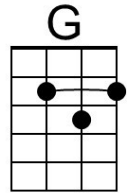

Love is a Rose (Neil Young, 1974) (C)

Love Is A Rose by Linda Ronstadt (1975) (C)

2/2 Time – Tempo ♩ = 68 / ♪ = 145

Intro (4 down strums) C ↓ ↓ ↓ ↓

Chorus

C F C
Love is a rose but you better not pick it.

G C
Only grows when it's on the vine.

C F C
A handful of thorns and you'll know you've missed it.

G C
Lose your love when you say the word "mine."

F C
I wanna see what's never been seen.

G C
I wanna live that age-old dream.

F C
Come on, boy, let's go together,

G C
Let's take the best right now;

C G C
Take the best right now. **Chorus**

F C
I wanna go to an old hoe-down

G C
Long ago in a western town

F C
Pick me up 'cause my feet are dragging

G C
Give me a lift and I'll hay your wagon.

Bari

Love is a Rose (Neil Young, 1974) (G)

Love Is A Rose by Linda Ronstadt (1975) (C)

2/2 Time – Tempo ♩ = 68 / ♪ = 145

Intro (4 down strums) G ↓ ↓ ↓ ↓

Chorus

G C G
Love is a rose but you better not pick it.