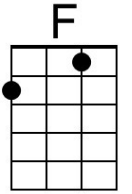

C F C
A handful of thorns and you'll know you've missed it.

G C
Lose your love when you say the word "mine."

F C
I wanna see what's never been seen.

G C
I wanna live that age-old dream.

F C
Come on, boy, let's go together,

G C
Let's take the best right now;

C G C
Take the best right now. **Chorus**

F C
I wanna go to an old hoe-down

G C
Long ago in a western town

F C
Pick me up 'cause my feet are dragging

G C
Give me a lift and I'll hay your wagon.

Bari

Love is a Rose (Neil Young, 1974) (G)

Love Is A Rose by Linda Ronstadt (1975) (C)

2/2 Time – Tempo ♩ = 68 / ♪ = 145

Intro (4 down strums) G ↓ ↓ ↓ ↓

Chorus

G C G
Love is a rose but you better not pick it.

D G
Only grows when it's on the vine.

G C G
A handful of thorns and you'll know you've missed it.

D G
Lose your love when you say the word "mine."

C G
I wanna see what's never been seen.

D G
I wanna live that age-old dream.