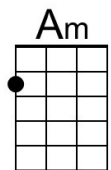

Dm G7 C Am
And then while I'm a-way, I'll write home every day
F G7 C | C
And I'll send all my loving to you.