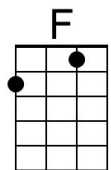

All My Loving (Paul McCartney & John Lennon, 1963) (C)

All My Loving by The Beatles (1963) (E @ 156)

Intro (Single Strum) C

(F) (C) Dm G7 C Am
 1. Close your eyes and I'll kiss you, to-morrow I'll miss you
 F Dm Bb | G7
 Remember I'll always be true.

Dm G7 C Am
 And then while I'm a-way, I'll write home every day
 F G7 C | C
 And I'll send all my loving to you.

Dm G7 C Am
 2. I'll pre-tend that I'm kissing, the lips I am missing,
 F Dm Bb | G7
 And hope that my dreams will come true.

Dm G7 C Am
 And then while I'm a-way, I'll write home every day
 F G7 C | C
 And I'll send all my loving to you.

Bridge

Am G#aug C | C
 All my loving, I will send to you.
 Am G#aug C | C
 All my loving, darling I'll be true.

Em Ebaug G | G
 All my loving, darling I'll be true.

Repeat Verse 1. Repeat Bridge.

Outro

Em G
 All my loving . . . All my loving, Oooooo

Em G
 All my loving, I will send to you.

Bari	Am 	D7 	G 	Em 	C 	F 	Ebaug
------	--------	--------	-------	--------	-------	-------	-----------