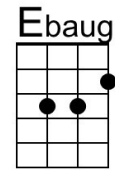

All My Loving (Paul McCartney & John Lennon, 1963) (G)

All My Loving by The Beatles (1963) (E @ 156)

Intro (Single Strum) G

(C) (G) Am D7 G Em
1. Close your eyes and I'll kiss you, to-morrow I'll miss you

C Am F | D7

Remember I'll always be true.

Am D7 G Em
And then while I'm a-way, I'll write home every day

C D7 G | G

And I'll send all my loving to you.

Am D7 G Em
2. I'll pre-tend that I'm kissing, the lips I am missing,

C Am F | D7

And hope that my dreams will come true.

Am D7 G Em
And then while I'm a-way, I'll write home every day

C D7 G | G

And I'll send all my loving to you.

Bridge

Em Ebaug G | G
All my loving, I will send to you.

Em Ebaug G | G
All my loving, darling I'll be true.

Repeat Verse 1. Repeat Bridge.

Outro

Em G
All my loving . . . All my loving, Oooooo

Em G
All my loving, I will send to you.

Bari	Am 	D7 	G 	Em 	C 	F 	Ebaug