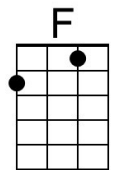

Dm G7 C Am
 And then while I'm a-way, I'll write home every day
 F G7 C | C
 And I'll send all my loving to you.

Dm G7 C Am
 2. I'll pre-tend that I'm kissing, the lips I am missing,
 F Dm Bb | G7
 And hope that my dreams will come true.

All My Loving (Paul McCartney & John Lennon, 1963) (G)

All My Loving by The Beatles (1963) (E @ 156)

Intro (Single Strum) G

(C) (G) Am D7 G Em
 1. Close your eyes and I'll kiss you, to-morrow I'll miss you

C Am F | D7

And hope that my dreams will come true.

Am D7 G Em
 And then while I'm a-way, I'll write home every day

C D7 G | G

And I'll send all my loving to you.

Bridge

Em Ebaug G | G
 All my loving, I will send to you.

Em Ebaug G | G
 All my loving, darling I'll be true.

Repeat Verse 1. Repeat Bridge.

Outro

Em G
 All my loving . . . All my loving, Oooooo

Em G
 All my loving, I will send to you.

Bari	Am 	D7 	G 	Em 	C 	F 	Ebaug
------	--------	--------	-------	--------	-------	-------	-----------