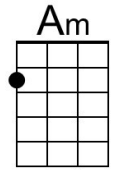

All My Loving (Paul McCartney & John Lennon, 1963) (G)

All My Loving by The Beatles (1963) (E @ 156)

Intro (Single Strum) G

(C) (G) Am D7 G Em
1. Close your eyes and I'll kiss you, to-morrow I'll miss you

C Am F | D7

Remember I'll always be true.

Am D7 G Em
And then while I'm a-way, I'll write home every day

C D7 G | G

And I'll send all my loving to you.

Am D7 G Em
2. I'll pre-tend that I'm kissing, the lips I am missing,

C Am F | D7

And hope that my dreams will come true.

Am D7 G Em
And then while I'm a-way, I'll write home every day

C D7 G | G

And I'll send all my loving to you.

Bridge

Em Ebaug G | G
All my loving, I will send to you.

Em Ebaug G | G
All my loving, darling I'll be true.

Repeat Verse 1. Repeat Bridge.

Outro

Em G
All my loving . . . All my loving, Oooooo

Em G
All my loving, I will send to you.

Bari	Am 	D7 	G 	Em 	C 	F 	Ebaug