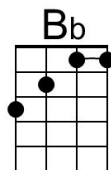

Outro

Am C
All my loving . . . All my loving, Oooooo
Am C
All my loving, I will send to you.