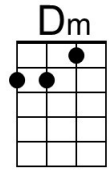

All My Loving (Paul McCartney & John Lennon, 1963) (C)

All My Loving by The Beatles (1963) (E @ 156)

Intro (Single Strum) C

(F) (C) Dm G7 C Am
 1. Close your eyes and I'll kiss you, to-morrow I'll miss you
 F Dm Bb | G7
 Remember I'll always be true.

Dm G7 C Am
 And then while I'm a-way, I'll write home every day
 F G7 C | C
 And I'll send all my loving to you.

Dm G7 C Am
 2. I'll pre-tend that I'm kissing, the lips I am missing,
 F Dm Bb | G7
 And hope that my dreams will come true.

C Am F | D7

And hope that my dreams will come true.

Am D7 G Em
 And then while I'm a-way, I'll write home every day

C D7 G | G

And I'll send all my loving to you.

Bridge

Em Ebaug G | G
 All my loving, I will send to you.

Em Ebaug G | G
 All my loving, darling I'll be true.

Repeat Verse 1. Repeat Bridge.

Outro

Em G
 All my loving . . . All my loving, Oooooo

Em G
 All my loving, I will send to you.

Bari	Am 	D7 	G 	Em 	C 	F 	Ebaug
------	--------	--------	-------	--------	-------	-------	-----------