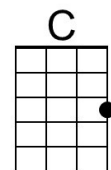

All My Loving (Paul McCartney & John Lennon, 1963) (C)

All My Loving by The Beatles (1963) (E @ 156)

Intro (Single Strum) C

(F) (C) Dm G7 C Am
 1. Close your eyes and I'll kiss you, to-morrow I'll miss you
 F Dm Bb | G7
 Remember I'll always be true.

Dm G7 C Am
 And then while I'm a-way, I'll write home every day
 F G7 C | C
 And I'll send all my loving to you.

Dm G7 C Am
 2. I'll pre-tend that I'm kissing, the lips I am missing,
 F Dm Bb | G7
 And hope that my dreams will come true.

C Am F | D7

And hope that my dreams will come true.

Am D7 G Em
 And then while I'm a-way, I'll write home every day

C D7 G | G

And I'll send all my loving to you.

Bridge

Em Ebaug G | G
 All my loving, I will send to you.

Em Ebaug G | G
 All my loving, darling I'll be true.

Repeat Verse 1. Repeat Bridge.

Outro

Em G
 All my loving . . . All my loving, Oooooo

Em G
 All my loving, I will send to you.

Bari	Am 	D7 	G 	Em 	C 	F 	Ebaug
------	--------	--------	-------	--------	-------	-------	-----------