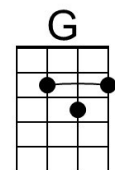

All My Loving (Paul McCartney & John Lennon, 1963) (G)

All My Loving by The Beatles (1963) (E @ 156)

Intro (Single Strum) G

(C) (G) Am D7 G Em
1. Close your eyes and I'll kiss you, to-morrow I'll miss you

C Am F | D7

Remember I'll always be true.

Am D7 G Em
And then while I'm a-way, I'll write home every day

C D7 G | G

And I'll send all my loving to you.

Am D7 G Em
2. I'll pre-tend that I'm kissing, the lips I am missing,

C Am F | D7

And hope that my dreams will come true.

Am D7 G Em
And then while I'm a-way, I'll write home every day

C D7 G | G

And I'll send all my loving to you.

Bridge

Em Ebaug G | G
All my loving, I will send to you.

Em Ebaug G | G
All my loving, darling I'll be true.

Repeat Verse 1. Repeat Bridge.

Outro

Em G
All my loving . . . All my loving, Oooooo

Em G
All my loving, I will send to you.

Bari	Am 	D7 	G 	Em 	C 	F 	Ebaug