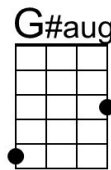

Bari	Dm 	G7 	C 	Am 	F 	Bb 	G#aug