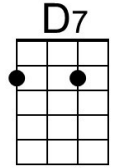

All My Loving (Paul McCartney & John Lennon, 1963) (G)

All My Loving by The Beatles (1963) (E @ 156)

Intro (Single Strum) G

(C) (G) Am D7 G Em
1. Close your eyes and I'll kiss you, to-morrow I'll miss you

C Am F | D7

Remember I'll always be true.

Am D7 G Em
And then while I'm a-way, I'll write home every day

C D7 G | G

And I'll send all my loving to you.

Am D7 G Em
2. I'll pre-tend that I'm kissing, the lips I am missing,

C Am F | D7

And hope that my dreams will come true.

Am D7 G Em
And then while I'm a-way, I'll write home every day

C D7 G | G

And I'll send all my loving to you.

Bridge

Em Ebaug G | G
All my loving, I will send to you.

Em Ebaug G | G
All my loving, darling I'll be true.

Repeat Verse 1. Repeat Bridge.

Outro

Em G
All my loving . . . All my loving, Oooooo

Em G
All my loving, I will send to you.

Bari	Am 	D7 	G 	Em 	C 	F 	Ebaug