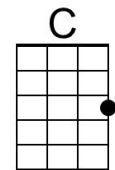

Dm G7 C Am
 And then while I'm a-way, I'll write home every day
 F G7 C | C
 And I'll send all my loving to you.

Dm G7 C Am
 2. I'll pre-tend that I'm kissing, the lips I am missing,
 F Dm Bb | G7
 And hope that my dreams will come true.

All My Loving (Paul McCartney & John Lennon, 1963) (G)

All My Loving by The Beatles (1963) (E @ 156)

Intro (Single Strum) G

(C) (G) Am D7 G Em
 1. Close your eyes and I'll kiss you, to-morrow I'll miss you

C Am F | D7

And hope that my dreams will come true.

Am D7 G Em
 And then while I'm a-way, I'll write home every day

C D7 G | G

And I'll send all my loving to you.

Bridge

Em Ebaug G | G
 All my loving, I will send to you.

Em Ebaug G | G
 All my loving, darling I'll be true.

Repeat Verse 1. Repeat Bridge.

Outro

Em G
 All my loving . . . All my loving, Oooooo

Em G
 All my loving, I will send to you.

Bari	Am 	D7 	G 	Em 	C 	F 	Ebaug
------	--------	--------	-------	--------	-------	-------	-----------