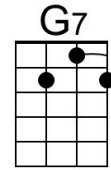

All My Loving (Paul McCartney & John Lennon, 1963) (C)

All My Loving by The Beatles (1963) (E @ 156)

Intro (Single Strum) C

(F) (C) Dm G7 C Am
 1. Close your eyes and I'll kiss you, to-morrow I'll miss you
 F Dm Bb | G7
 Remember I'll always be true.

Dm G7 C Am
 And then while I'm a-way, I'll write home every day
 F G7 C | C
 And I'll send all my loving to you.

Dm G7 C Am
 2. I'll pre-tend that I'm kissing, the lips I am missing,
 F Dm Bb | G7
 And hope that my dreams will come true.

C Am F | D7

And hope that my dreams will come true.

Am D7 G Em
 And then while I'm a-way, I'll write home every day

C D7 G | G

And I'll send all my loving to you.

Bridge

Em Ebaug G | G
 All my loving, I will send to you.

Em Ebaug G | G
 All my loving, darling I'll be true.

Repeat Verse 1. Repeat Bridge.

Outro

Em G
 All my loving . . . All my loving, Oooooo

Em G
 All my loving, I will send to you.

Bari	Am 	D7 	G 	Em 	C 	F 	Ebaug
------	--------	--------	-------	--------	-------	-------	-----------