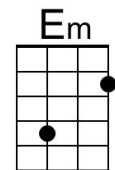

Dm G7 C Am
 And then while I'm a-way, I'll write home every day
 F G7 C | C
 And I'll send all my loving to you.

Dm G7 C Am
 2. I'll pre-tend that I'm kissing, the lips I am missing,
 F Dm Bb | G7
 And hope that my dreams will come true.

All My Loving (Paul McCartney & John Lennon, 1963) (G)

All My Loving by The Beatles (1963) (E @ 156)

Intro (Single Strum) G

(C) (G) Am D7 G Em
 1. Close your eyes and I'll kiss you, to-morrow I'll miss you

C Am F | D7

And hope that my dreams will come true.

Am D7 G Em
 And then while I'm a-way, I'll write home every day

C D7 G | G

And I'll send all my loving to you.

Bridge

Em Ebaug G | G
 All my loving, I will send to you.

Em Ebaug G | G
 All my loving, darling I'll be true.

Repeat Verse 1. Repeat Bridge.

Outro

Em G
 All my loving . . . All my loving, Oooooo

Em G
 All my loving, I will send to you.

Bari	Am 	D7 	G 	Em 	C 	F 	Ebaug
------	--------	--------	-------	--------	-------	-------	-----------