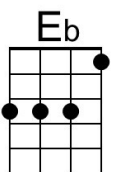

All My Loving (Paul McCartney & John Lennon, 1963) (F)

All My Loving by The Beatles (1963) (E @ 156)

Intro (Single Strum) F

(Bb) (F) Gm C7 F Dm
1. Close your eyes and I'll kiss you, to-morrow I'll miss you

Bb Gm Eb | C7

Remember I'll always be true.

Gm C7 F Dm
And then while I'm a-way, I'll write home every day

Bb C7 F | F

And I'll send all my loving to you.

Gm C7 F Dm
2. I'll pre-tend that I'm kissing, the lips I am missing,

Bb Gm Eb | C7

And hope that my dreams will come true.

Gm C7 F Dm
And then while I'm a-way, I'll write home every day

Bb C7 F | F

And I'll send all my loving to you.

Bridge

Dm C#aug F | F
All my loving, I will send to you.

Dm C#aug F | F
All my loving, darling I'll be true.

Repeat Verse 1. Repeat Bridge.

Outro

Dm F
All my loving . . . All my loving, Oooooo

Dm F
All my loving, I will send to you.

Bari	Gm 	C7 	F 	Dm 	Bb 	Eb 	C#aug