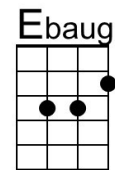

All My Loving (Paul McCartney & John Lennon, 1963) (G)

[All My Loving](#) by The Beatles (1963) (E @ 156)

Intro (Single Strum) G

(C) (G) Am D7 G Em
1. Close your eyes and I'll kiss you, to-morrow I'll miss you

C Am F | D7

Remember I'll always be true.

Am D7 G Em
And then while I'm a-way, I'll write home every day

C D7 G | G

And I'll send all my loving to you.

Am D7 G Em
2. I'll pre-tend that I'm kissing, the lips I am missing,

C Am F | D7

And hope that my dreams will come true.

Am D7 G Em
And then while I'm a-way, I'll write home every day

C D7 G | G

And I'll send all my loving to you.

Bridge

Em Ebaug G | G
All my loving, I will send to you.

Em Ebaug G | G
All my loving, darling I'll be true.

Repeat Verse 1. Repeat Bridge.

Outro

Em G
All my loving . . . All my loving, Oooooo

Em G
All my loving, I will send to you.

Bari	Am 	D7 	G 	Em 	C 	F 	Ebaug