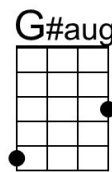

All My Loving (Paul McCartney & John Lennon, 1963) (C)

All My Loving by The Beatles (1963) (E @ 156)

Intro (Single Strum) C

(F) (C) Dm G7 C Am
1. Close your eyes and I'll kiss you, to-morrow I'll miss you

F Dm Bb | G7

Remember I'll always be true.

Dm G7 C Am
And then while I'm a-way, I'll write home every day

F G7 C | C

And I'll send all my loving to you.

Dm G7 C Am
2. I'll pre-tend that I'm kissing, the lips I am missing,

F Dm Bb | G7

And hope that my dreams will come true.

Dm G7 C Am
And then while I'm a-way, I'll write home every day

F G7 C | C

And I'll send all my loving to you.

Bridge

Am G#aug C | C
All my loving, I will send to you.

Am G#aug C | C
All my loving, darling I'll be true.

Repeat Verse 1. Repeat Bridge.

Outro

Am C
All my loving . . . All my loving, Oooooo

Am C
All my loving, I will send to you.

Bari	Dm 	G7 	C 	Am 	F 	Bb 	G#aug