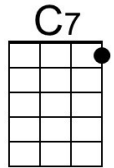

All My Loving (Paul McCartney & John Lennon, 1963) (F)

All My Loving by The Beatles (1963) (E @ 156)

Intro (Single Strum) F

(Bb) (F) Gm C7 F Dm
1. Close your eyes and I'll kiss you, to-morrow I'll miss you

Bb Gm Eb | C7

Remember I'll always be true.

Gm C7 F Dm
And then while I'm a-way, I'll write home every day

Bb C7 F | F

And I'll send all my loving to you.

Gm C7 F Dm
2. I'll pre-tend that I'm kissing, the lips I am missing,

Bb Gm Eb | C7

And hope that my dreams will come true.

Gm C7 F Dm
And then while I'm a-way, I'll write home every day

Bb C7 F | F

And I'll send all my loving to you.

Bridge

Dm C#aug F | F
All my loving, I will send to you.

Dm C#aug F | F
All my loving, darling I'll be true.

Repeat Verse 1. Repeat Bridge.

Outro

Dm F
All my loving . . . All my loving, Oooooo

Dm F
All my loving, I will send to you.

Bari	Gm 	C7 	F 	Dm 	Bb 	Eb 	C#aug