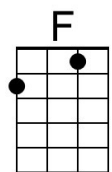

All My Loving (Paul McCartney & John Lennon, 1963) (C)

All My Loving by The Beatles (1963) (E @ 156)

Intro (Single Strum) C

(F) (C) Dm G7 C Am
 1. Close your eyes and I'll kiss you, to-morrow I'll miss you

F Dm Bb | G7

And hope that my dreams will come true.

Dm G7 C Am
 And then while I'm a-way, I'll write home every day

F G7 C | C

And I'll send all my loving to you.

Bridge

Am G#aug C | C
 All my loving, I will send to you.

Am G#aug C | C
 All my loving, darling I'll be true.

Repeat Verse 1. Repeat Bridge.

Outro

Am C
 All my loving . . . All my loving, Oooooo

Am C
 All my loving, I will send to you.

Bari	Dm 	G7 	C 	Am 	F 	Bb 	G#aug
------	--------	--------	-------	--------	-------	--------	-----------

Em Ebaug G | G
 All my loving, darling I'll be true.

Repeat Verse 1. Repeat Bridge.

Outro

Em G
 All my loving . . . All my loving, Oooooo

Em G
 All my loving, I will send to you.

Bari	Am 	D7 	G 	Em 	C 	F 	Ebaug
-------------	--------	--------	-------	--------	-------	-------	-----------