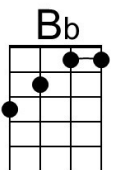

All My Loving (Paul McCartney & John Lennon, 1963) (F)

All My Loving by The Beatles (1963) (E @ 156)

Intro (Single Strum) F

(Bb) (F) Gm C7 F Dm
1. Close your eyes and I'll kiss you, to-morrow I'll miss you

Bb Gm Eb | C7

Remember I'll always be true.

Gm C7 F Dm
And then while I'm a-way, I'll write home every day

Bb C7 F | F

And I'll send all my loving to you.

Gm C7 F Dm
2. I'll pre-tend that I'm kissing, the lips I am missing,

Bb Gm Eb | C7

And hope that my dreams will come true.

Gm C7 F Dm
And then while I'm a-way, I'll write home every day

Bb C7 F | F

And I'll send all my loving to you.

Bridge

Dm C#aug F | F
All my loving, I will send to you.

Dm C#aug F | F
All my loving, darling I'll be true.

Repeat Verse 1. Repeat Bridge.

Outro

Dm F
All my loving . . . All my loving, Oooooo

Dm F
All my loving, I will send to you.

Bari	Gm 	C7 	F 	Dm 	Bb 	Eb 	C#aug