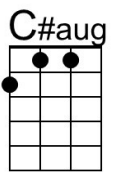

All My Loving (Paul McCartney & John Lennon, 1963) (F)

All My Loving by The Beatles (1963) (E @ 156)

Intro (Single Strum) F

(Bb) (F) Gm C7 F Dm
1. Close your eyes and I'll kiss you, to-morrow I'll miss you

Bb Gm Eb | C7

Remember I'll always be true.

Gm C7 F Dm
And then while I'm a-way, I'll write home every day

Bb C7 F | F

And I'll send all my loving to you.

Gm C7 F Dm
2. I'll pre-tend that I'm kissing, the lips I am missing,

Bb Gm Eb | C7

And hope that my dreams will come true.

Gm C7 F Dm
And then while I'm a-way, I'll write home every day

Bb C7 F | F

And I'll send all my loving to you.

Bridge

Dm C#aug F | F
All my loving, I will send to you.

Dm C#aug F | F
All my loving, darling I'll be true.

Repeat Verse 1. Repeat Bridge.

Outro

Dm F
All my loving . . . All my loving, Oooooo

Dm F
All my loving, I will send to you.

Bari	Gm 	C7 	F 	Dm 	Bb 	Eb 	C#aug