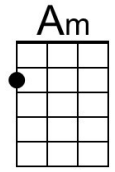

All My Loving (Paul McCartney & John Lennon, 1963) (C)

All My Loving by The Beatles (1963) (E @ 156)

Intro (Single Strum) C

(F) (C) Dm G7 C Am
 1. Close your eyes and I'll kiss you, to-morrow I'll miss you

F Dm Bb | G7

And hope that my dreams will come true.

Dm G7 C Am
 And then while I'm a-way, I'll write home every day

F G7 C | C

And I'll send all my loving to you.

Bridge

Am G#aug C | C
 All my loving, I will send to you.

C Am F | D7

And hope that my dreams will come true.

Am D7 G Em
 And then while I'm a-way, I'll write home every day

C D7 G | G

And I'll send all my loving to you.

Bridge

Em Ebaug G | G
 All my loving, I will send to you.

Em Ebaug G | G
 All my loving, darling I'll be true.

Repeat Verse 1. Repeat Bridge.

Outro

Em G
 All my loving . . . All my loving, Oooooo

Em G
 All my loving, I will send to you.

Bari	Am 	D7 	G 	Em 	C 	F 	Ebaug
-------------	--------	--------	-------	--------	-------	-------	-----------