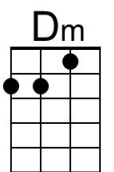

All My Loving (Paul McCartney & John Lennon, 1963) (F)

All My Loving by The Beatles (1963) (E @ 156)

Intro (Single Strum) F

(Bb) (F) Gm C7 F Dm
1. Close your eyes and I'll kiss you, to-morrow I'll miss you

Bb Gm Eb | C7

Remember I'll always be true.

Gm C7 F Dm
And then while I'm a-way, I'll write home every day

Bb C7 F | F

And I'll send all my loving to you.

Gm C7 F Dm
2. I'll pre-tend that I'm kissing, the lips I am missing,

Bb Gm Eb | C7

And hope that my dreams will come true.

Gm C7 F Dm
And then while I'm a-way, I'll write home every day

Bb C7 F | F

And I'll send all my loving to you.

Bridge

Dm C#aug F | F
All my loving, I will send to you.

Dm C#aug F | F
All my loving, darling I'll be true.

Repeat Verse 1. Repeat Bridge.

Outro

Dm F
All my loving . . . All my loving, Oooooo

Dm F
All my loving, I will send to you.

Bari	Gm 	C7 	F 	Dm 	Bb 	Eb 	C#aug