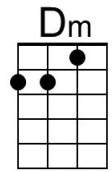

All My Loving (Paul McCartney & John Lennon, 1963) (C)

All My Loving by The Beatles (1963) (E @ 156)

Intro (Single Strum) C

(F) (C) Dm G7 C Am
 1. Close your eyes and I'll kiss you, to-morrow I'll miss you

F Dm Bb | G7

And hope that my dreams will come true.

Dm G7 C Am
 And then while I'm a-way, I'll write home every day

F G7 C | C

And I'll send all my loving to you.

Bridge

Am G#aug C | C
 All my loving, I will send to you.

Am G#aug C | C
 All my loving, darling I'll be true.

Repeat Verse 1. Repeat Bridge.

Outro

Am C
 All my loving . . . All my loving, Oooooo

Am C
 All my loving, I will send to you.

Bari	Dm 	G7 	C 	Am 	F 	Bb 	G#aug
------	--------	--------	-------	--------	-------	--------	-----------

Em Ebaug G | G
 All my loving, darling I'll be true.

Repeat Verse 1. Repeat Bridge.

Outro

Em G
 All my loving . . . All my loving, Oooooo

Em G
 All my loving, I will send to you.

Bari	Am 	D7 	G 	Em 	C 	F 	Ebaug
-------------	--------	--------	-------	--------	-------	-------	-----------