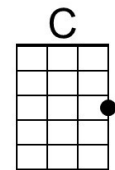

F Dm Bb | G7

And hope that my dreams will come true.

Dm G7 C Am
 And then while I'm a-way, I'll write home every day

F G7 C | C

And I'll send all my loving to you.

Bridge

Am G#aug C | C
 All my loving, I will send to you.

All My Loving (Paul McCartney & John Lennon, 1963) (G)

[All My Loving](#) by The Beatles (1963) (E @ 156)

Intro (Single Strum) G

(C) (G) Am D7 G Em
 1. Close your eyes and I'll kiss you, to-morrow I'll miss you

C Am F | D7

And hope that my dreams will come true.

Am D7 G Em
 And then while I'm a-way, I'll write home every day

C D7 G | G

And I'll send all my loving to you.

Bridge

Em Ebaug G | G
 All my loving, I will send to you.

Em Ebaug G | G
 All my loving, darling I'll be true.

Repeat Verse 1. Repeat Bridge.

Outro

Em G
 All my loving . . . All my loving, Oooooo

Em G
 All my loving, I will send to you.

Bari	Am 	D7 	G 	Em 	C 	F 	Ebaug
-------------	--------	--------	-------	--------	-------	-------	-----------