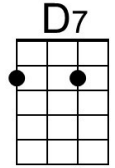

All My Loving (Paul McCartney & John Lennon, 1963) (G)

[All My Loving](#) by The Beatles (1963) (E @ 156)

Intro (Single Strum) G

(C) (G) Am D7 G Em
1. Close your eyes and I'll kiss you, to-morrow I'll miss you

C Am F | D7

Remember I'll always be true.

Am D7 G Em
And then while I'm a-way, I'll write home every day

C D7 G | G

And I'll send all my loving to you.

Am D7 G Em
2. I'll pre-tend that I'm kissing, the lips I am missing,

C Am F | D7

And hope that my dreams will come true.

Am D7 G Em
And then while I'm a-way, I'll write home every day

C D7 G | G

And I'll send all my loving to you.

Bridge

Em Ebaug G | G
All my loving, I will send to you.

Em Ebaug G | G
All my loving, darling I'll be true.

Repeat Verse 1. Repeat Bridge.

Outro

Em G
All my loving . . . All my loving, Oooooo

Em G
All my loving, I will send to you.

Bari	Am 	D7 	G 	Em 	C 	F 	Ebaug