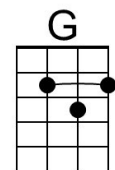

All My Loving (Paul McCartney & John Lennon, 1963) (C)

All My Loving by The Beatles (1963) (E @ 156)

Intro (Single Strum) C

(F) (C) Dm G7 C Am
 1. Close your eyes and I'll kiss you, to-morrow I'll miss you

F Dm Bb | G7

And hope that my dreams will come true.

Dm G7 C Am
 And then while I'm a-way, I'll write home every day

F G7 C | C

And I'll send all my loving to you.

Bridge

Am G#aug C | C
 All my loving, I will send to you.

All My Loving (Paul McCartney & John Lennon, 1963) (G)

[All My Loving](#) by The Beatles (1963) (E @ 156)

Intro (Single Strum) G

(C) (G) Am D7 G Em
 1. Close your eyes and I'll kiss you, to-morrow I'll miss you

Em Ebaug G | G
 All my loving, darling I'll be true.

Repeat Verse 1. Repeat Bridge.

Outro

Em G
 All my loving . . . All my loving, Oooooo

Em G
 All my loving, I will send to you.

Bari	Am 	D7 	G 	Em 	C 	F 	Ebaug
-------------	--------	--------	-------	--------	-------	-------	-----------