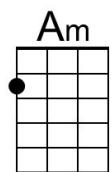

All My Loving (Paul McCartney & John Lennon, 1963) (C)

All My Loving by The Beatles (1963) (E @ 156)

Intro (Single Strum) C

(F) (C) Dm G7 C Am
1. Close your eyes and I'll kiss you, to-morrow I'll miss you

F Dm Bb | G7

Remember I'll always be true.

Dm G7 C Am
And then while I'm a-way, I'll write home every day

F G7 C | C

And I'll send all my loving to you.

Dm G7 C Am
2. I'll pre-tend that I'm kissing, the lips I am missing,

F Dm Bb | G7

And hope that my dreams will come true.

Dm G7 C Am
And then while I'm a-way, I'll write home every day

F G7 C | C

And I'll send all my loving to you.

Bridge

Am G#aug C | C
All my loving, I will send to you.

Am G#aug C | C
All my loving, darling I'll be true.

Repeat Verse 1. Repeat Bridge.

Outro

Am C
All my loving . . . All my loving, Oooooo

Am C
All my loving, I will send to you.

Bari	Dm 	G7 	C 	Am 	F 	Bb 	G#aug