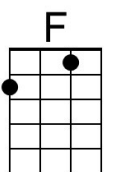

All My Loving (Paul McCartney & John Lennon, 1963) (F)

All My Loving by The Beatles (1963) (E @ 156)

Intro (Single Strum) F

(Bb) (F) Gm C7 F Dm
1. Close your eyes and I'll kiss you, to-morrow I'll miss you

Bb Gm Eb | C7

Remember I'll always be true.

Gm C7 F Dm
And then while I'm a-way, I'll write home every day

Bb C7 F | F

And I'll send all my loving to you.

Gm C7 F Dm
2. I'll pre-tend that I'm kissing, the lips I am missing,

Bb Gm Eb | C7

And hope that my dreams will come true.

Gm C7 F Dm
And then while I'm a-way, I'll write home every day

Bb C7 F | F

And I'll send all my loving to you.

Bridge

Dm C#aug F | F
All my loving, I will send to you.

Dm C#aug F | F
All my loving, darling I'll be true.

Repeat Verse 1. Repeat Bridge.

Outro

Dm F
All my loving . . . All my loving, Oooooo

Dm F
All my loving, I will send to you.

Bari	Gm 	C7 	F 	Dm 	Bb 	Eb 	C#aug