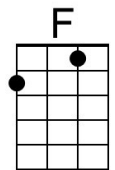

All My Loving (Paul McCartney & John Lennon, 1963) (C)

All My Loving by The Beatles (1963) (E @ 156)

Intro (Single Strum) C

(F) (C) Dm G7 C Am
 1. Close your eyes and I'll kiss you, to-morrow I'll miss you

F Dm Bb | G7

And hope that my dreams will come true.

Dm G7 C Am
 And then while I'm a-way, I'll write home every day

F G7 C | C

And I'll send all my loving to you.

Bridge

Am G#aug C | C
 All my loving, I will send to you.

C Am F | D7

And hope that my dreams will come true.

Am D7 G Em
 And then while I'm a-way, I'll write home every day

C D7 G | G

And I'll send all my loving to you.

Bridge

Em Ebaug G | G
 All my loving, I will send to you.

Em Ebaug G | G
 All my loving, darling I'll be true.

Repeat Verse 1. Repeat Bridge.

Outro

Em G
 All my loving . . . All my loving, Oooooo

Em G
 All my loving, I will send to you.

Bari	Am 	D7 	G 	Em 	C 	F 	Ebaug
-------------	--------	--------	-------	--------	-------	-------	-----------