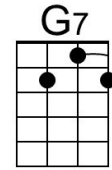

All My Loving (Paul McCartney & John Lennon, 1963) (C)

All My Loving by The Beatles (1963) (E @ 156)

Intro (Single Strum) C

(F) (C) Dm G7 C Am
 1. Close your eyes and I'll kiss you, to-morrow I'll miss you

F Dm Bb | G7

And hope that my dreams will come true.

Dm G7 C Am
 And then while I'm a-way, I'll write home every day

F G7 C | C

And I'll send all my loving to you.

Bridge

Am G#aug C | C
 All my loving, I will send to you.

Am G#aug C | C
 All my loving, darling I'll be true.

Repeat Verse 1. Repeat Bridge.

Outro

Am C
 All my loving . . . All my loving, Oooooo

Am C
 All my loving, I will send to you.

Bari	Dm 	G7 	C 	Am 	F 	Bb 	G#aug
------	--------	--------	-------	--------	-------	--------	-----------

Em Ebaug G | G
 All my loving, darling I'll be true.

Repeat Verse 1. Repeat Bridge.

Outro

Em G
 All my loving . . . All my loving, Oooooo

Em G
 All my loving, I will send to you.

Bari	Am 	D7 	G 	Em 	C 	F 	Ebaug
-------------	--------	--------	-------	--------	-------	-------	-----------