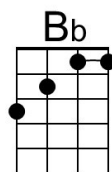

All My Loving (Paul McCartney & John Lennon, 1963) (C)

All My Loving by The Beatles (1963) (E @ 156)

Intro (Single Strum) C

(F) (C) Dm G7 C Am
 1. Close your eyes and I'll kiss you, to-morrow I'll miss you

F Dm Bb | G7

And hope that my dreams will come true.

Dm G7 C Am
 And then while I'm a-way, I'll write home every day

F G7 C | C

And I'll send all my loving to you.

Bridge

Am G#aug C | C
 All my loving, I will send to you.

Am G#aug C | C
 All my loving, darling I'll be true.

Repeat Verse 1. Repeat Bridge.

Outro

Am C
 All my loving . . . All my loving, Oooooo

Am C
 All my loving, I will send to you.

Bari	Dm 	G7 	C 	Am 	F 	Bb 	G#aug
------	--------	--------	-------	--------	-------	--------	-----------

Em Ebaug G | G
 All my loving, darling I'll be true.

Repeat Verse 1. Repeat Bridge.

Outro

Em G
 All my loving . . . All my loving, Oooooo

Em G
 All my loving, I will send to you.

Bari	Am 	D7 	G 	Em 	C 	F 	Ebaug
-------------	--------	--------	-------	--------	-------	-------	-----------