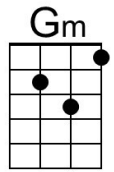

All My Loving (Paul McCartney & John Lennon, 1963) (F)

All My Loving by The Beatles (1963) (E @ 156)

Intro (Single Strum) F

(Bb) (F) Gm C7 F Dm
1. Close your eyes and I'll kiss you, to-morrow I'll miss you

Bb Gm Eb | C7

Remember I'll always be true.

Gm C7 F Dm
And then while I'm a-way, I'll write home every day

Bb C7 F | F

And I'll send all my loving to you.

Gm C7 F Dm
2. I'll pre-tend that I'm kissing, the lips I am missing,

Bb Gm Eb | C7

And hope that my dreams will come true.

Gm C7 F Dm
And then while I'm a-way, I'll write home every day

Bb C7 F | F

And I'll send all my loving to you.

Bridge

Dm C#aug F | F
All my loving, I will send to you.

Dm C#aug F | F
All my loving, darling I'll be true.

Repeat Verse 1. Repeat Bridge.

Outro

Dm F
All my loving . . . All my loving, Oooooo

Dm F
All my loving, I will send to you.

Bari	Gm 	C7 	F 	Dm 	Bb 	Eb 	C#aug