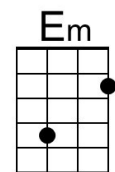

F Dm Bb | G7

And hope that my dreams will come true.

Dm G7 C Am
 And then while I'm a-way, I'll write home every day

F G7 C | C

And I'll send all my loving to you.

Bridge

Am G#aug C | C
 All my loving, I will send to you.

All My Loving (Paul McCartney & John Lennon, 1963) (G)

[All My Loving](#) by The Beatles (1963) (E @ 156)

Intro (Single Strum) G

(C) (G) Am D7 G Em
 1. Close your eyes and I'll kiss you, to-morrow I'll miss you

C Am F | D7

And hope that my dreams will come true.

Am D7 G Em
 And then while I'm a-way, I'll write home every day

C D7 G | G

And I'll send all my loving to you.

Bridge

Em Ebaug G | G
 All my loving, I will send to you.

Em Ebaug G | G
 All my loving, darling I'll be true.

Repeat Verse 1. Repeat Bridge.

Outro

Em G
 All my loving . . . All my loving, Oooooo

Em G
 All my loving, I will send to you.

Bari	Am 	D7 	G 	Em 	C 	F 	Ebaug
-------------	--------	--------	-------	--------	-------	-------	-----------