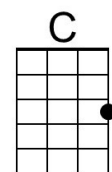

All My Loving (Paul McCartney & John Lennon, 1963) (C)

All My Loving by The Beatles (1963) (E @ 156)

Intro (Single Strum) C

(F) (C) Dm G7 C Am
 1. Close your eyes and I'll kiss you, to-morrow I'll miss you

F Dm Bb | G7

And hope that my dreams will come true.

Dm G7 C Am
 And then while I'm a-way, I'll write home every day

F G7 C | C

And I'll send all my loving to you.

Bridge

Am G#aug C | C
 All my loving, I will send to you.

Am G#aug C | C
 All my loving, darling I'll be true.

Repeat Verse 1. Repeat Bridge.

Outro

Am C
 All my loving . . . All my loving, Oooooo

Am C
 All my loving, I will send to you.

Bari	Dm 	G7 	C 	Am 	F 	Bb 	G#aug
------	--------	--------	-------	--------	-------	--------	-----------

Em Ebaug G | G
 All my loving, darling I'll be true.

Repeat Verse 1. Repeat Bridge.

Outro

Em G
 All my loving . . . All my loving, Oooooo

Em G
 All my loving, I will send to you.

Bari	Am 	D7 	G 	Em 	C 	F 	Ebaug
-------------	--------	--------	-------	--------	-------	-------	-----------