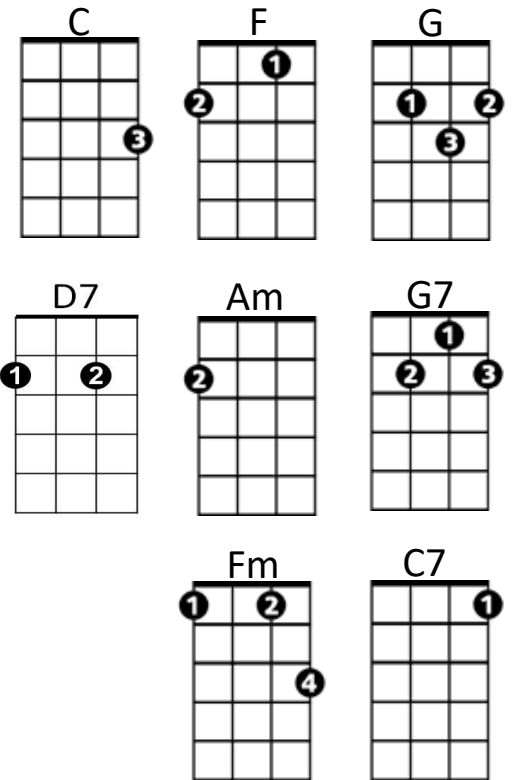

I'll Follow the Sun (John Lennon / Paul McCartney)

Intro: Last line of verse: C Am D7 G7 C

G **F** **C** **D7**
 One day you'll look to see I've gone
C **Am** **D7** **G7** **C** **F** **C**
 For tomorrow may rain so I'll follow the Sun
G **F** **C** **D7**
 Some day you'll know I was the one
C **Am** **D7** **G7** **C** **C7**
 But tomorrow may rain so I'll follow the sun.

Reprise:

F
 And now the time has come
Fm **C** **C7**
 And so my love I must go
F
 And though I lose a friend
Fm **C** **D7**
 In the end you will know, Oh -

G **F** **C** **D7**
 One day you'll find that I have gone
C **Am** **D7** **G7** **C** **F** **C**
 But tomorrow may rain so I'll follow the Sun

Solo: **G** **F** **C** **D7**

C **Am** **D7** **G7** **C** **C7**
 Yes, tomorrow may rain so I'll follow the sun.

(Reprise)

G **F** **C** **D7**
 One day you'll find that I have gone
C **Am** **D7** **G7** **C** **F** **C**
 But tomorrow may rain so I'll follow the Sun