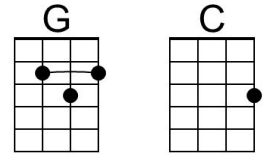

Please Please Me (Lennon & McCartney, 1963) (G)

Please Please Me by The Beatles (1963) (E @ 139)

Please Please Me by Paul McCartney (Live)

Intro (2x) | G | Bb C7 |

G C G | Bb C D7

_ Last night I said these words to my girl.

G C G | G7

_ I know you never even try girl.

C Am
Come on (come on), come on (come on)

Em C
Come on (come on), come on (come on)

G C D G | C D7
Please please me, oh yeah, like I please you.

G C G | G C D7

_ You don't need me to show the way love

G C G | G7

_ Why do I always have to say love

C Am
Come on (come on), come on (come on)

Em C
Come on (come on), come on (come on)

G C D G | C D7
Please please me, oh yeah, like I please you.

Bridge

C D7
I don't want to sound complaining, but you know there's always rain

C G G C G
In my heart (*in my heart*)

C D7 G
I do all the pleasing with you, it's so hard to reason with you

C D G | C D7
Oh yeah, why do you make me blue?

G C G | Bb C D7

_ Last night I said these words to my girl.

G C G | G7

_ I know you never even try girl

C Am
Come on (come on), come on (come on)

Em C
Come on (come on), come on (come on)

G C D G
Please please me, oh yeah, like I please you

C D G
Oh yeah, like I please you

C D G Bb | Eb D7 | G | G
Oh yeah, like I please you