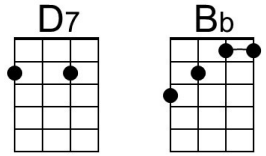

Please Please Me (Lennon & McCartney, 1963) (G)

Please Please Me by The Beatles (1963) (E @ 139)

Please Please Me by Paul McCartney (Live)

Intro (2x) | G | Bb C7 |

G C G | Bb C D7

_ Last night I said these words to my girl.

G C G | G7

_ I know you never even try girl.

C Am
Come on (come on), come on (come on)

Em C
Come on (come on), come on (come on)

G C D G | C D7
Please please me, oh yeah, like I please you.

G C G | G C D7

_ You don't need me to show the way love

G C G | G7

_ Why do I always have to say love

C Am
Come on (come on), come on (come on)

Em C
Come on (come on), come on (come on)

G C D G | C D7
Please please me, oh yeah, like I please you.

Bridge

C D7
I don't want to sound complaining, but you know there's always rain

C G G C G
In my heart (*in my heart*)

C D7 G
I do all the pleasing with you, it's so hard to reason with you

C D G | C D7
Oh yeah, why do you make me blue?

G C G | Bb C D7

_ Last night I said these words to my girl.

G C G | G7

_ I know you never even try girl

C Am
Come on (come on), come on (come on)

Em C
Come on (come on), come on (come on)

G C D G
Please please me, oh yeah, like I please you

C D G
Oh yeah, like I please you

C D G Bb | Eb D7 | G | G
Oh yeah, like I please you