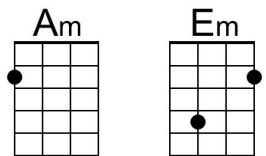

Please Please Me (Lennon & McCartney, 1963) (G)

Please Please Me by The Beatles (1963) (E @ 139)

Please Please Me by Paul McCartney (Live)

Intro (2x) | G | Bb C7 |

G C G | Bb C D7

_ Last night I said these words to my girl.

G C G | G7

_ I know you never even try girl.

C Am
Come on (come on), come on (come on)

Em C
Come on (come on), come on (come on)

G C D G | C D7
Please please me, oh yeah, like I please you.

G C G | G C D7

_ You don't need me to show the way love

G C G | G7

_ Why do I always have to say love

C Am
Come on (come on), come on (come on)

Em C
Come on (come on), come on (come on)

G C D G | C D7
Please please me, oh yeah, like I please you.

Bridge

C D7
I don't want to sound complaining, but you know there's always rain

C G G C G
In my heart (*in my heart*)

C D7 G
I do all the pleasing with you, it's so hard to reason with you

C D G | C D7
Oh yeah, why do you make me blue?

G C G | Bb C D7

_ Last night I said these words to my girl.

G C G | G7

_ I know you never even try girl

C Am
Come on (come on), come on (come on)

Em C
Come on (come on), come on (come on)

G C D G
Please please me, oh yeah, like I please you

C D G
Oh yeah, like I please you

C D G Bb | Eb D7 | G | G
Oh yeah, like I please you