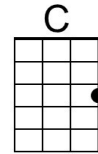

Please Please Me (Lennon-McCartney, 1963) (C)

Please Please Me by The Beatles (1963) (E @ 139)
Please Please Me by Paul McCartney (Live, No Date)

Intro (2x) | C | F G7 |

C F C | Eb F G7

_ Last night I said these words to my girl.

C F C | C7

_ I know you never even try girl.

F Dm
Come on (come on), come on (come on)

Am F
Come on (come on), come on (come on)

C F G C | F G7
Please please me, oh yeah, like I please you.