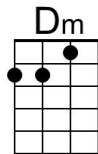

Please Please Me (Lennon-McCartney, 1963) (C)

Please Please Me by The Beatles (1963) (E @ 139)
Please Please Me by Paul McCartney (Live, No Date)

Intro (2x) | C | F G7 |

C F C | Eb F G7

_ Last night I said these words to my girl.

C F C | C7

_ I know you never even try girl.

F Dm
Come on (come on), come on (come on)

Am F
Come on (come on), come on (come on)

C F G C | F G7
Please please me, oh yeah, like I please you.