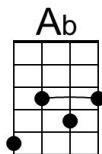

Please Please Me (Lennon-McCartney, 1963) (C)

Please Please Me by The Beatles (1963) (E @ 139)
Please Please Me by Paul McCartney (Live, No Date)

Intro (2x) | C | F G7 |

C F C | Eb F G7

_ Last night I said these words to my girl.

C F C | C7

_ I know you never even try girl.

F Dm
Come on (come on), come on (come on)

Am F
Come on (come on), come on (come on)

C F G C | F G7
Please please me, oh yeah, like I please you.