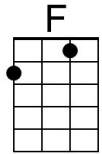

Please Please Me (Lennon-McCartney, 1963) (C)

Please Please Me by The Beatles (1963) (E @ 139)
Please Please Me by Paul McCartney (Live, No Date)

Intro (2x) | C | F G7 |

C F C | Eb F G7

_ Last night I said these words to my girl.

C F C | C7

_ I know you never even try girl.

F Dm
Come on (come on), come on (come on)

Am F
Come on (come on), come on (come on)

C F G C | F G7
Please please me, oh yeah, like I please you.