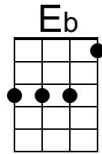

Please Please Me (Lennon-McCartney, 1963) (C)

Please Please Me by The Beatles (1963) (E @ 139)
Please Please Me by Paul McCartney (Live, No Date)

Intro (2x) | C | F G7 |

C F C | Eb F G7

_ Last night I said these words to my girl.

C F C | C7

_ I know you never even try girl.

F Dm
Come on (come on), come on (come on)

Am F
Come on (come on), come on (come on)

C F G C | F G7
Please please me, oh yeah, like I please you.