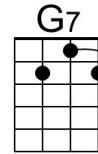

Please Please Me (Lennon-McCartney, 1963) (C)

Please Please Me by The Beatles (1963) (E @ 139)
Please Please Me by Paul McCartney (Live, No Date)

Intro (2x) | C | F G7 |

C F C | Eb F G7

_ Last night I said these words to my girl.

C F C | C7

_ I know you never even try girl.

F Dm
Come on (come on), come on (come on)

Am F
Come on (come on), come on (come on)

C F G C | F G7
Please please me, oh yeah, like I please you.