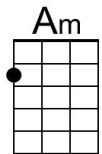

Please Please Me (Lennon-McCartney, 1963) (C)

Please Please Me by The Beatles (1963) (E @ 139)
Please Please Me by Paul McCartney (Live, No Date)

Intro (2x) | C | F G7 |

C F C | Eb F G7

_ Last night I said these words to my girl.

C F C | C7

_ I know you never even try girl.

F Dm
Come on (come on), come on (come on)

Am F
Come on (come on), come on (come on)

C F G C | F G7
Please please me, oh yeah, like I please you.