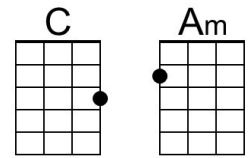

# She Loves You (John Lennon & Paul McCartney, 1963) (C)

She Loves You by The Beatles (G @ 150)

## Intro

C ↓ C ↓  
Am

She loves you, yeah, yeah, yeah. She loves you, yeah, yeah, yeah

F D7  
C | C  
She loves you, yeah, yeah, yeah.

C Am7 Em G  
You think you've lost your love, well, I saw her yester-day

## 1st Chorus

Em A7  
She loves you, yeah, yeah, yeah. She loves you, yeah, yeah, yeah

Cm D G | G  
With a love ↓ like ↓ that ↓ you know you should be glad.

G Em7 Bm D  
You know it's up to you, I think it's only fair

## 2nd Chorus

Em A7  
She loves you, yeah, yeah, yeah. She loves you, yeah, yeah, yeah

Cm D G | Em  
With a love ↓ like ↓ that ↓ you know you should be glad.