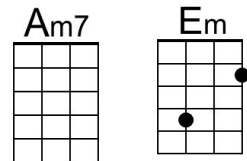

She Loves You (John Lennon & Paul McCartney, 1963) (C)

She Loves You by The Beatles (G @ 150)

Intro

C ↓ C ↓
Am

She loves you, yeah, yeah, yeah. She loves you, yeah, yeah, yeah

F D7
C | C
She loves you, yeah, yeah, yeah.

C Am7 Em G
You think you've lost your love, well, I saw her yester-day

C Am7 Em G
It's you she's thinking of, and she told me what to say. She said

Pre-chorus

C Am7 (Am7 Abm7 Gm7)
She loves you, and you know that can't be bad.

Fm G | G
Yes she loves you, and you know you should be glad

C Am7 Em G
She said you hurt her so, she almost lost her mind

C Am7 Em G
But now she said she knows, you're not the hurting kind. She said.

Pre-chorus