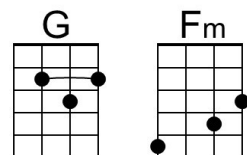

She Loves You (John Lennon & Paul McCartney, 1963) (C)

She Loves You by The Beatles (G @ 150)

Intro

C ↓ C ↓
Am

She loves you, yeah, yeah, yeah. She loves you, yeah, yeah, yeah

F D7
C | C
She loves you, yeah, yeah, yeah.

C Am7 Em G
You think you've lost your love, well, I saw her yester-day

C Am7 Em G
It's you she's thinking of, and she told me what to say. She said

Pre-chorus

C Am7 (Am7 Abm7 Gm7)
She loves you, and you know that can't be bad.

Fm G | G
Yes she loves you, and you know you should be glad

C Am7 Em G
She said you hurt her so, she almost lost her mind

C Am7 Em G
But now she said she knows, you're not the hurting kind. She said.

Pre-chorus

Pre-chorus

1st Chorus

Em A7
She loves you, yeah, yeah, yeah. She loves you, yeah, yeah, yeah

Cm D G | G
With a love ↓ like ↓ that ↓ you know you should be glad.

G Em7 Bm D
You know it's up to you, I think it's only fair