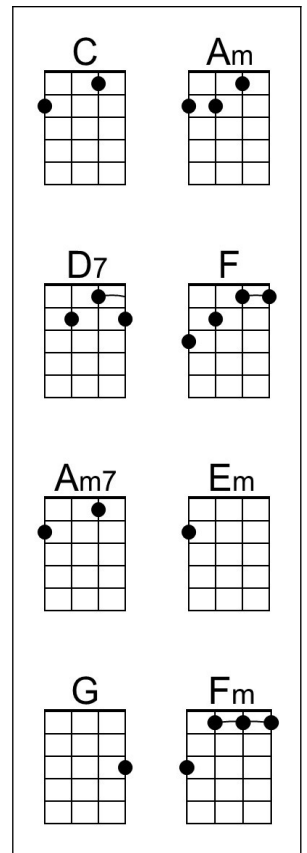

She Loves You (John Lennon & Paul McCartney, 1963) (C)

She Loves You by The Beatles (G @ 150)

Intro

C ↓ C ↓
Am

She loves you, yeah, yeah, yeah. She loves you, yeah, yeah, yeah

F D7
C | C
She loves you, yeah, yeah, yeah.

C Am7 Em G
You think you've lost your love, well, I saw her yester-day

C Am7 Em G
It's you she's thinking of, and she told me what to say. She said

Pre-chorus

C Am7 (Am7 Abm7 Gm7)
She loves you, and you know that can't be bad.

Fm G | G
Yes she loves you, and you know you should be glad

C Am7 Em G
She said you hurt her so, she almost lost her mind

C Am7 Em G
But now she said she knows, you're not the hurting kind. She said.

Pre-chorus

1st Chorus

Am D7
She loves you, yeah, yeah, yeah. She loves you, yeah, yeah, yeah

Fm G C | C
With a love ↓ like ↓ that ↓ you know you should be glad

C Am7 Em G
You know it's up to you, I think it's only fair

C Am7 Em G
Pride can hurt you too, a-pologize to her. Because, Pre-chorus

2nd Chorus

Am D7
She loves you, yeah, yeah, yeah. She loves you, yeah, yeah, yeah

Fm G C | Am
With a love ↓ like ↓ that ↓ you know you should be glad.

Outro

Fm G C | Am
With a love ↓ like ↓ that ↓ you know you should be glad.

Fm G7 C | C
With a love ↓ like ↓ that ↓ you know you should be _ glad.

Am F C
_ Yeah yeah yeah. Yeah yeah yeah. _ Yeah!