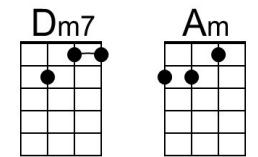

C Am7 Em G
You think you've lost your love, well, I saw her yester-day

C Am7 Em G
It's you she's thinking of, and she told me what to say. She said

Pre-chorus

C Am7 (Am7 Abm7 Gm7)
She loves you, and you know that can't be bad.

Outro

Fm G C | Am
With a love ↓ like ↓ that ↓ you know you should be glad.

Fm G7 C | C
With a love ↓ like ↓ that ↓ you know you should be _ glad.

Am F C
_ Yeah yeah yeah. Yeah yeah yeah. _ Yeah!

She Loves You (John Lennon & Paul McCartney, 1963) (F)

She Loves You by The Beatles (G @ 150)

Intro

F ↓ F ↓
Dm

She loves you, yeah, yeah, yeah. She loves you, yeah, yeah, yeah

Bb F | F
She loves you, yeah, yeah, yeah.

F Dm7 Am C
You think you've lost your love, well, I saw her yester-day

F Dm7 Am C
It's you she's thinking of, and she told me what to say. She said

Pre-chorus

F Dm7 (Dm7 Dbm7 Cm7)
She loves you, and you know that can't be bad.

Bbm C | C
Yes she loves you, and you know you should be glad