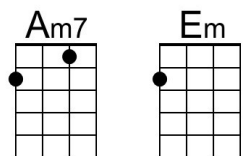

2nd Chorus

Am D7
She loves you, yeah, yeah, yeah. She loves you, yeah, yeah, yeah

Fm G C | Am
With a love ↓ like ↓ that ↓ you know you should be glad.