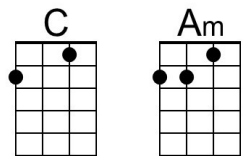

She Loves You (John Lennon & Paul McCartney, 1963) (C)

She Loves You by The Beatles (G @ 150)

Intro

C ↓ C ↓
Am

She loves you, yeah, yeah, yeah. She loves you, yeah, yeah, yeah

F D7
C | C
She loves you, yeah, yeah, yeah.

C Am7 Em G
You think you've lost your love, well, I saw her yester-day

C Am7 Em G
It's you she's thinking of, and she told me what to say. She said

Pre-chorus

C Am7 (Am7 Abm7 Gm7)
She loves you, and you know that can't be bad.

Fm G | G
Yes she loves you, and you know you should be glad

C Am7 Em G
She said you hurt her so, she almost lost her mind

C Am7 Em G
But now she said she knows, you're not the hurting kind. She said.

Pre-chorus

1st Chorus

Am D7
She loves you, yeah, yeah, yeah. She loves you, yeah, yeah, yeah

Fm G C | C
With a love ↓ like ↓ that ↓ you know you should be glad

C Am7 Em G
You know it's up to you, I think it's only fair

C Am7 Em G
Pride can hurt you too, a-pologize to her. Because, Pre-chorus

2nd Chorus

Am D7
She loves you, yeah, yeah, yeah. She loves you, yeah, yeah, yeah

Fm G C | Am
With a love ↓ like ↓ that ↓ you know you should be glad.

Outro

Fm G C | Am
With a love ↓ like ↓ that ↓ you know you should be glad.

Fm G7 C | C
With a love ↓ like ↓ that ↓ you know you should be _ glad.

Am F C
_ Yeah yeah yeah. Yeah yeah yeah. _ Yeah!