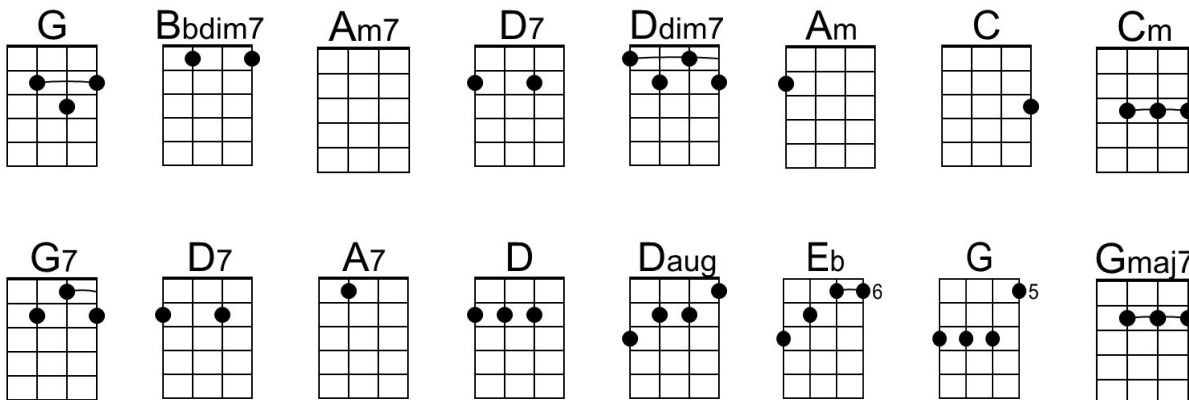

C Ebdim7 Dm7 G7 C Dm7 | G7
No I never saw them at all, 'til there was you.

C Gdim7 Dm Dm7 F - Fm
There were birds in the sky, but I never saw them winging

C Ebdim7 Dm7 G7 C Dm7 | C7
No I never saw them at all, 'til there was you.

G Bbdim7 Am7 D7 G Am7 | D7
No I never saw them at all, 'til there was you.

G Ddim7 Am Am7 C - Cm
There were birds in the sky, but I never saw them winging

G Bbdim7 Am7 D7 G Am7 | G7
No I never saw them at all, 'til there was you.

Bridge

C Cm G E7
Then there was music and wonderful roses, they tell me,
Am A7 D Daug
In sweet fragrant meadows of dawn, . . . and dew.

G Ddim7 Am Am7 C - Cm
There was love all a-round, but I never heard it singing

G Bbdim7 Am7 D7 G
No I never heard it at all 'til there was you.

Instrumental Verse. Repeat from Bridge.

Outro

D7 G Eb | G Gmaj7 ↓
'Til there was you.

Till There Was You (Meredith Willson, 1950) (G) – DGBE