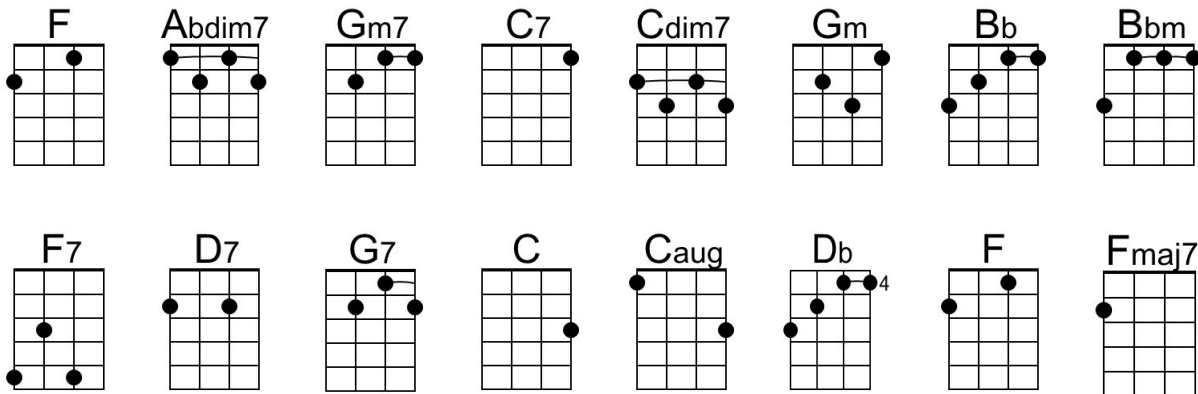

C Ebdim7 Dm7 G7 C Dm7 | G7
No I never saw them at all, 'til there was you.

C Gdim7 Dm Dm7 F - Fm
There were birds in the sky, but I never saw them winging

C Ebdim7 Dm7 G7 C Dm7 | C7
No I never saw them at all, 'til there was you.

From the 1957 Broadway musical & 1962 movie, "The Music Man"

Till There Was You by The Beatles (1963) (F @ 122)

Intro F | Abdim7 | Gm7 | C7

F Cdim7 Gm Gm7 Bb - Bbm
There were bells on a hill, but I never heard them ringing
F Abdim7 Gm7 C7 F Gm7 | C7
No I never saw them at all, 'til there was you.

F Cdim7 Gm Gm7 Bb - Bbm
There were birds in the sky, but I never saw them winging
F Abdim7 Gm7 C7 F Gm7 | F7
No I never saw them at all, 'til there was you.

Bridge

Bb Bbm F D7
Then there was music and wonderful roses, they tell me,
Gm G7 C Caug
In sweet fragrant meadows of dawn, . . . and dew.

F Cdim7 Gm Gm7 Bb - Bbm
There was love all a-round, but I never heard it singing
F Abdim7 Gm7 C7 F
No I never heard it at all 'til there was you.

Instrumental Verse. Repeat from Bridge.

Outro

C7 F Db | F Fmaj7 ↓
'Til there was you.