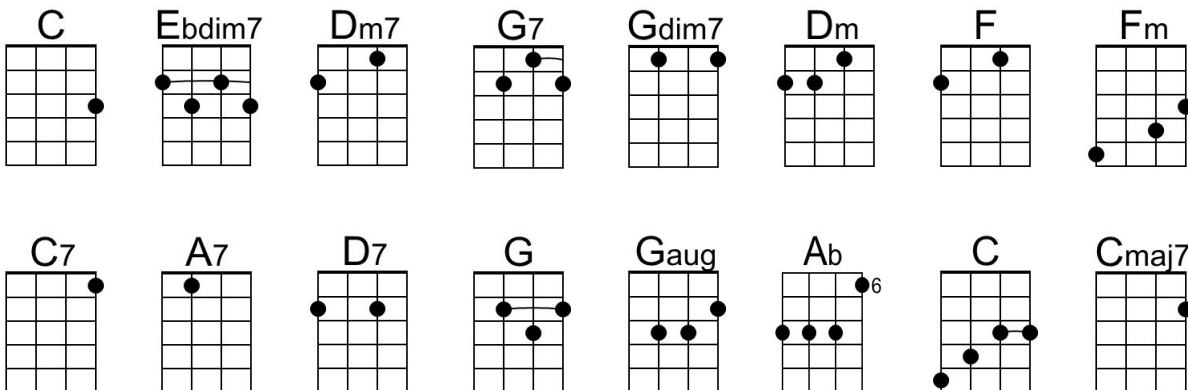

C Ebdim7 Dm7 G7 C Dm7 | G7
No I never saw them at all, 'til there was you.

C Gdim7 Dm Dm7 F - Fm
There were birds in the sky, but I never saw them winging

C Ebdim7 Dm7 G7 C Dm7 | C7
No I never saw them at all, 'til there was you.

Bridge

F Fm C A7
Then there was music and wonderful roses, they tell me,
Dm D7 G Gaug
In sweet fragrant meadows of dawn, . . . and dew.

C Gdim7 Dm Dm7 F - Fm
There was love all a-round, but I never heard it singing

C Ebdim7 Dm7 G7 C
No I never heard it at all 'til there was you.

Instrumental Verse. Repeat from Bridge.

Outro

G7 C Ab | C Cmaj7 ↓
'Til there was you.

Till There Was You (Meredith Willson, 1950) (C) – DGBE