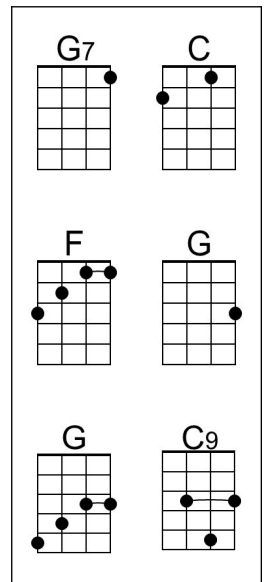

# Twist and Shout (Phil Medley and Bert Berns, 1961) (C)

Twist and Shout by The Beatles (1963) (D @ 125)

Twist & Shout by The Beatles (The Ed Sullivan Show Feb. 23, 1964)

**Intro** G7↓ | C C F G7 | G7 | C C F G7 | G7

## Refrain One

Well shake it up baby now ( *shake it up baby* )

Twist and shout ( *twist and shout* )

C'mon c'mon, c'mon, c'mon baby now ( *c'mon baby* )

C'mon and work it on out ( *work it on out oooo* )

## Verse Two

You know you twist it little girl ( *twist little girl* )

You know you twist so fine ( *twist so fine* )

C'mon and twist a little closer now ( *twist a little closer* )

And let me know that you're mine ( *let me know you're mine - oooo* )