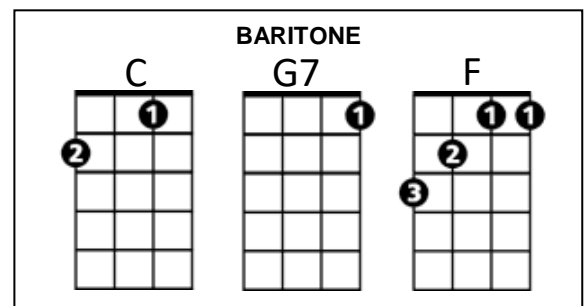

Day, me say day, me say day, me say day-oh

Daylight come an' me wan' go home

C

Work all night on a drink a' rum,

G7 C

Daylight come an' me wan' go home

Stack banana til the mornin' come,

G7 C

Daylight come an' me wan' go home

C

G7

Come, mister tally man, tally me banana,

C G7 C

Daylight come an' me wan' go home

C G7

Come mister tally man tally me banana,

C G7 C

Daylight come an' me wan' go home

C

Lift six foot, seven foot, eight foot bunch!

G7 C

Daylight come an' me wan' go home

Six foot, seven foot, eight foot bunch!

G7 C

Daylight come an' me wan' go home

C

G7

C

Day, me say day-ay-ay-oh,

G7 C

Daylight come an' me wan' go home

G7 F C

Day, me say day, me say day, me say day-oh

G7 C

Daylight come an' me wan' go home

C

A beautiful bunch of ripe bananas

G7 C

Daylight come an' me wan' go home

Hide de deadly black tarantula

G7 C

Daylight come an' me wan' go home

C

Lift six foot, seven foot, eight foot bunch!

G7 C

Daylight come an' me wan' go home

Six foot, seven foot, eight foot bunch!

G7 C

Daylight come an' me wan' go home

C

G7

C

Day, me say day-ay-ay-oh,

G7 C

Daylight come an' me wan' go home

G7 F C

Day, me say day, me say day, me say day-oh

G7 C

Daylight come an' me wan' go home

C

G7

Come, mister tally man, tally me banana,

C G7 C

Daylight come an' me wan' go home

C G7

Come mister tally man tally me banana,

C G7 C

Daylight come an' me wan' go home

C

G7

C

Day, me say day-ay-ay-oh,

G7 C

Daylight come an' me wan' go home

G7 F C

Day, me say day, me say day, me say day-oh

(slowly) G7 C

Daylight come an' me wan' go home