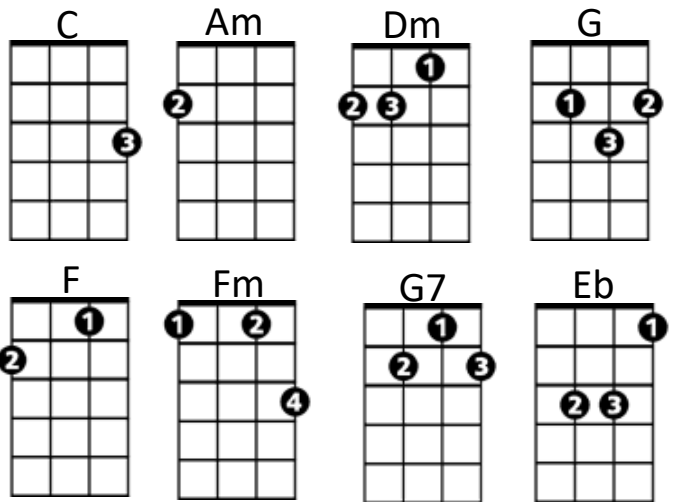

It's the Most Wonderful Time of the Year (Eddie Pola / George Wyle) Key C

C Am Dm G C
It's the most wonderful time of the year
Dm G

With the kids jingle bell-ing

C Am F
And everyone telling you "Be of good cheer" -

C Am Dm G C
It's the most wonderful time of the year

C Am Dm G C
It's the hap-happiest sea - son of all
Dm G

With those holiday greetings

C Am
And gay happy meetings

F
When friends come to call -

C Am Dm G C
It's the hap-happiest sea-son of all

Chorus:

Fm
There'll be parties for hosting,

C Am
Marshmallows for toasting

Dm G C
And caroling out in the snow

Fm
There'll be scary ghost stories,

Eb
And tales of the glories

Fm G G7
Of Christmases long, long ago

C Am Dm G C
It's the most wonderful time of the year
Dm G

There'll be much mistletoe-ing

C Am
And hearts will be glowing

F
When loved ones are near -

C Am Dm G C
It's the most wonderful time of the year

(Chorus)

C Am Dm G C
It's the most wonderful time of the year
Dm G

There'll be much mistletoe-ing

C Am
And hearts will be glowing

F
When loved ones are near

C Am Dm
It's the most wonderful time -

C Am Dm
Yes, it's the most wonderful time -

C Am Dm G C
It's the most wonderful time ---- of the year