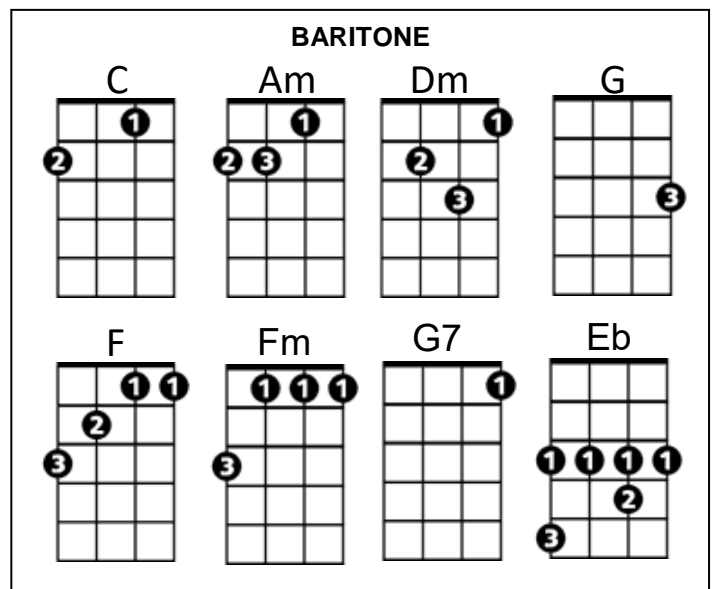

It's the Most Wonderful Time of the Year (Eddie Pola / George Wyle) Key C

C Am Dm G C
It's the most wonderful time of the year
Dm G

With the kids jingle bell-ing

C Am F
And everyone telling you "Be of good cheer" -

C Am Dm G C
It's the most wonderful time of the year

C Am Dm G C
It's the hap-happiest sea - son of all
Dm G

With those holiday greetings

C Am
And gay happy meetings

F
When friends come to call -

C Am Dm G C
It's the hap-happiest sea-son of all

Chorus:

Fm
There'll be parties for hosting,

C Am
Marshmallows for toasting

Dm G C
And caroling out in the snow

Fm
There'll be scary ghost stories,

Eb
And tales of the glories

Fm G G7
Of Christmases long, long ago

C Am Dm G C
It's the most wonderful time of the year
Dm G

There'll be much mistletoe-ing

C Am
And hearts will be glowing

F
When loved ones are near -

C Am Dm G C
It's the most wonderful time of the year

(Chorus)

C Am Dm G C
It's the most wonderful time of the year
Dm G

There'll be much mistletoe-ing

C Am
And hearts will be glowing

F
When loved ones are near

C Am Dm
It's the most wonderful time -

C Am Dm
Yes, it's the most wonderful time -

C Am Dm G C
It's the most wonderful time ---- of the year