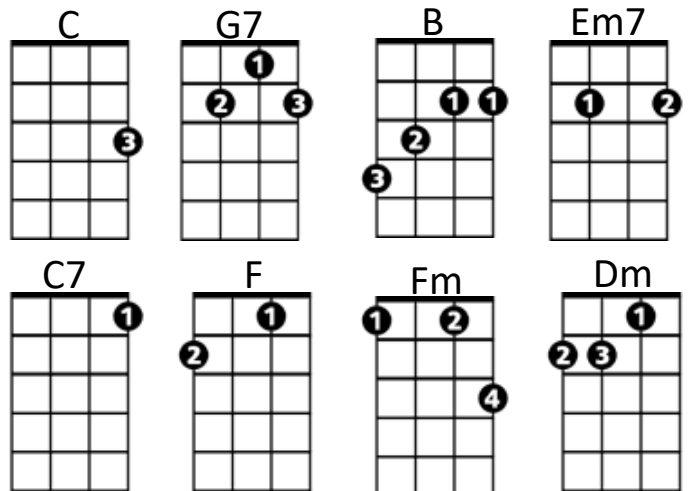

**C G7**  
And may your spirits be brighter than the lights on  
**C**  
your Christmas tree \*

**C G7**  
And may your heart be lighter than the angel on  
**C**  
top of the tree

**C G7 C B ----- C**  
Happy Holidays, Willie and me