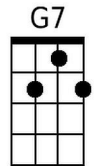

Christmas Times a-Comin' (Benjamin "Tex" Logan, 1951) (C) (Charles de Lint version)

Intro: Strum in on C

C **G7**
 Christmas time's a-comin', Christmas time's a-comin'
C **G7** **C**
 Christmas time's a-comin' and I know I'm goin' home

C **G7**
 Holly's in the window home where the wind blows
C **G7** **C**
 Can't walk for runnin', Christmas time's a-comin'

Chorus

C **F**
 Can't you hear them bells ringin', ringin' joy to all, hear them singin'
C **G7** **C**
 When it's snowin', I'll be goin' back to my country home.
C **G7**
 Christmas time's a-comin', Christmas time's a-comin',
C **G7** **C**
 Christmas time's a-comin', and I know I'm goin' home.

G **D7**
 Holly's in the window home where the wind blows
G **D7** **G**
 Can't walk for runnin', Christmas time's a-comin'

Chorus

G **C**
 Can't you hear them bells ringin', ringin' joy to all, hear them singin'
G **D7** **G**
 When it's snowin', I'll be goin' back to my country home.
G **D7**
 Christmas time's a-comin', Christmas time's a-comin',
G **D7** **G**
 Christmas time's a-comin', and I know I'm goin' home.

G **D7**
 Snow flake's a-fallin', my old home's a-callin',
G **D7** **G**
 Tall pine's a-hummin', Christmas time's a-comin'. **Chorus**

G **C**
 Can't you hear them bells ringin', ringin' joy to all, hear them singin',
G **D7** **G**
 When it's snowin', I'll be goin' back to my country home.
G **D7**
 Christmas time's a-comin', Christmas time's a-comin',
C **G7** **C**↓
 Christmas time's a-comin', and I know I'm goin' home.