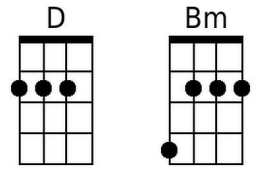

Sleigh Ride (D)

Music by Leroy Anderson (1948) & Words by Mitchell Parish (1950)

4 Measure Introduction: D | Bm | Em | A7 |

A7   **D**   **Em**   **D - Em**
Just hear those sleigh bells jing-a-ling, Ring ting ting-a-ling too.

D   **Em**   **D - Em**
Come on it's lovely weather for a sleigh ride together with you.

D   **Em**   **D - Em**
Out-side the snow is falling and friends are calling 'you hoo!'

D   **Em**   **D - A7**
Come on it's lovely weather for a sleigh ride to-gether with you.

D   **Em**   **D - Em**
Our cheeks are nice and rosy and comfy cozy are we.

D   **Em**   **D - Em**
We're snuggled up together like two birds of a feather would be.

D   **Em**   **D - Em**
Let's take that road before us and sing a chorus or two.

D   **Em**   **D - A7**
Come on it's lovely weather for a sleigh ride together with you.

2nd time through, repeat last line 3x.
Outro with D | Bm | Em | A7 | D (Hold)

DΔ7   **D6**
There's a birthday party at the home of farmer Grey

DΔ7   **D6**
It'll be the perfect ending of a perfect day

D   **Em**   **D F#7 Bm**
We'll be singing the songs we love to sing with-out a single stop

F#7   **F#m A7**
At the fireplace while we watch the chestnuts pop. Pop! Pop! Pop!

DΔ7   **D6**
There's a happy feeling nothing in this world can buy,

DΔ7   **D6**
When they pass around the cider and the pumpkin pie.

D   **Em**   **D F#7 Bm**
It'll nearly be like a picture print by Curri - er & Ives.

A   **A7**
These wonderful things are the things we re-mem-ber all through our lives.

Repeat From Beginning