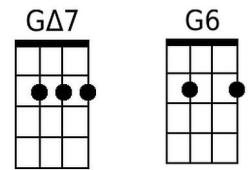

G   **Am**   **G - D7**
Come on it's lovely weather for a sleigh ride together with you.

G   **Am**   **G - Am**
Our cheeks are nice and rosy and comfy cozy are we.

G   **Am**   **G - Am**
We're snuggled up together like two birds of a feather would be.