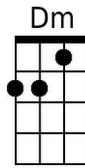

Sleigh Ride (C)

Music by Leroy Anderson (1948) & Words by Mitchell Parish (1950)

4 Measure Introduction: C | Am | Dm | G7 |

G7 **C** **Dm** **C - Dm**
Just hear those sleigh bells jing-a-ling, Ring ting ting-a-ling too.

C **Dm** **C - Dm**
Come on it's lovely weather for a sleigh ride together with you.

C **Dm** **C - Dm**
Outside the snow is falling and friends are calling 'you hoo!'

C **Dm** **C - G7**
Come on it's lovely weather for a sleigh ride to-gether with you.