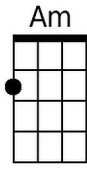

Sleigh Ride (C)

Music by Leroy Anderson (1948) & Words by Mitchell Parish (1950)

4 Measure Introduction: C | Am | Dm | G7 |

G7 **C** **Dm** **C - Dm**
Just hear those sleigh bells jing-a-ling, Ring ting ting-a-ling too.

C **Dm** **C - Dm**
Come on it's lovely weather for a sleigh ride together with you.

C **Dm** **C - Dm**
Outside the snow is falling and friends are calling 'you hoo!'

C **Dm** **C - G7**
Come on it's lovely weather for a sleigh ride to-gether with you.