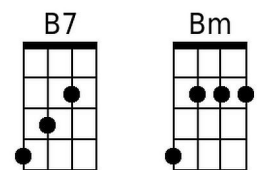

G   **Am**   **G - Am**
Let's take that road before us and sing a chorus or two.

G   **Am**   **G - D7**
Come on it's lovely weather for a sleigh ride together with you.