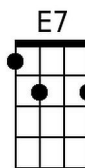

C   **Dm**   **C - Dm**
We're snuggled up together like two birds of a feather would be.

C   **Dm**   **C - Dm**
Let's take that road before us and sing a chorus or two.