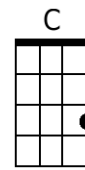

Sleigh Ride (C)

Music by Leroy Anderson (1948) & Words by Mitchell Parish (1950)

4 Measure Introduction: C | Am | Dm | G7 |

G7 **C** **Dm** **C - Dm**
Just hear those sleigh bells jing-a-ling, Ring ting ting-a-ling too.

C **Dm** **C - Dm**
Come on it's lovely weather for a sleigh ride together with you.

C **Dm** **C - Dm**
Outside the snow is falling and friends are calling 'you hoo!'

C **Dm** **C - G7**
Come on it's lovely weather for a sleigh ride to-gether with you.