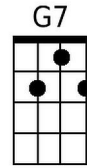

Sleigh Ride (C)

Music by Leroy Anderson (1948) & Words by Mitchell Parish (1950)

4 Measure Introduction: C | Am | Dm | G7 |

G7 **C** **Dm** **C - Dm**
Just hear those sleigh bells jing-a-ling, Ring ting ting-a-ling too.

C **Dm** **C - Dm**
Come on it's lovely weather for a sleigh ride together with you.

C **Dm** **C - Dm**
Outside the snow is falling and friends are calling 'you hoo!'

C **Dm** **C - G7**
Come on it's lovely weather for a sleigh ride to-gether with you.