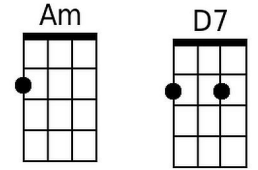

Music by Leroy Anderson (1948) & Words by Mitchell Parish (1950)

4 Measure Introduction: G | Em | Am | D7 |

D7 **G** **Am** **G - Am**
Just hear those sleigh bells jing-a-ling, Ring ting ting-a-ling too.

G **Am** **G - Am**
Come on it's lovely weather for a sleigh ride together with you.

G **Am** **G - Am**
Out-side the snow is falling and friends are calling 'you hoo!'

G **Am** **G - D7**
Come on it's lovely weather for a sleigh ride together with you.