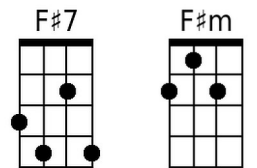

Sleigh Ride (D)

Music by Leroy Anderson (1948) & Words by Mitchell Parish (1950)

4 Measure Introduction: D | Bm | Em | A7 |

A7   **D**   **Em**   **D - Em**
Just hear those sleigh bells jing-a-ling, Ring ting ting-a-ling too.

D   **Em**   **D - Em**
Come on it's lovely weather for a sleigh ride together with you.

D   **Em**   **D - Em**
Out-side the snow is falling and friends are calling 'you hoo!'

D   **Em**   **D - A7**
Come on it's lovely weather for a sleigh ride to-gether with you.

D   **Em**   **D - Em**
Our cheeks are nice and rosy and comfy cozy are we.

D   **Em**   **D - Em**
We're snuggled up together like two birds of a feather would be.

D   **Em**   **D - Em**
Let's take that road before us and sing a chorus or two.

D   **Em**   **D - A7**
Come on it's lovely weather for a sleigh ride together with you.

2nd time through, repeat last line 3x.
Outro with D | Bm | Em | A7 | D (Hold)

DΔ7   **D6**
There's a birthday party at the home of farmer Grey

DΔ7   **D6**
It'll be the perfect ending of a perfect day

D   **Em**   **D F#7 Bm**
We'll be singing the songs we love to sing with-out a single stop

F#7   **F#m A7**
At the fireplace while we watch the chestnuts pop. Pop! Pop! Pop!

DΔ7   **D6**
There's a happy feeling nothing in this world can buy,

DΔ7   **D6**
When they pass around the cider and the pumpkin pie.

D   **Em**   **D F#7 Bm**
It'll nearly be like a picture print by Curri - er & Ives.

A   **A7**
These wonderful things are the things we re-mem-ber all through our lives.

Repeat From Beginning