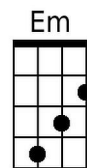

C   **Dm**   **C - Dm**
We're snuggled up together like two birds of a feather would be.

C   **Dm**   **C - Dm**
Let's take that road before us and sing a chorus or two.