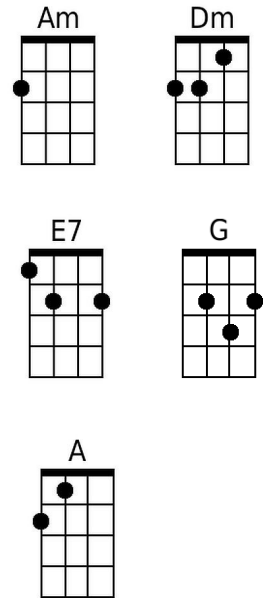

The Coventry Carol (Am)

Words Attributed to Robert Croo, 1534; English Melody, 1591 ($\frac{3}{4}$ Time)

Intro: Strum in on Am

Am   **Dm E7**   **Am**   **Dm E7**   **Am**
1. Lullay, Thou little tiny Child, By, by, lul - ly, lul - lay.

G   **Dm E7**   **Am**   **Dm**   **A**
Lul- lay, Thou lit- tle tiny Child. By, by, lul - ly, lul-lay.

Am   **Dm**   **E7 Am**   **Dm**   **E7**   **Am**
2. O sisters, too, how may we do, For to pre-serve this day;

G   **Dm**   **E7 Am**   **Dm**   **A**
This poor Young-ling for whom we sing, By, by, lul-ly, lul-lay.

Am   **Dm**   **E7 Am**   **Dm**   **E7 Am**
3. Herod the King, in his rag-ing, Charged he hath this day;

G   **Dm**   **E7 Am**   **Dm**   **A**
His men of might, in his own sight, All children young, to slay.

Am   **Dm**   **E7**   **Am**   **Dm**   **E7**   **Am**
4. Then woe is me, poor Child, for Thee, And ever mourn and say;

G   **Dm**   **E7 Am**   **Dm**   **A**
For Thy part-ing, nor say, nor sing, By, by, lul - ly, lul-lay.