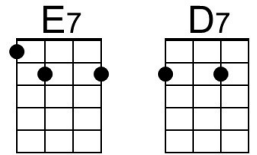

Intro: (Last line of verse) C ↓ ↓ | F | C A7 | F G7 | C G7 |

C F C
Frosty the Snow Man was a jolly happy soul
F C A7 G7 C - G7
With a corn-cob pipe and a button nose and two eyes made out of coal.

C F C
Frosty the Snow Man is a fairy tale they say
F C A7 F G7 C - C7
He was made of snow but the children know how he came to life one day.

F C F G7 C
There must have been some magic in that old silk hat they found,
G G7 Am D7 G - G7
For when they put it on his head he be-gan to dance a-round.

C F C
Frosty the Snow Man was alive as he could be,
F C A7 F G7 C
And the children say he could laugh and play, just the same as you and me.

Chorus

C G7
Thumpety thump thump, thumpety thump thump, look at Frosty go.
C
Thumpety thump thump, thumpety thump thump, over the hills of snow

C F C
Frosty the Snow Man knew the sun was hot that day,
F C A7 G7 C - G7
So he said, "Let's run and we'll have some fun, now be-fore I melt a-way."

2/2 Time – 175 BPM

Intro: (Last line of verse) G ↓ ↓ | C | G E7 | C D7 | G D7 |

G C G
 Frosty the Snow Man was a jolly happy soul
 C G E7 D7 G - D7
 With a corn-cob pipe and a button nose and two eyes made out of coal.
 G C G
 Frosty the Snow Man is a fairy tale they say
 C G E7 C D7 G - G7
 He was made of snow but the children know how he came to life one day.
 C G C D7 G
 There must have been some magic in that old silk hat they found,
 D D7 Em A7 D - D7
 For when they put it on his head he be-gan to dance a-round.
 G C G
 Frosty the Snow Man was alive as he could be,
 C G E7 C D7 G
 And the children say he could laugh and play, just the same as you and me.