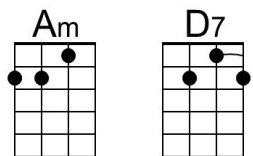

Frosty the Snowman

(Steve Nelson & Jack Rollins, 1950) – [Frosty the Snowman](#) by Jimmy Durante (1950) (C)
[Frosty the Snowman](#) by Gene Autry and the Cass County Boys (1950) (Ab)

2/2 Time – 175 BPM

Intro: (Last line of verse) C ↓ ↓ | F | C A7 | F G7 | C G7 |

C F C
Frosty the Snow Man was a jolly happy soul
F C A7 G7 C - G7
With a corn-cob pipe and a button nose and two eyes made out of coal.

C F C
Frosty the Snow Man is a fairy tale they say
F C A7 F G7 C - C7
He was made of snow but the children know how he came to life one day.

F C F G7 C
There must have been some magic in that old silk hat they found,
G G7 Am D7 G - G7
For when they put it on his head he be-gan to dance a-round.

C F C
Frosty the Snow Man was alive as he could be,
F C A7 F G7 C
And the children say he could laugh and play, just the same as you and me.

Chorus

C G7
Thumpety thump thump, thumpety thump thump, look at Frosty go.
C
Thumpety thump thump, thumpety thump thump, over the hills of snow

C F C
Frosty the Snow Man knew the sun was hot that day,
F C A7 G7 C - G7
So he said, "Let's run and we'll have some fun, now be-fore I melt a-way."

C F C
Down to the village with a broomstick in his hand,
F C A7 F G7 C-C7
Running here and there all a-round the square, saying "Catch me if you can!"

F C F G7 C
He led them down the streets of town right to the traffic cop,
G G7 Am D7 G - G7
And he only paused a moment when he heard him holler, "Stop!"

C F C
Frosty the Snow Man had to hurry on his way,
F C A7 F G7 C
But he waved good-bye saying, "Don't you cry, I'll be back a-gain some-day."

Outro: Chorus

Baritone