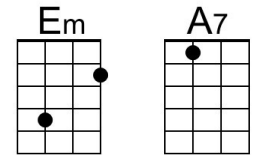

Intro: (Last line of verse) C ↓ ↓ | F | C A7 | F G7 | C G7 |

C F C
Frosty the Snow Man was a jolly happy soul
F C A7 G7 C - G7
With a corn-cob pipe and a button nose and two eyes made out of coal.

C F C
Frosty the Snow Man is a fairy tale they say
F C A7 F G7 C - C7
He was made of snow but the children know how he came to life one day.

F C F G7 C
There must have been some magic in that old silk hat they found,
G G7 Am D7 G - G7
For when they put it on his head he be-gan to dance a-round.

C F C
Frosty the Snow Man was alive as he could be,
F C A7 F G7 C
And the children say he could laugh and play, just the same as you and me.

Chorus

C G7
Thumpety thump thump, thumpety thump thump, look at Frosty go.
C
Thumpety thump thump, thumpety thump thump, over the hills of snow

C F C
Frosty the Snow Man knew the sun was hot that day,
F C A7 G7 C - G7
So he said, "Let's run and we'll have some fun, now be-fore I melt a-way."

2/2 Time – 175 BPM

Intro: (Last line of verse) G ↓ ↓ | C | G E7 | C D7 | G D7 |

G C G
 Frosty the Snow Man was a jolly happy soul
 C G E7 D7 G - D7
 With a corn-cob pipe and a button nose and two eyes made out of coal.
 G C G
 Frosty the Snow Man is a fairy tale they say
 C G E7 C D7 G - G7
 He was made of snow but the children know how he came to life one day.
 C G C D7 G
 There must have been some magic in that old silk hat they found,
 D D7 Em A7 D - D7
 For when they put it on his head he be-gan to dance a-round.
 G C G
 Frosty the Snow Man was alive as he could be,
 C G E7 C D7 G
 And the children say he could laugh and play, just the same as you and me.