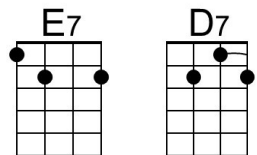

Chorus

G D7
Thumpety thump thump, thumpety thump thump, look at Frosty go.
G
Thumpety thump thump, thumpety thump thump, over the hills of snow

Baritone

G C G
Frosty the Snow Man knew the sun was hot that day,
C G E7 D7 G -
D7
So he said, "Let's run and we'll have some fun, now be-fore I melt a-way."
G C G
Down to the village with a broomstick in his hand,
C G E7 C D7 G-G7
Running here and there all a-round the square, saying "Catch me if you can!"
C G C D7 G
He led them down the streets of town right to the traffic cop,
D D7 Em A7 D - D7
And he only paused a moment when he heard him holler, "Stop!"
G C G
Frosty the Snow Man had to hurry on his way,
C G E7 C D7 G
But he waved good-bye saying, "Don't you cry, I'll be back a-gain some-day."