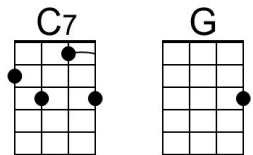

Frosty the Snowman

(Steve Nelson & Jack Rollins, 1950) – [Frosty the Snowman](#) by Jimmy Durante (1950) (C)
[Frosty the Snowman](#) by Gene Autry and the Cass County Boys (1950) (Ab)

2/2 Time – 175 BPM

Intro: (Last line of verse) C ↓ ↓ | F | C A7 | F G7 | C G7 |

C F C
Frosty the Snow Man was a jolly happy soul
F C A7 G7 C - G7
With a corn-cob pipe and a button nose and two eyes made out of coal.

C F C
Frosty the Snow Man is a fairy tale they say
F C A7 F G7 C - C7
He was made of snow but the children know how he came to life one day.

F C F G7 C
There must have been some magic in that old silk hat they found,
G G7 Am D7 G - G7
For when they put it on his head he be-gan to dance a-round.

C F C
Frosty the Snow Man was alive as he could be,
F C A7 F G7 C
And the children say he could laugh and play, just the same as you and me.

Chorus

C G7
Thumpety thump thump, thumpety thump thump, look at Frosty go.
C
Thumpety thump thump, thumpety thump thump, over the hills of snow

C F C
Frosty the Snow Man knew the sun was hot that day,
F C A7 G7 C - G7
So he said, "Let's run and we'll have some fun, now be-fore I melt a-way."

C F C
Down to the village with a broomstick in his hand,
F C A7 F G7 C-C7
Running here and there all a-round the square, saying "Catch me if you can!"

F C F G7 C
He led them down the streets of town right to the traffic cop,
G G7 Am D7 G - G7
And he only paused a moment when he heard him holler, "Stop!"

C F C
Frosty the Snow Man had to hurry on his way,
F C A7 F G7 C
But he waved good-bye saying, "Don't you cry, I'll be back a-gain some-day."

Outro: Chorus

Baritone