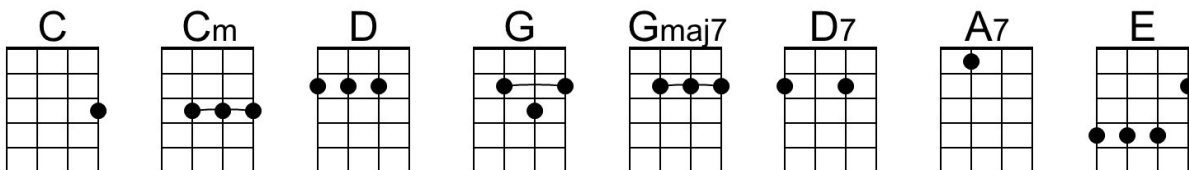

Jingle Bell Rock

(Jim Beal & Jim Boothe, ca. 1957) – [Jingle Bell Rock](#) by Bobby Helms (1957)

Intro (Five Measures) C | Cm | C | D | G

G **Gmaj7** **G** **Gmaj7** **G** **Gmaj7** **C** **D7**
Jingle bell, jingle bell, jingle bell rock, Jingle bells swing and jingle bells ring,
D **D7** **D** **D7** **A7** **D7**
Snowing and blowing up bushels of fun, now the jingle hop has begun.

G **Gmaj7** **G** **Gmaj7** **G** **Gmaj7** **C** **D7**
Jingle bell, jingle bell, jingle bell rock, Jingle bells chime in jingle bell time,
D **D7** **D** **D7** **A7** **D7** **G** **G7**
Dancing and prancing in Jingle Bell Square ___ in the frosty air.

Bridge

C **Cm** **G** **G7**
What a bright time, it's the right time to rock the night away,
A **A7** **D** **D7** **D** **D7**
Jingle bell time is a swell time - - - to go riding in a one-horse sleigh.

G **Gmaj7** **G** **Gmaj7** **G** **Gmaj7** **E**
1. Giddy-up jingle horse, pick up your feet, jingle a-round the clock,
F **Cm** **C** **D** **G** **D7**
Mix and a-mingle in the jingling beat, _ that's the jingle bell rock.
(Repeat from Top)

G **Gmaj7** **G** **Gmaj7** **G** **Gmaj7** **E**
2. Giddy-up jingle horse, pick up your feet, jingle a-round the clock,
F **Cm** **C** **D**
Mix and a-mingle in the jingling beat, _ that's the jingle bell,
F **D** **C** **D** **G** **G** **D7** **G**
_ That's the jingle bell, _ that's the jingle bell rock.