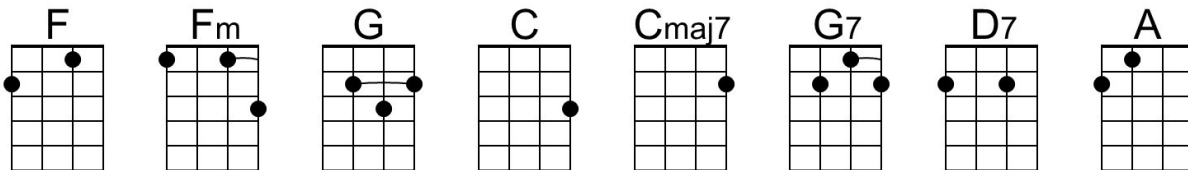

Jingle Bell Rock

(Jim Beal & Jim Boothe, ca. 1957) – [Jingle Bell Rock](#) by Bobby Helms (1957)

Intro (Five Measures) F | Fm | F | G | C

C Cmaj7 C Cmaj7 C Cmaj7 F G7
 Jingle bell, jingle bell, jingle bell rock, Jingle bells swing and jingle bells ring,
 G G7 G G7 D7 G7
 Snowing and blowing up bushels of fun, now the jingle hop has begun.

Bridge

F Fm C C7
 What a bright time, it's the right time to rock the night away,
 D D7 G G7 G G7
 Jingle bell time is a swell time - - - to go riding in a one-horse sleigh.

C Cmaj7 C Cmaj7 C Cmaj7 A
 1. Giddy-up jingle horse, pick up your feet, jingle a-round the clock,
 F Fm F G C G7
 Mix and a-mingle in the jingling beat, _ that's the jingle bell rock.
 (Repeat from Top)

Baritone

Baritone ukulele chord diagrams for the following chords: F, Fm, G, C, Cmaj7, G7, D7, and A.

Jingle Bell Rock

(Jim Beal & Jim Boothe, ca. 1957) – [Jingle Bell Rock](#) by Bobby Helms (1957)

Intro (Five Measures) C | Cm | C | D | G

G **Gmaj7** **G** **Gmaj7** **G** **Gmaj7** **E**
 1. Giddy-up jingle horse, pick up your feet, jingle a-round the clock,
F **Cm** **C** **D** **G** **D7**
 Mix and a-mingle in the jingling beat, _ that's the jingle bell rock.
 (Repeat from Top)