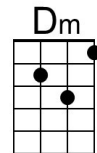

Do You Hear What I Hear?

Noël Regney & Gloria Shayne, 1962

Do You Hear What I Hear? by the Harry Simeone Chorale (1962)

Intro (Chords for last line)

| F | G7 | C | G7 |

C **Bb C**
Said the night wind to the little lamb,

Am C Am C
Do you see what I see? (Echo)

C Bb C
Way up in the sky, little lamb,
Am C Am C

Do you see what I see? (Echo)
Am Em

A star, a star, dancing in the night
F G E7

With a tail as big as a kite
F G7 C | G7 |

With a tail as big as a kite

C Bb C
Said the little lamb to the shepherd boy,

Am C Am C
Do you hear what I hear? (Echo)

C Bb C
Ringing through the sky, shepherd boy,
Am C Am C

Do you hear what I hear? (Echo)
Am Em

A song, a song, high above the trees
F G E7

With a voice as big as the sea
F G7 C | G7 |

With a voice as big as the sea

C Bb C
Said the shepherd boy to the mighty king,

Am C Am C
Do you know what I know? (Echo)

C Bb C
In your palace warm, mighty king,

Am C Am C
Do you know what I know? (Echo)

Am Em
A Child, a Child shivers in the cold

F G E7
Let us bring Him silver and gold

F G7 C | G7 |
Let us bring Him silver and gold.

C Bb C
Said the king to the people everywhere,

Am C Am C
Listen to what I say (Echo)

C Bb C
Pray for peace, people everywhere!

Am C Am C
Listen to what I say (Echo)

Am Em
The Child, the Child, sleeping in the night

F G E7
He will bring us goodness and light

F G7 C | Bb C
He will bring us goodness and light.

Baritone