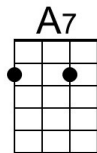

Do You Hear What I Hear?

Noël Regney & Gloria Shayne, 1962

Do You Hear What I Hear? by the Harry Simeone Chorale (1962)

Intro (Chords for last line)

| F | G7 | C | G7 |

C **Bb C**
Said the night wind to the little lamb,

Am C Am C
Do you see what I see? (Echo)

C Bb C
Way up in the sky, little lamb,
Am C Am C

Do you see what I see? (Echo)
Am Em

A star, a star, dancing in the night
F G E7

With a tail as big as a kite
F G7 C | G7 |

With a tail as big as a kite

C Bb C
Said the little lamb to the shepherd boy,

Am C Am C
Do you hear what I hear? (Echo)

C Bb C
Ringing through the sky, shepherd boy,
Am C Am C

Do you hear what I hear? (Echo)
Am Em

A song, a song, high above the trees
F G E7

With a voice as big as the sea
F G7 C | G7 |

With a voice as big as the sea

C Bb C
Said the shepherd boy to the mighty king,

Am C Am C
Do you know what I know? (Echo)

C Bb C
In your palace warm, mighty king,

Am C Am C
Do you know what I know? (Echo)

Am Em
A Child, a Child shivers in the cold

F G E7
Let us bring Him silver and gold

F G7 C | G7 |
Let us bring Him silver and gold.

C Bb C
Said the king to the people everywhere,

Am C Am C
Listen to what I say (Echo)

C Bb C
Pray for peace, people everywhere!

Am C Am C
Listen to what I say (Echo)

Am Em
The Child, the Child, sleeping in the night

F G E7
He will bring us goodness and light

F G7 C | Bb C
He will bring us goodness and light.

Baritone