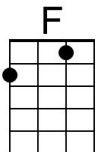

Intro (Chords for last line)

| F | G7 | C | G7 |

C **Bb C**
Said the night wind to the little lamb,

Am C Am C
Do you see what I see? (Echo)

C Bb C
Way up in the sky, little lamb,
Am C Am C

Do you see what I see? (Echo)
Am Em

A star, a star, dancing in the night
F G E7

With a tail as big as a kite
F G7 C | G7 |

With a tail as big as a kite

C Bb C
Said the little lamb to the shepherd boy,

Am C Am C
Do you hear what I hear? (Echo)

C Bb C
Ringing through the sky, shepherd boy,
Am C Am C

Do you hear what I hear? (Echo)
Am Em

A song, a song, high above the trees
F G E7

With a voice as big as the sea
F G7 C | G7 |

With a voice as big as the sea

C Bb C
Said the shepherd boy to the mighty king,

Am C Am C
Do you know what I know? (Echo)

C Bb C
In your palace warm, mighty king,

Am C Am C
Do you know what I know? (Echo)

Am Em
A Child, a Child shivers in the cold

F G E7
Let us bring Him silver and gold

F G7 C | G7 |
Let us bring Him silver and gold.

C Bb C
Said the king to the people everywhere,

Am C Am C
Listen to what I say (Echo)

C Bb C
Pray for peace, people everywhere!

Am C Am C
Listen to what I say (Echo)

Am Em
The Child, the Child, sleeping in the night

F G E7
He will bring us goodness and light

F G7 C | Bb C
He will bring us goodness and light.