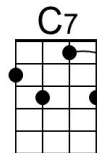

Do You Hear What I Hear?

Noël Regney & Gloria Shayne, 1962

Do You Hear What I Hear? by the Harry Simeone Chorale (1962)

Intro (Chords for last line)

| F | G7 | C | G7 |

C **Bb C**
Said the night wind to the little lamb,

Am C Am C
Do you see what I see? (Echo)

C Bb C
Way up in the sky, little lamb,
Am C Am C

Do you see what I see? (Echo)
Am Em

A star, a star, dancing in the night
F G E7

With a tail as big as a kite
F G7 C | G7 |

With a tail as big as a kite

C Bb C
Said the little lamb to the shepherd boy,

Am C Am C
Do you hear what I hear? (Echo)

C Bb C
Ringing through the sky, shepherd boy,
Am C Am C

Do you hear what I hear? (Echo)
Am Em

A song, a song, high above the trees
F G E7

With a voice as big as the sea
F G7 C | G7 |

With a voice as big as the sea

C Bb C
Said the shepherd boy to the mighty king,

Am C Am C
Do you know what I know? (Echo)

C Bb C
In your palace warm, mighty king,

Am C Am C
Do you know what I know? (Echo)

Am Em
A Child, a Child shivers in the cold

F G E7
Let us bring Him silver and gold

F G7 C | G7 |
Let us bring Him silver and gold.

C Bb C
Said the king to the people everywhere,

Am C Am C
Listen to what I say (Echo)

C Bb C
Pray for peace, people everywhere!

Am C Am C
Listen to what I say (Echo)

Am Em
The Child, the Child, sleeping in the night

F G E7
He will bring us goodness and light

F G7 C | Bb C
He will bring us goodness and light.

Baritone