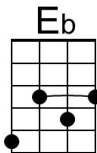

Do You Hear What I Hear?

Noël Regney & Gloria Shayne, 1962

Do You Hear What I Hear? by the Harry Simeone Chorale (1962)

Intro (Chords for last line)

| F | G7 | C | G7 |

C **Bb C**
Said the night wind to the little lamb,

Am C Am C
Do you see what I see? (Echo)

C Bb C
Way up in the sky, little lamb,
Am C Am C

Do you see what I see? (Echo)
Am Em

A star, a star, dancing in the night
F G E7

With a tail as big as a kite
F G7 C | G7 |

With a tail as big as a kite

C Bb C
Said the little lamb to the shepherd boy,

Am C Am C
Do you hear what I hear? (Echo)

C Bb C
Ringing through the sky, shepherd boy,
Am C Am C

Do you hear what I hear? (Echo)
Am Em

A song, a song, high above the trees
F G E7

With a voice as big as the sea
F G7 C | G7 |

With a voice as big as the sea

C Bb C
Said the shepherd boy to the mighty king,

Am C Am C
Do you know what I know? (Echo)

C Bb C
In your palace warm, mighty king,

Am C Am C
Do you know what I know? (Echo)

Am Em
A Child, a Child shivers in the cold

F G E7
Let us bring Him silver and gold

F G7 C | G7 |
Let us bring Him silver and gold.

C Bb C
Said the king to the people everywhere,

Am C Am C
Listen to what I say (Echo)

C Bb C
Pray for peace, people everywhere!

Am C Am C
Listen to what I say (Echo)

Am Em
The Child, the Child, sleeping in the night

F G E7
He will bring us goodness and light

F G7 C | Bb C
He will bring us goodness and light.

Baritone