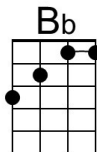

Intro (Chords for last line)

| F | G7 | C | G7 |

C **Bb C**
Said the night wind to the little lamb,

Am C Am C
Do you see what I see? (Echo)

C Bb C
Way up in the sky, little lamb,
Am C Am C

Do you see what I see? (Echo)
Am Em

A star, a star, dancing in the night
F G E7

With a tail as big as a kite
F G7 C | G7 |

With a tail as big as a kite

C Bb C
Said the little lamb to the shepherd boy,

Am C Am C
Do you hear what I hear? (Echo)

C Bb C
Ringing through the sky, shepherd boy,
Am C Am C

Do you hear what I hear? (Echo)
Am Em

A song, a song, high above the trees
F G E7

With a voice as big as the sea
F G7 C | G7 |

With a voice as big as the sea

C Bb C
Said the shepherd boy to the mighty king,

Am C Am C
Do you know what I know? (Echo)

C Bb C
In your palace warm, mighty king,

Am C Am C
Do you know what I know? (Echo)

Am Em
A Child, a Child shivers in the cold

F G E7
Let us bring Him silver and gold

F G7 C | G7 |
Let us bring Him silver and gold.

C Bb C
Said the king to the people everywhere,

Am C Am C
Listen to what I say (Echo)

C Bb C
Pray for peace, people everywhere!

Am C Am C
Listen to what I say (Echo)

Am Em
The Child, the Child, sleeping in the night

F G E7
He will bring us goodness and light

F G7 C | Bb C
He will bring us goodness and light.