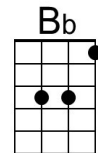

Do You Hear What I Hear?

Noël Regney & Gloria Shayne, 1962

Do You Hear What I Hear? by the Harry Simeone Chorale (1962)

Intro (Chords for last line)

| F | G7 | C | G7 |

C **Bb C**
Said the night wind to the little lamb,

Am C Am C
Do you see what I see? (Echo)

C Bb C
Way up in the sky, little lamb,
Am C Am C

Do you see what I see? (Echo)
Am Em

A star, a star, dancing in the night
F G E7

With a tail as big as a kite
F G7 C | G7 |

With a tail as big as a kite

C Bb C
Said the little lamb to the shepherd boy,

Am C Am C
Do you hear what I hear? (Echo)

C Bb C
Ringing through the sky, shepherd boy,
Am C Am C

Do you hear what I hear? (Echo)
Am Em

A song, a song, high above the trees
F G E7

With a voice as big as the sea
F G7 C | G7 |

With a voice as big as the sea

C Bb C
Said the shepherd boy to the mighty king,

Am C Am C
Do you know what I know? (Echo)

C Bb C
In your palace warm, mighty king,

Am C Am C
Do you know what I know? (Echo)

Am Em
A Child, a Child shivers in the cold

F G E7
Let us bring Him silver and gold

F G7 C | G7 |
Let us bring Him silver and gold.

C Bb C
Said the king to the people everywhere,

Am C Am C
Listen to what I say (Echo)

C Bb C
Pray for peace, people everywhere!

Am C Am C
Listen to what I say (Echo)

Am Em
The Child, the Child, sleeping in the night

F G E7
He will bring us goodness and light

F G7 C | Bb C
He will bring us goodness and light.

Baritone