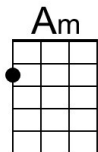

Intro (Chords for last line)

| F | G7 | C | G7 |

C **Bb C**
Said the night wind to the little lamb,

Am C Am C
Do you see what I see? (Echo)

C Bb C
Way up in the sky, little lamb,
Am C Am C

Do you see what I see? (Echo)
Am Em

A star, a star, dancing in the night
F G E7

With a tail as big as a kite
F G7 C | G7 |

With a tail as big as a kite

C Bb C
Said the little lamb to the shepherd boy,

Am C Am C
Do you hear what I hear? (Echo)

C Bb C
Ringing through the sky, shepherd boy,
Am C Am C

Do you hear what I hear? (Echo)
Am Em

A song, a song, high above the trees
F G E7

With a voice as big as the sea
F G7 C | G7 |

With a voice as big as the sea

C Bb C
Said the shepherd boy to the mighty king,

Am C Am C
Do you know what I know? (Echo)

C Bb C
In your palace warm, mighty king,

Am C Am C
Do you know what I know? (Echo)

Am Em
A Child, a Child shivers in the cold

F G E7
Let us bring Him silver and gold

F G7 C | G7 |
Let us bring Him silver and gold.

C Bb C
Said the king to the people everywhere,

Am C Am C
Listen to what I say (Echo)

C Bb C
Pray for peace, people everywhere!

Am C Am C
Listen to what I say (Echo)

Am Em
The Child, the Child, sleeping in the night

F G E7
He will bring us goodness and light

F G7 C | Bb C
He will bring us goodness and light.