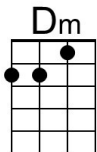

Intro (Chords for last line)

| F | G7 | C | G7 |

C **Bb C**
Said the night wind to the little lamb,

Am C Am C
Do you see what I see? (Echo)

C Bb C
Way up in the sky, little lamb,
Am C Am C

Do you see what I see? (Echo)
Am Em

A star, a star, dancing in the night
F G E7

With a tail as big as a kite
F G7 C | G7 |

With a tail as big as a kite

C Bb C
Said the little lamb to the shepherd boy,

Am C Am C
Do you hear what I hear? (Echo)

C Bb C
Ringing through the sky, shepherd boy,
Am C Am C

Do you hear what I hear? (Echo)
Am Em

A song, a song, high above the trees
F G E7

With a voice as big as the sea
F G7 C | G7 |

With a voice as big as the sea

C Bb C
Said the shepherd boy to the mighty king,

Am C Am C
Do you know what I know? (Echo)

C Bb C
In your palace warm, mighty king,

Am C Am C
Do you know what I know? (Echo)

Am Em
A Child, a Child shivers in the cold

F G E7
Let us bring Him silver and gold

F G7 C | G7 |
Let us bring Him silver and gold.

C Bb C
Said the king to the people everywhere,

Am C Am C
Listen to what I say (Echo)

C Bb C
Pray for peace, people everywhere!

Am C Am C
Listen to what I say (Echo)

Am Em
The Child, the Child, sleeping in the night

F G E7
He will bring us goodness and light

F G7 C | Bb C
He will bring us goodness and light.