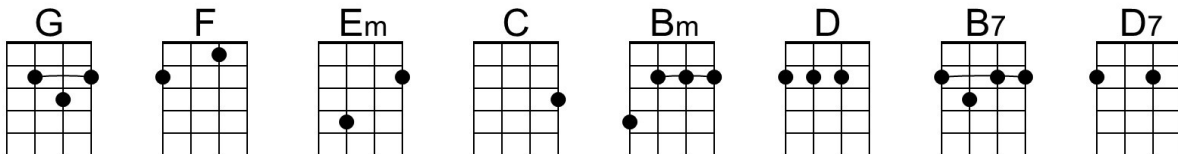

Do You Hear What I Hear?

Noël Regney & Gloria Shayne, 1962

Do You Hear What I Hear? by the Harry Simeone Chorale (1962)

Intro (Chords for last line)

| C | D7 | G | D7 |

G **F G**
Said the night wind to the little lamb,

Em G Em G
Do you see what I see? (Echo)

G F G
Way up in the sky, little lamb,
Em G Em G

Do you see what I see? (Echo)
Em Bm

A star, a star, dancing in the night
C D B7

With a tail as big as a kite
C D7 G | D7 |

With a tail as big as a kite

G F G
Said the little lamb to the shepherd boy,

Em G Em G
Do you hear what I hear? (Echo)

G F G
Ringing through the sky, shepherd boy,
Em G Em G

Do you hear what I hear? (Echo)
Em Bm

A song, a song, high above the trees
C D B7

With a voice as big as the sea
C D7 G | D7 |

With a voice as big as the sea

G F G
Said the shepherd boy to the mighty king,

Em G Em G
Do you know what I know? (Echo)

G F G
In your palace warm, mighty king,

Em G Em G
Do you know what I know? (Echo)

Em Bm
A Child, a Child shivers in the cold

C D B7
Let us bring Him silver and gold

C D7 G | D7 |
Let us bring Him silver and gold.

G F G
Said the king to the people everywhere,

Em G Em G
Listen to what I say (Echo)

G F G
Pray for peace, people everywhere!

Em G Em G
Listen to what I say (Echo)

Em Bm
The Child, the Child, sleeping in the night

C D B7
He will bring us goodness and light

C D7 G | F G
He will bring us goodness and light.