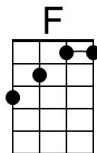

Do You Hear What I Hear?

Noël Regney & Gloria Shayne, 1962

Do You Hear What I Hear? by the Harry Simeone Chorale (1962)

Intro (Chords for last line)

| F | G7 | C | G7 |

C **Bb C**
Said the night wind to the little lamb,

Am C Am C
Do you see what I see? (Echo)

C Bb C
Way up in the sky, little lamb,
Am C Am C

Do you see what I see? (Echo)
Am Em

A star, a star, dancing in the night
F G E7

With a tail as big as a kite
F G7 C | G7 |

With a tail as big as a kite

C Bb C
Said the little lamb to the shepherd boy,

Am C Am C
Do you hear what I hear? (Echo)

C Bb C
Ringing through the sky, shepherd boy,
Am C Am C

Do you hear what I hear? (Echo)
Am Em

A song, a song, high above the trees
F G E7

With a voice as big as the sea
F G7 C | G7 |

With a voice as big as the sea

C Bb C
Said the shepherd boy to the mighty king,

Am C Am C
Do you know what I know? (Echo)

C Bb C
In your palace warm, mighty king,

Am C Am C
Do you know what I know? (Echo)

Am Em
A Child, a Child shivers in the cold

F G E7
Let us bring Him silver and gold

F G7 C | G7 |
Let us bring Him silver and gold.

C Bb C
Said the king to the people everywhere,

Am C Am C
Listen to what I say (Echo)

C Bb C
Pray for peace, people everywhere!

Am C Am C
Listen to what I say (Echo)

Am Em
The Child, the Child, sleeping in the night

F G E7
He will bring us goodness and light

F G7 C | Bb C
He will bring us goodness and light.

Baritone