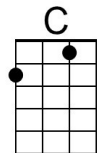

Do You Hear What I Hear?

Noël Regney & Gloria Shayne, 1962

Do You Hear What I Hear? by the Harry Simeone Chorale (1962)

Intro (Chords for last line)

| F | G7 | C | G7 |

C **Bb C**
Said the night wind to the little lamb,

Am C Am C
Do you see what I see? (Echo)

C Bb C
Way up in the sky, little lamb,
Am C Am C

Do you see what I see? (Echo)
Am Em

A star, a star, dancing in the night
F G E7

With a tail as big as a kite
F G7 C | G7 |

With a tail as big as a kite

C Bb C
Said the little lamb to the shepherd boy,

Am C Am C
Do you hear what I hear? (Echo)

C Bb C
Ringing through the sky, shepherd boy,
Am C Am C

Do you hear what I hear? (Echo)
Am Em

A song, a song, high above the trees
F G E7

With a voice as big as the sea
F G7 C | G7 |

With a voice as big as the sea

C Bb C
Said the shepherd boy to the mighty king,

Am C Am C
Do you know what I know? (Echo)

C Bb C
In your palace warm, mighty king,

Am C Am C
Do you know what I know? (Echo)

Am Em
A Child, a Child shivers in the cold

F G E7
Let us bring Him silver and gold

F G7 C | G7 |
Let us bring Him silver and gold.

C Bb C
Said the king to the people everywhere,

Am C Am C
Listen to what I say (Echo)

C Bb C
Pray for peace, people everywhere!

Am C Am C
Listen to what I say (Echo)

Am Em
The Child, the Child, sleeping in the night

F G E7
He will bring us goodness and light

F G7 C | Bb C
He will bring us goodness and light.

Baritone