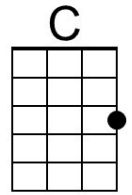

Christmas in Dixie

(Jeff Cook, Teddy Gentry, Mark Herndon & Randy Owen, 1982)

Christmas In Dixie by Alabama (1982)

Intro Chords of Chorus

C **Dm G7**
 By now in New York City,
Cmaj7 C
 There's snow on the ground
Dm G7
 And out in Cali-fornia,
Cmaj7 C
 The sunshine's falling down
C7 F G7
 And maybe in Memphis,
C Am
 Graceland's in lights,
Dm G7
 And in Atlanta, Georgia,
C
 There's peace on earth tonight

C **Dm G7**
 It's windy in Chi-cago
Cmaj7 C
 The kids are out of school
Dm G7
 There's magic in Motown
Cmaj7 C
 The city's on the move
C7 F G7
 In Jackson, Mississippi,
C Am
 To Charlotte, Caroline
Dm G7
 And all across the nation
C
 It's a peaceful Christmas time.

Baritone

C Dm G7 Cmaj7 F Am Am

Christmas in Dixie

(Jeff Cook, Teddy Gentry, Mark Herndon & Randy Owen, 1982)
Christmas In Dixie by Alabama (1982)

Intro Chords of Chorus

G **Am D7**
 By now in New York City,
Gmaj7 G
 There's snow on the ground
Am D7
 And out in Cali-fornia,
Gmaj7 G
 The sunshine's falling down
G7 C D7
 And maybe in Memphis,
G Em
 Graceland's in lights,
Am D7
 And in Atlanta, Georgia,
G
 There's peace on earth tonight

Chorus

G↓ G↓ G↓ C D7
 Christ-mas in Dixie
G Em
 It's snowing in the pines
Am D7
 Merry Christmas from Dixie
G
 To everyone tonight

Chorus

Am
 And from Huntsville, Alabama ...
D7 G
 Merry Christmas tonight.