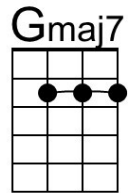

Chorus

Am
And from Huntsville, Alabama ...
D7 G
Merry Christmas tonight.

Baritone

G	Am	D7	Gmaj7	C	Em	Em