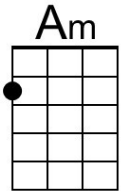

Christmas in Dixie

(Jeff Cook, Teddy Gentry, Mark Herndon & Randy Owen, 1982)
Christmas In Dixie by Alabama (1982)

Intro Chords of Chorus

G **Am D7**
By now in New York City,
Gmaj7 G
There's snow on the ground
Am D7
And out in Cali-fornia,
Gmaj7 G
The sunshine's falling down
G7 C D7
And maybe in Memphis,
G Em
Graceland's in lights,
Am D7
And in Atlanta, Georgia,
G
There's peace on earth tonight

G **Am D7**
It's windy in Chi-cago
Gmaj7 G
The kids are out of school
Am D7
There's magic in Motown
Gmaj7 G
The city's on the move
G7 C D7
In Jackson, Mississippi,
G Em
To Charlotte, Caroline
Am D7
And all across the nation
G
It's a peaceful Christmas time.

Chorus

G↓ G↓ G↓ C D7
Christ-mas in Dixie
G Em
It's snowing in the pines
Am D7
Merry Christmas from Dixie
G
To everyone tonight