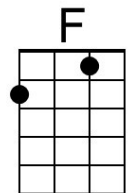

Christmas in Dixie

(Jeff Cook, Teddy Gentry, Mark Herndon & Randy Owen, 1982)

Christmas In Dixie by Alabama (1982)

Intro Chords of Chorus

C **Dm G7**
 By now in New York City,
Cmaj7 C
 There's snow on the ground
Dm G7
 And out in Cali-fornia,
Cmaj7 C
 The sunshine's falling down
C7 F G7
 And maybe in Memphis,
C Am
 Graceland's in lights,
Dm G7
 And in Atlanta, Georgia,
C
 There's peace on earth tonight

C **Dm G7**
 It's windy in Chi-cago
Cmaj7 C
 The kids are out of school
Dm G7
 There's magic in Motown
Cmaj7 C
 The city's on the move
C7 F G7
 In Jackson, Mississippi,
C Am
 To Charlotte, Caroline
Dm G7
 And all across the nation
C
 It's a peaceful Christmas time.

Chorus

C↓ C↓ C↓ F G7
 Christ-mas in Dixie
C Am
 It's snowing in the pines
Dm G7
 Merry Christmas from Dixie
C
 To everyone tonight

Chorus

Dm
 And from Huntsville, Alabama ...
G7 C
 Merry Christmas tonight.

Baritone

C Dm G7 Cmaj7 F Am Am

Christmas in Dixie

(Jeff Cook, Teddy Gentry, Mark Herndon & Randy Owen, 1982)
Christmas In Dixie by Alabama (1982)

Intro Chords of Chorus

G **Am D7**
 By now in New York City,
Gmaj7 G
 There's snow on the ground
Am D7
 And out in Cali-fornia,
Gmaj7 G
 The sunshine's falling down
G7 C D7
 And maybe in Memphis,
G Em
 Graceland's in lights,
Am D7
 And in Atlanta, Georgia,
G
 There's peace on earth tonight