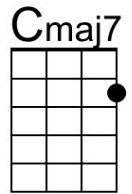

Christmas in Dixie

(Jeff Cook, Teddy Gentry, Mark Herndon & Randy Owen, 1982)

Christmas In Dixie by Alabama (1982)

Intro Chords of Chorus

C **Dm G7**
 By now in New York City,
Cmaj7 C
 There's snow on the ground
Dm G7
 And out in Cali-fornia,
Cmaj7 C
 The sunshine's falling down
C7 F G7
 And maybe in Memphis,
C Am
 Graceland's in lights,
Dm G7
 And in Atlanta, Georgia,
C
 There's peace on earth tonight

C **Dm G7**
 It's windy in Chi-cago
Cmaj7 C
 The kids are out of school
Dm G7
 There's magic in Motown
Cmaj7 C
 The city's on the move
C7 F G7
 In Jackson, Mississippi,
C Am
 To Charlotte, Caroline
Dm G7
 And all across the nation
C
 It's a peaceful Christmas time.

Chorus

C↓ C↓ C↓ F G7
 Christ-mas in Dixie
C Am
 It's snowing in the pines
Dm G7
 Merry Christmas from Dixie
C
 To everyone tonight

Chorus

Dm
 And from Huntsville, Alabama ...
G7 C
 Merry Christmas tonight.

Baritone

C Dm G7 Cmaj7 F Am Am

Christmas in Dixie

(Jeff Cook, Teddy Gentry, Mark Herndon & Randy Owen, 1982)
Christmas In Dixie by Alabama (1982)

Intro Chords of Chorus

G **Am D7**
 By now in New York City,
Gmaj7 G
 There's snow on the ground
Am D7
 And out in Cali-fornia,
Gmaj7 G
 The sunshine's falling down
G7 C D7
 And maybe in Memphis,
G Em
 Graceland's in lights,
Am D7
 And in Atlanta, Georgia,
G
 There's peace on earth tonight