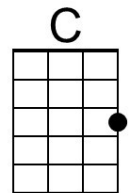

Chorus

Am
And from Huntsville, Alabama ...
D7 G
Merry Christmas tonight.

Baritone

G	Am	D7	Gmaj7	C	Em	Em