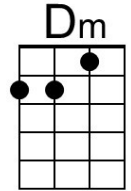

Christmas in Dixie

(Jeff Cook, Teddy Gentry, Mark Herndon & Randy Owen, 1982)

Christmas In Dixie by Alabama (1982)

Intro Chords of Chorus

C **Dm G7**
 By now in New York City,
Cmaj7 C
 There's snow on the ground
Dm G7
 And out in Cali-fornia,
Cmaj7 C
 The sunshine's falling down
C7 F G7
 And maybe in Memphis,
C Am
 Graceland's in lights,
Dm G7
 And in Atlanta, Georgia,
C
 There's peace on earth tonight

C **Dm G7**
 It's windy in Chi-cago
Cmaj7 C
 The kids are out of school
Dm G7
 There's magic in Motown
Cmaj7 C
 The city's on the move
C7 F G7
 In Jackson, Mississippi,
C Am
 To Charlotte, Caroline
Dm G7
 And all across the nation
C
 It's a peaceful Christmas time.

Baritone

C Dm G7 Cmaj7 F Am Am

Christmas in Dixie

(Jeff Cook, Teddy Gentry, Mark Herndon & Randy Owen, 1982)
Christmas In Dixie by Alabama (1982)

Intro Chords of Chorus

G **Am D7**
 By now in New York City,
Gmaj7 G
 There's snow on the ground
Am D7
 And out in Cali-fornia,
Gmaj7 G
 The sunshine's falling down
G7 C D7
 And maybe in Memphis,
G Em
 Graceland's in lights,
Am D7
 And in Atlanta, Georgia,
G
 There's peace on earth tonight

Baritone

| | | | | | | |
|----------|-----------|-----------|--------------|----------|-----------|-----------|
| G | Am | D7 | Gmaj7 | C | Em | Em |
| | | | | | | |