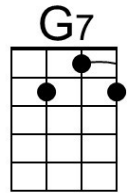

Christmas in Dixie

(Jeff Cook, Teddy Gentry, Mark Herndon & Randy Owen, 1982)

Christmas In Dixie by Alabama (1982)

Intro Chords of Chorus

C **Dm G7**
 By now in New York City,
Cmaj7 C
 There's snow on the ground
Dm G7
 And out in Cali-fornia,
Cmaj7 C
 The sunshine's falling down
C7 F G7
 And maybe in Memphis,
C Am
 Graceland's in lights,
Dm G7
 And in Atlanta, Georgia,
C
 There's peace on earth tonight

C **Dm G7**
 It's windy in Chi-cago
Cmaj7 C
 The kids are out of school
Dm G7
 There's magic in Motown
Cmaj7 C
 The city's on the move
C7 F G7
 In Jackson, Mississippi,
C Am
 To Charlotte, Caroline
Dm G7
 And all across the nation
C
 It's a peaceful Christmas time.

Baritone

C Dm G7 Cmaj7 F Am Am

Christmas in Dixie

(Jeff Cook, Teddy Gentry, Mark Herndon & Randy Owen, 1982)
Christmas In Dixie by Alabama (1982)

Intro Chords of Chorus

G **Am D7**
 By now in New York City,
Gmaj7 G
 There's snow on the ground
Am D7
 And out in Cali-fornia,
Gmaj7 G
 The sunshine's falling down
G7 C D7
 And maybe in Memphis,
G Em
 Graceland's in lights,
Am D7
 And in Atlanta, Georgia,
G
 There's peace on earth tonight

Baritone

| | | | | | | |
|----------|-----------|-----------|--------------|----------|-----------|-----------|
| G | Am | D7 | Gmaj7 | C | Em | Em |
| | | | | | | |