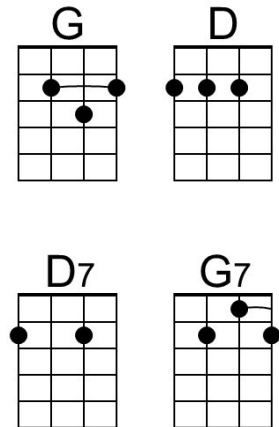

Blue Christmas

(Billy Hayes & Jay Johnson, ca. 1948) – [Blue Christmas](#) by Elvis Presley (1957)

Intro Chords of last 2 lines of verse.

I'll have a blue Christmas without you
 I'll be so blue just thinking about you.
 Decorations of red on a green Christmas tree
 Won't be the same dear, if you're not here with me.

I'll have a blue Christmas that's certain
 And when that blue heartache starts hurtin'.
 You'll be doin' alright with your Christmas of white
 But I'll have a blue, blue, blue, blue Christmas.

You'll be doin' alright with your Christmas of white
 But I'll have a blue, blue, blue, blue Christmas.

Optional Outro C B Bb C

Blue Christmas

(Billy Hayes & Jay Johnson, ca. 1948) – [Blue Christmas](#) by Elvis Presley (1957)

Intro Chords of last 2 lines of verse.

G **D**
 I'll have a blue Christmas without you,
D7 **G** **G7**
 I'll be so blue just thinking about you.
Dm **G** **C**
 Decorations of red on a green Christmas tree
A **D** **D7**
 Won't be the same dear, if you're not here with me.

Instrumental Verse

G **D**
 I'll have a blue Christmas that's certain
D7 **G** **G7**
 And when that blue heartache starts hurtin'.
Dm **G** **C** **A7**
 You'll be doin' alright with your Christmas of white
D **G** **G7**
 But I'll have a blue, blue, blue, blue Christmas.