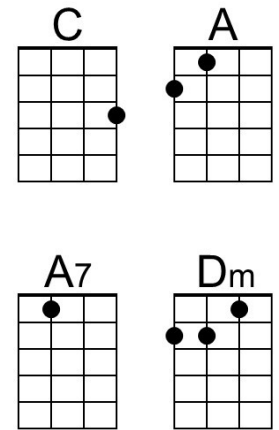

Blue Christmas

(Billy Hayes & Jay Johnson, ca. 1948) – [Blue Christmas](#) by Elvis Presley (1957)

Intro Chords of last 2 lines of verse.

I'll have a blue Christmas without you
 I'll be so blue just thinking about you.
 Decorations of red on a green Christmas tree
 Won't be the same dear, if you're not here with me.

Optional Outro C B Bb C

Blue Christmas

(Billy Hayes & Jay Johnson, ca. 1948) – [Blue Christmas](#) by Elvis Presley (1957)

Intro Chords of last 2 lines of verse.

G **D**
 I'll have a blue Christmas without you,
D7 **G** **G7**
 I'll be so blue just thinking about you.
Dm **G** **C**
 Decorations of red on a green Christmas tree
A **D** **D7**
 Won't be the same dear, if you're not here with me.

Instrumental Verse

G **D**
 I'll have a blue Christmas that's certain
D7 **G** **G7**
 And when that blue heartache starts hurtin'.
Dm **G** **C** **A7**
 You'll be doin' alright with your Christmas of white
D **G** **G7**
 But I'll have a blue, blue, blue, blue Christmas.