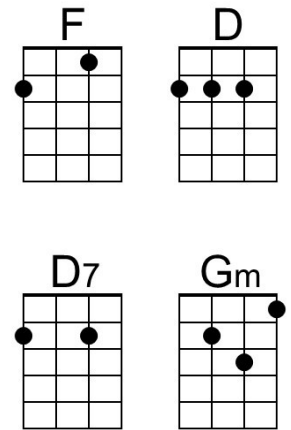

Blue Christmas

(Billy Hayes & Jay Johnson, ca. 1948) – [Blue Christmas](#) by Elvis Presley (1957)

Intro Chords of last 2 lines of verse.

I'll have a blue Christmas without you
 I'll be so blue just thinking about you.
 Decorations of red on a green Christmas tree
 Won't be the same dear, if you're not here with me.

And when those blue snowflakes start fallin'
 That's when those blue memories start callin'.
 You'll be doin' alright with your Christmas of white
 But I'll have a blue, blue, blue, blue Christmas.

Instrumental Verse

Optional Outro C B Bb C

Blue Christmas

(Billy Hayes & Jay Johnson, ca. 1948) – [Blue Christmas](#) by Elvis Presley (1957)

Intro Chords of last 2 lines of verse.

G **D**
 I'll have a blue Christmas without you,
D7 **G** **G7**
 I'll be so blue just thinking about you.
Dm **G** **C**
 Decorations of red on a green Christmas tree
A **D** **D7**
 Won't be the same dear, if you're not here with me.

Instrumental Verse

G **D**
 I'll have a blue Christmas that's certain
D7 **G** **G7**
 And when that blue heartache starts hurtin'.
Dm **G** **C** **A7**
 You'll be doin' alright with your Christmas of white
D **G** **G7**
 But I'll have a blue, blue, blue, blue Christmas.