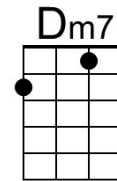

Instrumental Verse

I'll have a blue Christmas that's certain
And when that blue heartache starts hurtin'.
You'll be doin' alright with your Christmas of white
But I'll have a blue, blue, blue, blue Christmas.