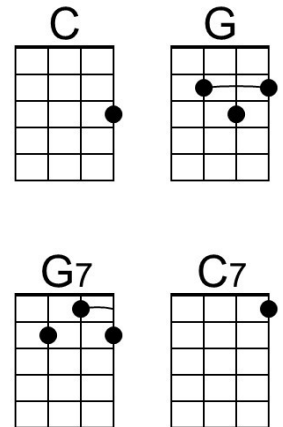

Blue Christmas

(Billy Hayes & Jay Johnson, ca. 1948) – [Blue Christmas](#) by Elvis Presley (1957)

Intro Chords of last 2 lines of verse.

I'll have a blue Christmas without you
 I'll be so blue just thinking about you.
 Decorations of red on a green Christmas tree
 Won't be the same dear, if you're not here with me.

And when those blue snowflakes start fallin'
 That's when those blue memories start callin'.
 You'll be doin' alright with your Christmas of white
 But I'll have a blue, blue, blue, blue Christmas.

Instrumental Verse

Optional Outro C B Bb C

Blue Christmas

(Billy Hayes & Jay Johnson, ca. 1948) – [Blue Christmas](#) by Elvis Presley (1957)

Intro Chords of last 2 lines of verse.

G **D**
 I'll have a blue Christmas without you,
D7 **G** **G7**
 I'll be so blue just thinking about you.
Dm **G** **C**
 Decorations of red on a green Christmas tree
A **D** **D7**
 Won't be the same dear, if you're not here with me.

Instrumental Verse

G **D**
 I'll have a blue Christmas that's certain
D7 **G** **G7**
 And when that blue heartache starts hurtin'.
Dm **G** **C** **A7**
 You'll be doin' alright with your Christmas of white
D **G** **G7**
 But I'll have a blue, blue, blue, blue Christmas.