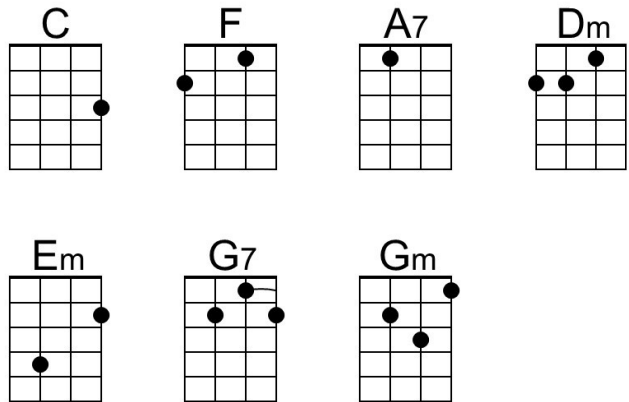

C
and guardian angels

F Gm A7
Who protect me as I roam

F G C Am
'Tis the season to remember

C F G7
All the faces - and the places that were home
(Pause)

C F
Guess my life's moved at near light speed

C Gm A7
Since I started this wild and crazy run

Baritone

Diagram 1: C (open strings, 3rd fret 5th string)

Diagram 2: F (1st fret 2nd string, 3rd fret 4th string, 4th fret 5th string)

Diagram 3: A7 (2nd fret 2nd string, 2nd fret 4th string, 2nd fret 5th string)

Diagram 4: Dm (2nd fret 1st string, 3rd fret 2nd string, 3rd fret 3rd string)

Diagram 5: Em (2nd fret 1st string, 2nd fret 2nd string, 2nd fret 4th string)

Diagram 6: G7 (3rd fret 2nd string, 3rd fret 3rd string, 3rd fret 4th string, 3rd fret 5th string)

G C
Merry Christmas, Alabama
G E7
Merry Christmas, Tennessee
Am G Bm C
Merry Christmas, Louisiana - a - na
Am D7
To St. Barth's and the Florida Keys

G C
Merry Christmas, Mississippi
G Dm E7
Where I started this wild and crazy run
Am G Bm C
Such a long way from that first birth - day
Am G
Merry Christmas, Everyone