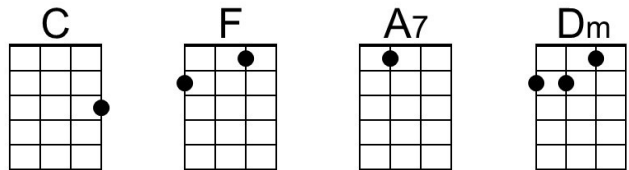

Merry Christmas, Alabama

(Jimmy Buffett, ca. 1996) – [Merry Christmas, Alabama](#) by Jimmy Buffett (1996)

Intro (8 Measures) G | C | G | C | (2x)

G C
Merry Christmas, Alabama
G E7
Merry Christmas, Tennessee
Am G Bm C
Merry Christmas, Louisiana - a - na
Am D7
To St. Barth's and the Florida Keys

G C
Merry Christmas, Mississippi
G Dm E7
Where I started this wild and crazy run
Am G Bm C
Such a long way from that first birth - day
Am G
Merry Christmas, Everyone

D C G
And Merry Christmas, Colorado
C Dm E7
Though far from you all I have roamed
C D G Em
'Tis the season to remember
G C D7
All the faces - and the places that were home
(Pause)

G C
'Tis the season to remember
G Dm E7
And to count up all the ports of call I've known
Am G Bm C
And to thank his mercies tender
Am G
For I'm never - far from home

Instrumental Second Verse

D C
Merry Christmas to my saints
G
and guardian angels
C Dm E7
Who protect me as I roam
C D G Em
'Tis the season to remember
G C D7
All the faces - and the places that were home
(Pause)
G C
Guess my life's moved at near light speed
G Dm E7
Since I started this wild and crazy run
Am G Bm C
Such a long way from that first birth - day
Am E7
Merry Christmas, Everyone
C D G Bm C
'Tis the season to remember
Am G
That we're never far from home
Am D7 **Tacet** G
Merry Christmas, Everyone

Baritone

Diagram showing fingerings for chords G, C, E7, Am, Bm, D7, and Dm on a baritone guitar fretboard.