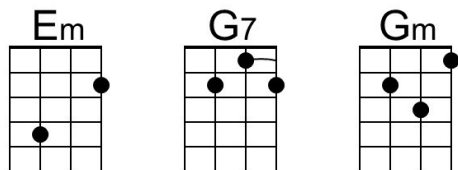

Merry Christmas, Alabama

(Jimmy Buffett, ca. 1996) – [Merry Christmas, Alabama](#) by Jimmy Buffett (1996)

Intro (8 Measures) G | C | G | C | (2x)

G C
Merry Christmas, Alabama
G E7
Merry Christmas, Tennessee
Am G Bm C
Merry Christmas, Louisiana - a - na
Am D7
To St. Barth's and the Florida Keys

G C
Merry Christmas, Mississippi
G Dm E7
Where I started this wild and crazy run
Am G Bm C
Such a long way from that first birth - day
Am G
Merry Christmas, Everyone

D C G
And Merry Christmas, Colorado
C Dm E7
Though far from you all I have roamed
C D G Em
'Tis the season to remember
G C D7
All the faces - and the places that were home
(Pause)

G C
'Tis the season to remember
G Dm E7
And to count up all the ports of call I've known
Am G Bm C
And to thank his mercies tender
Am G
For I'm never - far from home

Instrumental Second Verse

D C
Merry Christmas to my saints
G
and guardian angels
C Dm E7
Who protect me as I roam
C D G Em
'Tis the season to remember
G C D7
All the faces - and the places that were home
(Pause)
G C
Guess my life's moved at near light speed
G Dm E7
Since I started this wild and crazy run
Am G Bm C
Such a long way from that first birth - day
Am E7
Merry Christmas, Everyone
C D G Bm C
'Tis the season to remember
Am G
That we're never far from home
Am D7 **Tacet** G
Merry Christmas, Everyone

Baritone

Diagram showing fingerings for chords G, C, E7, Am, Bm, D7, and Dm on a baritone guitar fretboard.