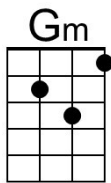

(First two lines of verse melody)

Gm C Gm A7
Everybody's singing, all the bells are ringing out
F Dm F Dm Gm C
And it's Christmas all o - ver again yea again

Gm C Gm C
And right down our block, little kids start to rock.
Bb
And Christmas is a rocking time,
Bb
Put your body next to mine,
G C
Underneath the mistletoe we go, we go

F Dm Gm C
Merry Christmas time come and find you
F Dm Gm C
Happy and there by your fire,
Gm C
I hope you have a good one, I hope
Gm A7
Momma gets her shoppin' done

F Dm F Dm Gm C
And it's Christmas all o - ver again
F Dm F Dm Gm C
Baby it's Christmas all o - ver again yea again
F Dm F Dm Gm
And it's Christmas all o - ver again
C F
yea again.