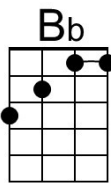

(First two lines of verse melody)

Gm C Gm A7
Everybody's singing, all the bells are ringing out
F Dm F Dm Gm C
And it's Christmas all o - ver again yea again

Gm C Gm C
And right down our block, little kids start to rock.
Bb
And Christmas is a rocking time,
Bb
Put your body next to mine,
G C
Underneath the mistletoe we go, we go

F Dm Gm C
Merry Christmas time come and find you
F Dm Gm C
Happy and there by your fire,
Gm C
I hope you have a good one, I hope
Gm A7
Momma gets her shoppin' done

F Dm F Dm Gm C
And it's Christmas all o - ver again
F Dm F Dm Gm C
Baby it's Christmas all o - ver again yea again
F Dm F Dm Gm
And it's Christmas all o - ver again
C F
yea again.