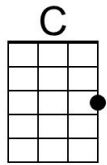

# Christmas in Japan

(Paul Anka, 1958) – [Christmas In Japan](#) by Paul Anka

**Intro (4 Measures) C**

**C** **Am** **Dm** **G**  
Snowflakes falling down on every little town

**C** **Em** **C**  
A blanket of stars above

**Am** **Dm** **G**  
The moon up above sets the mood for love

**C** **Am** **Dm** **G** **C** **Bb7** **Dm** **G7**  
It's Christmas, its Christmas, Christmas in Japan

**C** **Am** **Dm** **G**  
People often go to good old Tokyo