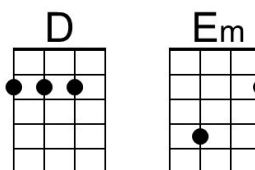

## Intro C - F - Dm - G7

C Am Dm G7 C Am Dm G7

Have yourself a merry little Christmas, Let your heart be light,

C Am Dm G7 E7 A7 D G7

Next year all our troubles will be out of sight.

C Am Dm G7 C Am Dm G7

Have yourself a merry little Christmas, Make the Yuletide gay,

C Am Dm G7 C Am Dm G7

Someday soon we all will be together, if the Fates allow,

C Am Dm G Am C7

Until then we'll have to muddle through somehow,

F Dm G7 C F Dm C

So have yourself a merry little Christmas now.

F Dm G7 C F Dm C

And have yourself a merry little Christ-mas now.

Baritone

Chord diagrams for Baritone: C, F, Dm, G7, Am, E7, D, Em, C7, A7, G.

C Am D7 G C Am G

And have yourself a merry little Christ-mas now.

**Baritone**

A collection of baritone guitar chord diagrams for the following chords: G, C, Am, D7, Em, B7, A, Bm, G7, E7, and D. Each diagram shows the fretting on a six-string baritone guitar.