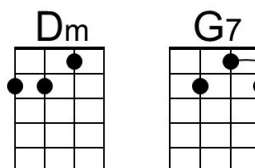

Have Yourself a Merry Little Christmas

(Hugh Martin and Ralph Blane, 1943)

Have Yourself a Merry Little Christmas by Judy Garland from 'Meet Me in St. Louis' (1944)

Intro C - F - Dm - G7

C Am Dm G7 C Am Dm G7

Have yourself a merry little Christmas, Let your heart be light,

C Am Dm G7 E7 A7 D G7

Next year all our troubles will be out of sight.

C Am Dm G7 C Am Dm G7

Have yourself a merry little Christmas, Make the Yuletide gay,

C Am Dm E7 C7

Next year all our troubles will be miles away.

F Em Dm G7 C

Once again as in olden days happy golden days of yore,

Am Em

Faithful friends who are dear to us

G D Dm G7

Will be near to us once more.