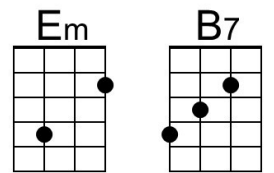

G Em Am D7 G Em Am D7

Someday soon we all will be together, if the Fates allow,

G Em Am D Em G7

Until then we'll have to muddle through somehow,

C Am D7 G C Am G

So have yourself a merry little Christmas now.

C Am D7 G C Am G

And have yourself a merry little Christ-mas now.