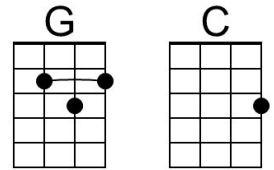

Have Yourself a Merry Little Christmas

(Hugh Martin and Ralph Blane, 1943)

Have Yourself a Merry Little Christmas by Judy Garland from 'Meet Me in St. Louis' (1944)

Intro G - C - Am - D7

G Em Am D7 G Em Am D7

Have yourself a merry little Christmas, let your heart be light,

G Em Am D7 B7 E7 A D7

Next year all our troubles will be out of sight.

G Em Am D7 G Em Am D7

Have yourself a merry little Christmas, make the Yuletide gay,

G Em Am B7 G7

Next year all our troubles will be miles away.

C Bm Am D7 G

Once again as in olden days happy golden days of yore,

Em Bm

Faithful friends who are dear to us

D A Am D7

Will be near to us once more.