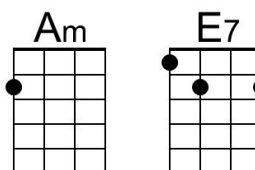

## Intro C - F - Dm - G7

C Am Dm G7 C Am Dm G7

Have yourself a merry little Christmas, Let your heart be light,

C Am Dm G7 E7 A7 D G7

Next year all our troubles will be out of sight.

C Am Dm G7 C Am Dm G7

Have yourself a merry little Christmas, Make the Yuletide gay,

C Am Dm G7 C Am Dm G7

Someday soon we all will be together, if the Fates allow,

C Am Dm G Am C7

Until then we'll have to muddle through somehow,

F Dm G7 C F Dm C

So have yourself a merry little Christmas now.

F Dm G7 C F Dm C

And have yourself a merry little Christ-mas now.

Baritone

Chord diagrams for Baritone: C, F, Dm, G7, Am, E7, D, Em, C7, A7, G.

C Am D7 G C Am G

And have yourself a merry little Christ-mas now.

**Baritone**

A collection of baritone guitar chord diagrams for the following chords: G, C, Am, D7, Em, B7, A, Bm, G7, E7, and D. Each diagram shows the fretting on a six-string baritone guitar.