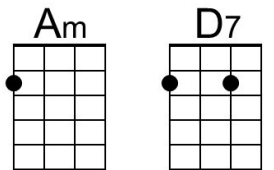

Have Yourself a Merry Little Christmas

(Hugh Martin and Ralph Blane, 1943)

Have Yourself a Merry Little Christmas by Judy Garland from 'Meet Me in St. Louis' (1944)

Intro G - C - Am - D7

G Em Am D7 G Em Am D7

Have yourself a merry little Christmas, let your heart be light,

G Em Am D7 B7 E7 A D7

Next year all our troubles will be out of sight.

G Em Am D7 G Em Am D7

Have yourself a merry little Christmas, make the Yuletide gay,

G Em Am B7 G7

Next year all our troubles will be miles away.

C Bm Am D7 G

Once again as in olden days happy golden days of yore,

Em Bm

Faithful friends who are dear to us

D A Am D7

Will be near to us once more.