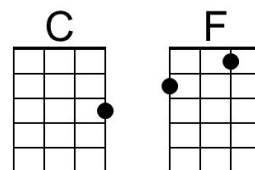

Have Yourself a Merry Little Christmas

(Hugh Martin and Ralph Blane, 1943)

Have Yourself a Merry Little Christmas by Judy Garland from 'Meet Me in St. Louis' (1944)

Intro C - F - Dm - G7

C Am Dm G7 C Am Dm G7

Have yourself a merry little Christmas, Let your heart be light,

C Am Dm G7 E7 A7 D G7

Next year all our troubles will be out of sight.

C Am Dm G7 C Am Dm G7

Have yourself a merry little Christmas, Make the Yuletide gay,

C Am Dm E7 C7

Next year all our troubles will be miles away.

F Em Dm G7 C

Once again as in olden days happy golden days of yore,

Am Em

Faithful friends who are dear to us

G D Dm G7

Will be near to us once more.