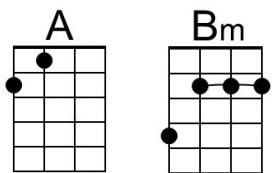

F Dm G7 C F Dm C

And have yourself a merry little Christ-mas now.

Baritone

Chord diagrams for Baritone: C, F, Dm, G7, Am, E7, D, Em, C7, A7, G.

Have yourself a merry little Christmas, let your heart be light,

G Em Am D7 B7 E7 A D7

Next year all our troubles will be out of sight.

G Em Am D7 G Em Am D7

Have yourself a merry little Christmas, make the Yuletide gay,

G Em Am D7 G Em Am D7

Someday soon we all will be together, if the Fates allow,

G Em Am D Em G7

Until then we'll have to muddle through somehow,

C Am D7 G C Am G

So have yourself a merry little Christmas now.

C Am D7 G C Am G

And have yourself a merry little Christ-mas now.

**Baritone**

A collection of baritone guitar chord diagrams for the following chords: G, C, Am, D7, Em, B7, A, Bm, G7, E7, and D. Each diagram shows the fretting on a six-string baritone guitar.