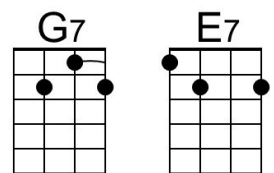

## Intro C - F - Dm - G7

C Am Dm G7 C Am Dm G7

Have yourself a merry little Christmas, Let your heart be light,

C Am Dm G7 E7 A7 D G7

Next year all our troubles will be out of sight.

C Am Dm G7 C Am Dm G7

Have yourself a merry little Christmas, Make the Yuletide gay,

F Dm G7 C F Dm C

And have yourself a merry little Christ-mas now.

Baritone

Chord diagrams for Baritone: C, F, Dm, G7, Am, E7, D, Em, C7, A7, G.

G Em Am D7 G Em Am D7

Someday soon we all will be together, if the Fates allow,

G Em Am D Em G7

Until then we'll have to muddle through somehow,

C Am D7 G C Am G

So have yourself a merry little Christmas now.

C Am D7 G C Am G

And have yourself a merry little Christ-mas now.

**Baritone**

A collection of baritone guitar chord diagrams for the following chords: G, C, Am, D7, Em, B7, A, Bm, G7, E7, and D. Each diagram shows the fretting on a six-string baritone guitar.