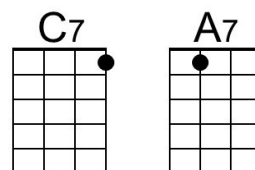

## Intro C - F - Dm - G7

C Am Dm G7 C Am Dm G7

Have yourself a merry little Christmas, Let your heart be light,

C Am Dm G7 E7 A7 D G7

Next year all our troubles will be out of sight.

C Am Dm G7 C Am Dm G7

Have yourself a merry little Christmas, Make the Yuletide gay,

C Am Dm G7 C Am Dm G7

Someday soon we all will be together, if the Fates allow,

C Am Dm G Am C7

Until then we'll have to muddle through somehow,

F Dm G7 C F Dm C

So have yourself a merry little Christmas now.

F Dm G7 C F Dm C

And have yourself a merry little Christ-mas now.

Baritone

Chord diagrams for Baritone: C, F, Dm, G7, Am, E7, D, Em, C7, A7, G.

C Am D7 G C Am G

And have yourself a merry little Christ-mas now.

**Baritone**

A collection of baritone guitar chord diagrams for the following chords: G, C, Am, D7, Em, B7, A, Bm, G7, E7, and D. Each diagram shows the fretting on a six-string baritone guitar.