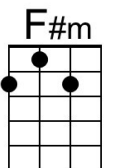

(Repeat entire song, extend last line to end with 1 added measure of C)

Baritone