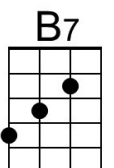

(Repeat entire song, extend last line to end with 1 added measure of C)

Baritone