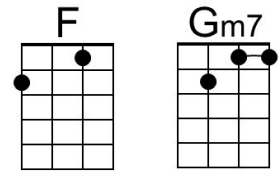

And our hopes as high, as a kite.

Em7 A7 Fm C Dm7 G7 C  
 How can our love go wrong if we start the New Year right?

**Repeat Last Verse.**

**Baritone**

A collection of baritone guitar chord diagrams for various chords: C, Dm7, G7, Dm, F, C#dim7, E7, Am, Em7, A7, and Fm.

# Let's Start The New Year Right

(Irving Berlin, 1942) – [Let's Start The New Year Right](#) by Bing Crosby (Bb @ 108)

**Intro** F | Gm7 | F | C7 |

F Gm F Gm7 - C7

One minute to midnight, one minute to go,

F Bb Gm7 C7 F

One minute to say good-bye, before we say hel-lo.

Gm7 C7 F  
Let's start the New Year right, twelve o'clock to-night,

C7 F#dim7

When they dim the light, let's be-gin:

C7 A7 Dm

Kissing the old year out, kissing the new year in.