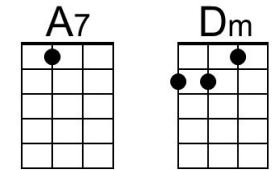

And our hopes as high, as a kite.

Em7 A7 Fm C Dm7 G7 C  
 How can our love go wrong if we start the New Year right?

**Repeat Last Verse.**

**Baritone**

A collection of baritone guitar chord diagrams for various chords: C, Dm7, G7, Dm, F, C#dim7, E7, Am, Em7, A7, and Fm.

# Let's Start The New Year Right

(Irving Berlin, 1942) – [Let's Start The New Year Right](#) by Bing Crosby (Bb @ 108)

**Intro** F | Gm7 | F | C7 |

F Gm F Gm7 - C7

One minute to midnight, one minute to go,

F Bb Gm7 C7 F

One minute to say good-bye, before we say hel-lo.

Gm7 C7 F  
Let's start the New Year right, twelve o'clock to-night,

C7 F#dim7

When they dim the light, let's be-gin:

C7 A7 Dm

Kissing the old year out, kissing the new year in.

Gm7 C7 F  
Let's watch the old year die, with a fond good-bye,

C7 F#dim7

And our hopes as high, as a kite.

Am7 D7 Bbm F Gm7 C7 F

How can our love go wrong if we start the New Year right?

**Repeat Last Verse.**