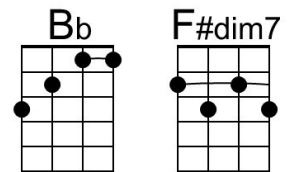

And our hopes as high, as a kite.

Em7 A7 Fm C Dm7 G7 C  
 How can our love go wrong if we start the New Year right?

**Repeat Last Verse.**

**Baritone**

A collection of baritone guitar chord diagrams for various chords: C, Dm7, G7, Dm, F, C#dim7, E7, Am, Em7, A7, and Fm.

# Let's Start The New Year Right

(Irving Berlin, 1942) – [Let's Start The New Year Right](#) by Bing Crosby (Bb @ 108)

**Intro** F | Gm7 | F | C7 |

F Gm F Gm7 - C7

One minute to midnight, one minute to go,

F Bb Gm7 C7 F

One minute to say good-bye, before we say hel-lo.

Gm7 C7 F  
Let's start the New Year right, twelve o'clock to-night,

C7 F#dim7

When they dim the light, let's be-gin:

C7 A7 Dm

Kissing the old year out, kissing the new year in.

Gm7 C7 F  
Let's watch the old year die, with a fond good-bye,

C7 F#dim7

And our hopes as high, as a kite.

Am7 D7 Bbm F Gm7 C7 F

How can our love go wrong if we start the New Year right?

**Repeat Last Verse.**