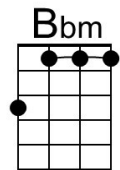

Let's Start The New Year Right

(Irving Berlin, 1942) – [Let's Start The New Year Right](#) by Bing Crosby (Bb @ 108)

Intro F | Gm7 | F | C7 |

F Gm F Gm7 - C7

One minute to midnight, one minute to go,

F Bb Gm7 C7 F

One minute to say good-bye, before we say hel-lo.

Gm7 C7 F
Let's start the New Year right, twelve o'clock to-night,

C7 F#dim7

When they dim the light, let's be-gin:

C7 A7 Dm

Kissing the old year out, kissing the new year in.

Gm7 C7 F
Let's watch the old year die, with a fond good-bye,

C7 F#dim7

And our hopes as high, as a kite.

Am7 D7 Bbm F Gm7 C7 F

How can our love go wrong if we start the New Year right?

Repeat Last Verse.

Baritone