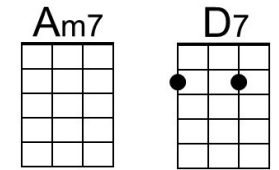

Gm7 C7 F  
Let's watch the old year die, with a fond good-bye,

C7 F#dim7

And our hopes as high, as a kite.

Am7 D7 Bbm F Gm7 C7 F

How can our love go wrong if we start the New Year right?

**Repeat Last Verse.**