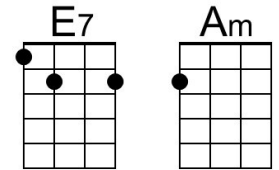

Dm7 G7 C  
 Let's start the New Year right, twelve o'clock to-night,  
 G7 C#dim7

When they dim the light, let's be-gin:

G7 E7 Am  
 Kissing the old year out, kissing the new year in.

Dm7 G7 C  
 Let's watch the old year die, with a fond good-bye,  
 G7 C#dim7

And our hopes as high, as a kite.

Em7 A7 Fm C Dm7 G7 C  
 How can our love go wrong if we start the New Year right?

**Repeat Last Verse.**

**Baritone**

A collection of baritone guitar chord diagrams for various chords: C, Dm7, G7, Dm, F, C#dim7, E7, Am, Em7, A7, and Fm.

Am7 D7 G

Let's watch the old year die, with a fond good-bye,

D7 G#dim7

And our hopes as high, as a kite.

Bm7 E7 Cm G Am7 D7 G

How can our love go wrong if we start the New Year right?

**Repeat Last Verse.**