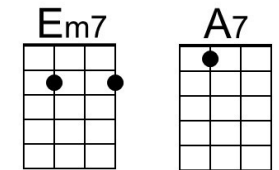

Dm7 G7 C  
 Let's start the New Year right, twelve o'clock to-night,  
 G7 C#dim7

When they dim the light, let's be-gin:

G7 E7 Am  
 Kissing the old year out, kissing the new year in.

Dm7 G7 C  
 Let's watch the old year die, with a fond good-bye,  
 G7 C#dim7

And our hopes as high, as a kite.

Em7 A7 Fm C Dm7 G7 C  
 How can our love go wrong if we start the New Year right?

**Repeat Last Verse.**

**Baritone**

A collection of baritone guitar chord diagrams for various chords: C, Dm7, G7, Dm, F, C#dim7, E7, Am, Em7, A7, and Fm.

Am7 D7 G

Let's watch the old year die, with a fond good-bye,

D7 G#dim7

And our hopes as high, as a kite.

Bm7 E7 Cm G Am7 D7 G

How can our love go wrong if we start the New Year right?

**Repeat Last Verse.**