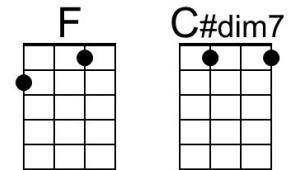

# Let's Start The New Year Right

(Irving Berlin, 1942) – [Let's Start The New Year Right](#) by Bing Crosby (Bb @ 108)

**Intro** C | Dm7 | C | G7 |

C Dm C Dm7 - G7  
 One minute to midnight, one minute to go,  
 C F Dm7 G7 C  
 One minute to say good-bye, before we say hel-lo.

Dm7 G7 C  
 Let's start the New Year right, twelve o'clock to-night,  
 G7 C#dim7

When they dim the light, let's be-gin:

G7 E7 Am  
 Kissing the old year out, kissing the new year in.

Dm7 G7 C  
 Let's watch the old year die, with a fond good-bye,  
 G7 C#dim7

And our hopes as high, as a kite.

Em7 A7 Fm C Dm7 G7 C  
 How can our love go wrong if we start the New Year right?

**Repeat Last Verse.**

**Baritone**

A collection of baritone guitar chord diagrams for various chords: C, Dm7, G7, Dm, F, C#dim7, E7, Am, Em7, A7, and Fm.

Am7 D7 G

Let's watch the old year die, with a fond good-bye,

D7 G#dim7

And our hopes as high, as a kite.

Bm7 E7 Cm G Am7 D7 G

How can our love go wrong if we start the New Year right?

**Repeat Last Verse.**