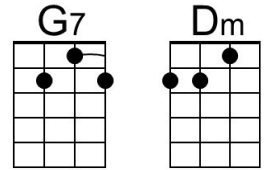

# Let's Start The New Year Right

(Irving Berlin, 1942) – [Let's Start The New Year Right](#) by Bing Crosby (Bb @ 108)

**Intro** C | Dm7 | C | G7 |

C Dm C Dm7 - G7  
 One minute to midnight, one minute to go,  
 C F Dm7 G7 C  
 One minute to say good-bye, before we say hel-lo.

Dm7 G7 C  
 Let's start the New Year right, twelve o'clock to-night,  
 G7 C#dim7

When they dim the light, let's be-gin:

G7 E7 Am  
 Kissing the old year out, kissing the new year in.

Dm7 G7 C  
 Let's watch the old year die, with a fond good-bye,  
 G7 C#dim7

And our hopes as high, as a kite.

Em7 A7 Fm C Dm7 G7 C  
 How can our love go wrong if we start the New Year right?

**Repeat Last Verse.**

**Baritone**

A collection of baritone guitar chord diagrams for various chords: C, Dm7, G7, Dm, F, C#dim7, E7, Am, Em7, A7, and Fm.

Am7 D7 G

Let's watch the old year die, with a fond good-bye,

D7 G#dim7

And our hopes as high, as a kite.

Bm7 E7 Cm G Am7 D7 G

How can our love go wrong if we start the New Year right?

**Repeat Last Verse.**