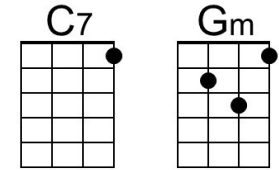

Let's Start The New Year Right

(Irving Berlin, 1942) – [Let's Start The New Year Right](#) by Bing Crosby (Bb @ 108)

Intro F | Gm7 | F | C7 |

F Gm F Gm7 - C7

One minute to midnight, one minute to go,

F Bb Gm7 C7 F

One minute to say good-bye, before we say hel-lo.