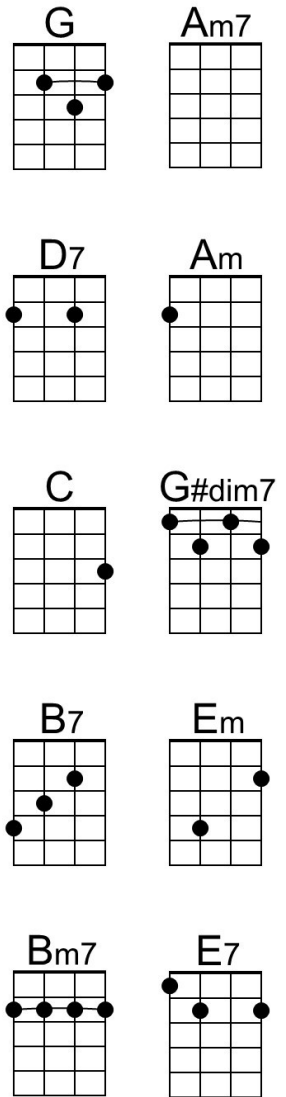

And our hopes as high, as a kite.

Em7 A7 Fm C Dm7 G7 C  
 How can our love go wrong if we start the New Year right?

**Repeat Last Verse.**

**Baritone**

A collection of baritone guitar chord diagrams for various chords: C, Dm7, G7, Dm, F, C#dim7, E7, Am, Em7, A7, and Fm.

# Let's Start The New Year Right

(Irving Berlin, 1942) – [Let's Start The New Year Right](#) by Bing Crosby (Bb @ 108)

**Intro** G | Am7 | G | D7 |

G Am G Am7 - D7

One minute to midnight, one minute to go,

G C Am7 D7 G

One minute to say good-bye, before we say hel-lo.

Am7 D7 G

Let's start the New Year right, twelve o'clock to-night,

D7 G#dim7

When they dim the light, let's be-gin:

D7 B7 Em

Kissing the old year out, kissing the new year in.

Am7 D7 G

Let's watch the old year die, with a fond good-bye,

D7 G#dim7

And our hopes as high, as a kite.

Bm7 E7 Cm G Am7 D7 G

How can our love go wrong if we start the New Year right?

**Repeat Last Verse.**