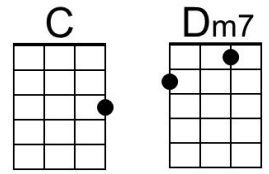

# Let's Start The New Year Right

(Irving Berlin, 1942) – [Let's Start The New Year Right](#) by Bing Crosby (Bb @ 108)

**Intro** C | Dm7 | C | G7 |

C Dm C Dm7 - G7  
 One minute to midnight, one minute to go,  
 C F Dm7 G7 C  
 One minute to say good-bye, before we say hel-lo.

Dm7 G7 C  
 Let's start the New Year right, twelve o'clock to-night,  
 G7 C#dim7

When they dim the light, let's be-gin:

G7 E7 Am  
 Kissing the old year out, kissing the new year in.

Dm7 G7 C  
 Let's watch the old year die, with a fond good-bye,  
 G7 C#dim7

And our hopes as high, as a kite.

Em7 A7 Fm C Dm7 G7 C  
 How can our love go wrong if we start the New Year right?

**Repeat Last Verse.**

**Baritone**

A collection of baritone guitar chord diagrams for various chords: C, Dm7, G7, Dm, F, C#dim7, E7, Am, Em7, A7, and Fm.

Am7 D7 G

Let's watch the old year die, with a fond good-bye,

D7 G#dim7

And our hopes as high, as a kite.

Bm7 E7 Cm G Am7 D7 G

How can our love go wrong if we start the New Year right?

**Repeat Last Verse.**