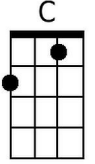

Christmas Times A-Comin'
(Benjamin "Tex" Logan, 1951) – (Charles de Lint version)
Christmas Time's a-Comin' by Patty Loveless

Intro: Strum in on C

C G7
Christmas time's a-comin', Christmas time's a-comin'
C G7 C
Christmas time's a-comin' and I know I'm goin' home
C G7
Holly's in the window home where the wind blows
C G7 C
Can't walk for runnin', Christmas time's a-comin'

Chorus

C F
Can't you hear them bells ringin', ringin' joy to all, hear them singin'
C G7 C
When it's snowin', I'll be goin' back to my country home.
C G7
Christmas time's a-comin', Christmas time's a-comin',
C G7 C
Christmas time's a-comin', and I know I'm goin' home.

Instrumental:

G **D7**
 Christmas time's a-comin', Christmas time's a-comin',
G **D7** **G**
 Christmas time's a-comin', and I know I'm goin' home.

G **D7**
 White candle's burnin' my old heart's a-yearnin'
G **D7** **G**
 For the folks at home when Christmas time's a-comin'. **Chorus & Instrumental**

G **D7**
 Snow flake's a-fallin', my old home's a-callin',
G **D7** **G**
 Tall pine's a-hummin', Christmas time's a-comin'. **Chorus**

G **C**
 Can't you hear them bells ringin', ringin' joy to all, hear them singin',
G **D7** **G**
 When it's snowin', I'll be goin' back to my country home.
G **D7**
 Christmas time's a-comin', Christmas time's a-comin',
C **G7** **C**↓
 Christmas time's a-comin', and I know I'm goin' home.