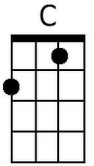

Christmas Times A-Comin'
 (Benjamin "Tex" Logan, 1951) – (Charles de Lint version)
Christmas Time's a-Comin' by Patty Loveless

Intro: Strum in on C

C **G7**
 Christmas time's a-comin', Christmas time's a-comin'
C **G7** **C**
 Christmas time's a-comin' and I know I'm goin' home
C **G7**
 Holly's in the window home where the wind blows
C **G7** **C**
 Can't walk for runnin', Christmas time's a-comin'

Chorus

C **F**
 Can't you hear them bells ringin', ringin' joy to all, hear them singin'
C **G7** **C**
 When it's snowin', I'll be goin' back to my country home.
C **G7**
 Christmas time's a-comin', Christmas time's a-comin',
C **G7** **C**
 Christmas time's a-comin', and I know I'm goin' home.

Instrumental:

G **D7**
 Christmas time's a-comin', Christmas time's a-comin',
G **D7** **G**
 Christmas time's a-comin', and I know I'm goin' home.

G **D7**
 White candle's burnin' my old heart's a-yearnin'
G **D7** **G**
 For the folks at home when Christmas time's a-comin'. **Chorus & Instrumental**

G **D7**
 Snow flake's a-fallin', my old home's a-callin',
G **D7** **G**
 Tall pine's a-hummin', Christmas time's a-comin'. **Chorus**

G **C**
 Can't you hear them bells ringin', ringin' joy to all, hear them singin',
G **D7** **G**
 When it's snowin', I'll be goin' back to my country home.
G **D7**
 Christmas time's a-comin', Christmas time's a-comin',
C **G7** **C**↓
 Christmas time's a-comin', and I know I'm goin' home.